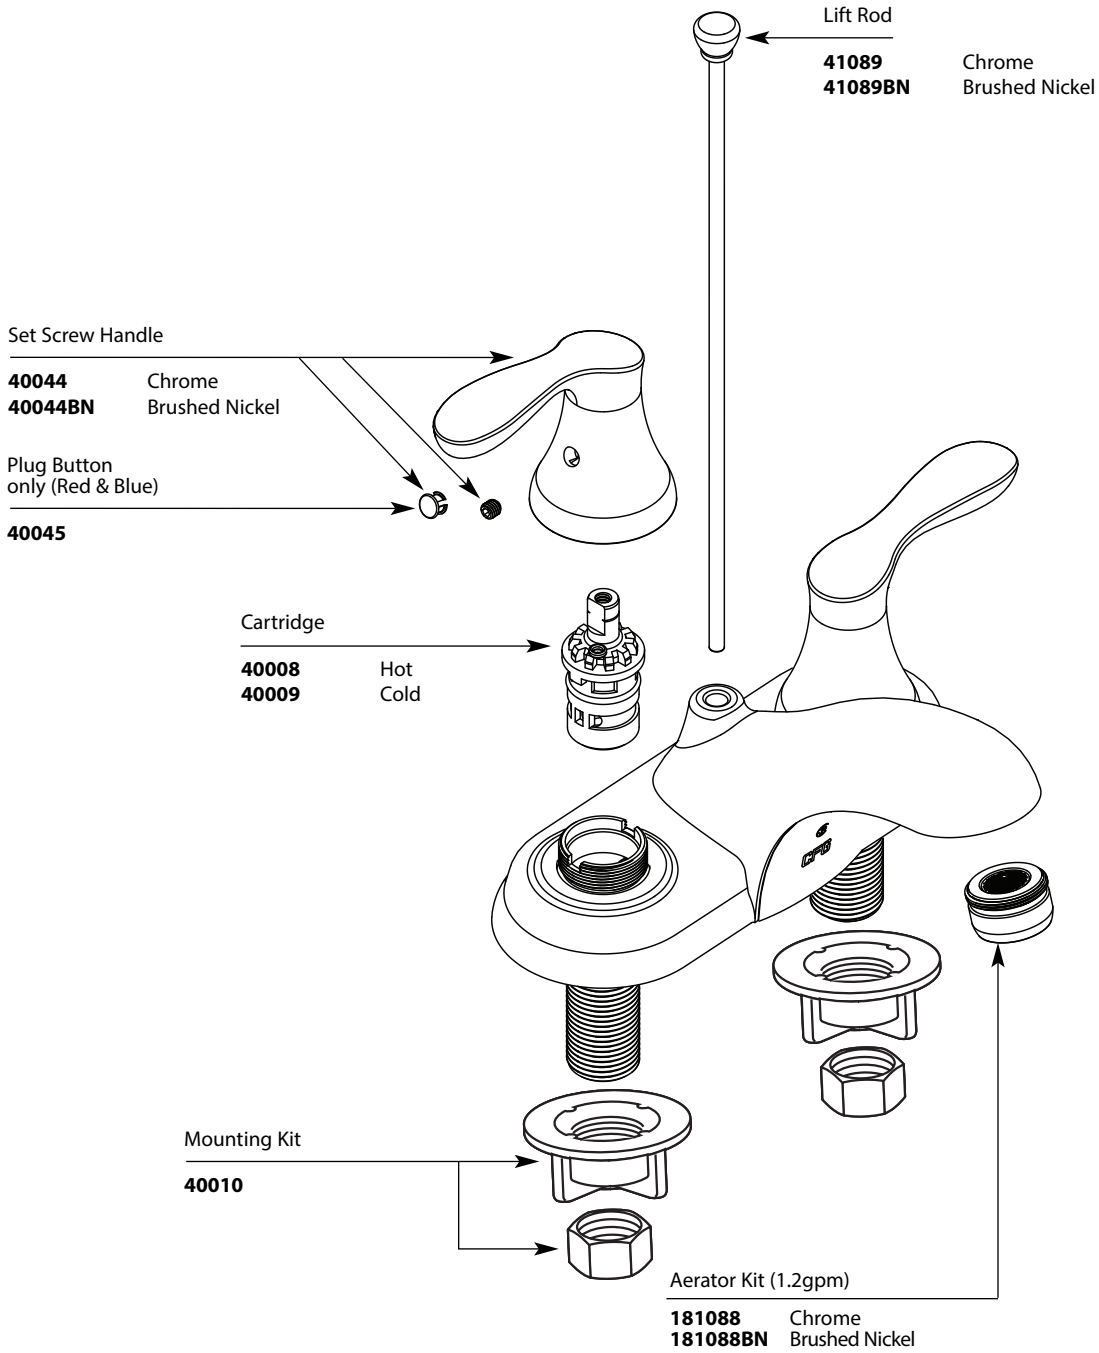

A Moen Incorporated Brand

Model: 40224 - Chrome, no waste
 40224BN - BN, no waste
 40225 - Chrome, w/50/50 waste
 40225BN - BN, w/50/50 waste

DRAWING: EXPLODED SUBASSEMBLY
 12/15/11