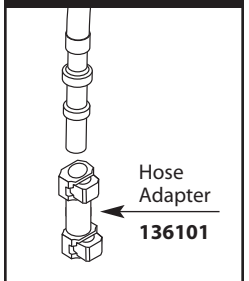

QUICK CONNECTION PRIOR TO 12/2009

HOSE ADAPTER CLIP

2-PIECE ESCUTCHEON PRIOR TO 1/2011

2-Piece Escutcheon	
123244	Chrome
123244CSL	Classic Stainless
123244BRB	Mediterranean Bronze

Buy it for looks. Buy it for life.®