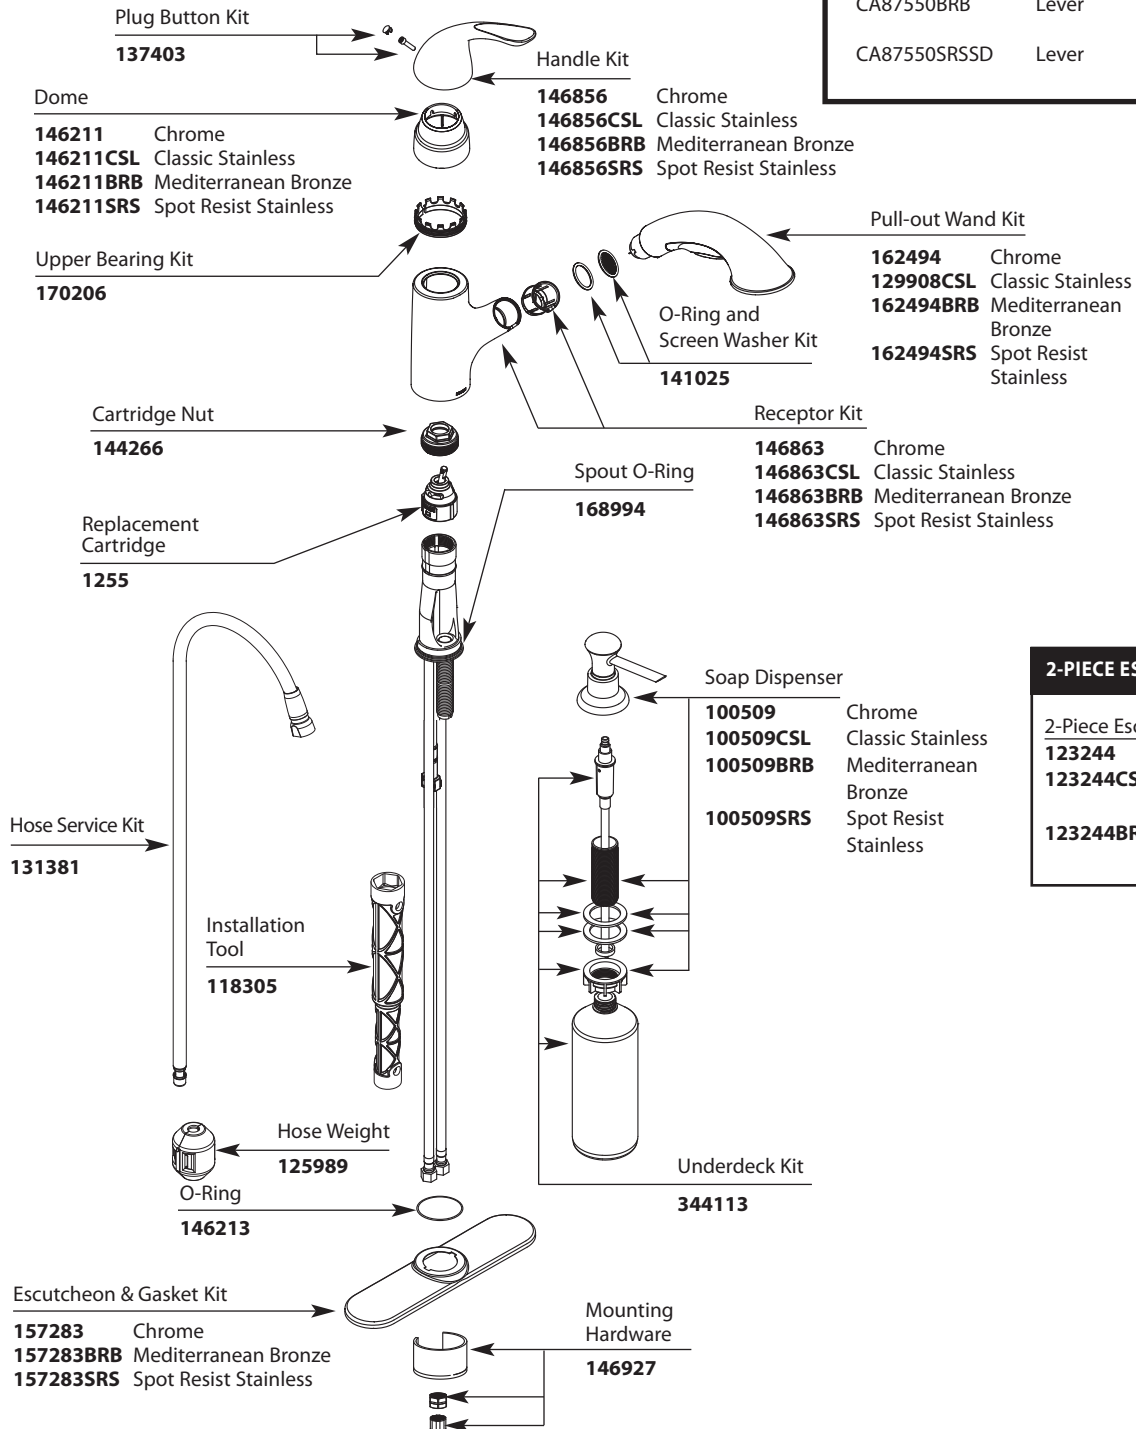

Buy it for looks. Buy it for life.®

■ Order by Part Number

*There is more than 1 version of this model.
Page down to identify the version you have.*

Illustrated Parts

Caprillo® Single Control Kitchen Faucet with Pullout Spray		
MODEL	TYPE	FINISH
CA87550CSD	Lever	Chrome w/dispenser
CA87550CLSD	Lever	Classic Stainless w/dispenser
CA87550BRB	Lever	Mediterranean Bronze w/dispenser
CA87550SRSSD	Lever	Spot Resist Stainless w/dispenser

Buy it for looks. Buy it for life.®

■ Order by Part Number

Illustrated Parts

Caprillo® Single Control Kitchen Faucet with Pullout Spray

MODEL	TYPE	FINISH
CA87550CSD	Lever	Chrome w/dispenser
CA87550CSLSD	Lever	Classic Stainless w/dispenser
CA87550BRB	Lever	Mediterranean Bronze w/dispenser
CA87550SRSSD	Lever	Spot Resist Stainless w/dispenser

Illustrated Parts

■ Order by Part Number

Caprillo® Single Control Kitchen Faucet with Pullout Spray		
MODEL	TYPE	FINISH
CA87550CSD	Lever	Chrome w/dispenser
CA87550CSLSD	Lever	Classic Stainless w/dispenser
CA87550BRB	Lever	Mediterranean Bronze w/dispenser
CA87550SRSSD	Lever	Spot Resist Stainless w/dispenser

Buy it for looks. Buy it for life.®

Illustrated Parts

■ Order by Part Number

Caprillo®
Single Control Kitchen Faucet
with Pullout Spray

MODEL	HANDLE TYPE	FINISH
87550C	Lever	Chrome
87550SL	Lever	Stainless