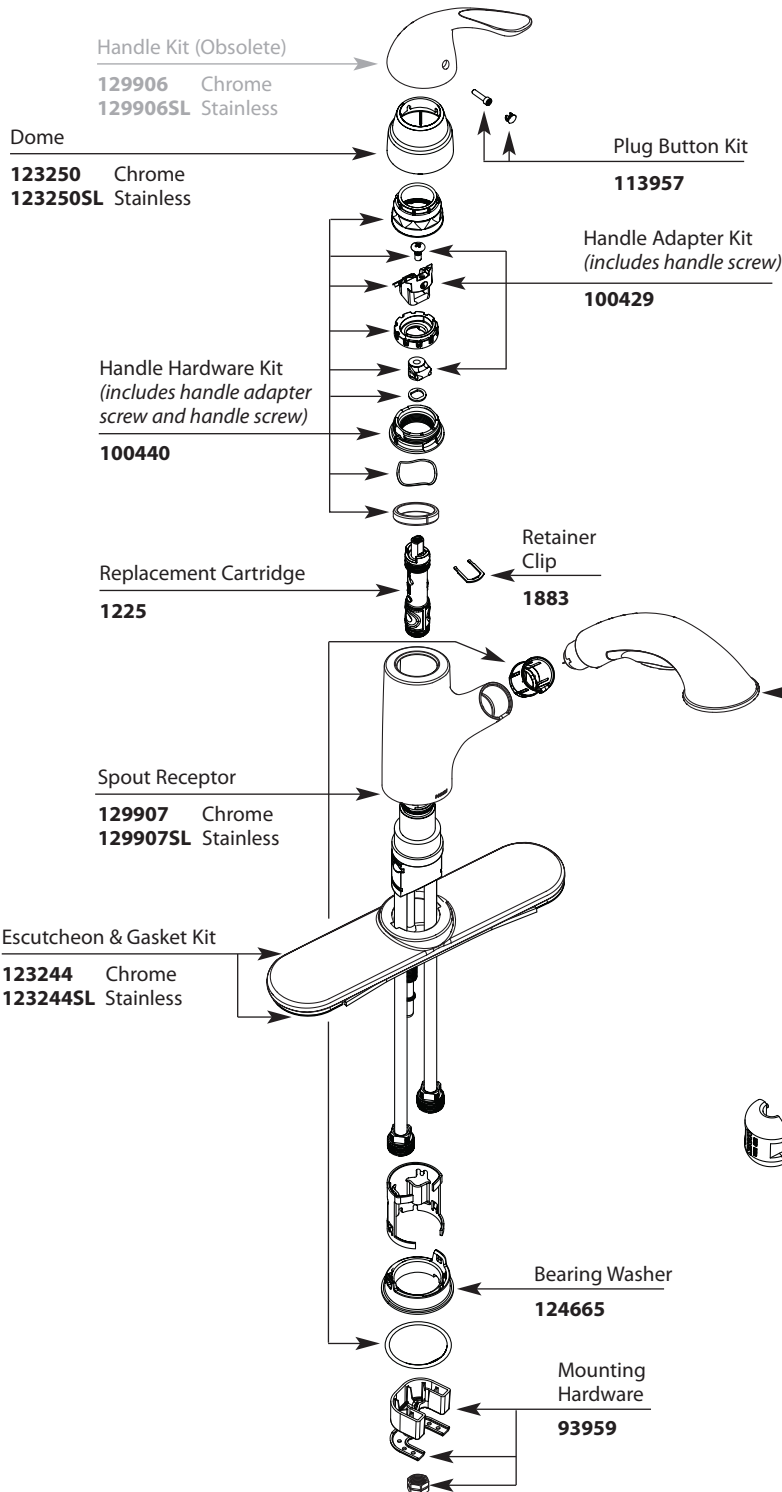

Illustrated Parts

■ Order by Part Number

Caprillo® Single Control Kitchen Faucet with Pullout Spray		
MODEL	TYPE	FINISH
CA87550CSD	Lever	Chrome w/dispenser
CA87550CSLSD	Lever	Classic Stainless w/dispenser
CA87550BRB	Lever	Mediterranean Bronze w/dispenser
CA87550SRSSD	Lever	Spot Resist Stainless w/dispenser

Buy it for looks. Buy it for life.®

Illustrated Parts

■ Order by Part Number

Caprillo® Single Control Kitchen Faucet with Pullout Spray		
MODEL	HANDLE TYPE	FINISH
87550C	Lever	Chrome
87550SL	Lever	Stainless

Replacement Handle Service Kit

Handle Kit
 124737 Chrome
 124737SL Stainless

Hose Service Kit
 (Includes screen washer & integral check valve)
 124662

Hose Weight
 98317

Duralock™ Adapter
 136101

MOEN, CAPRILLO, SMOONER