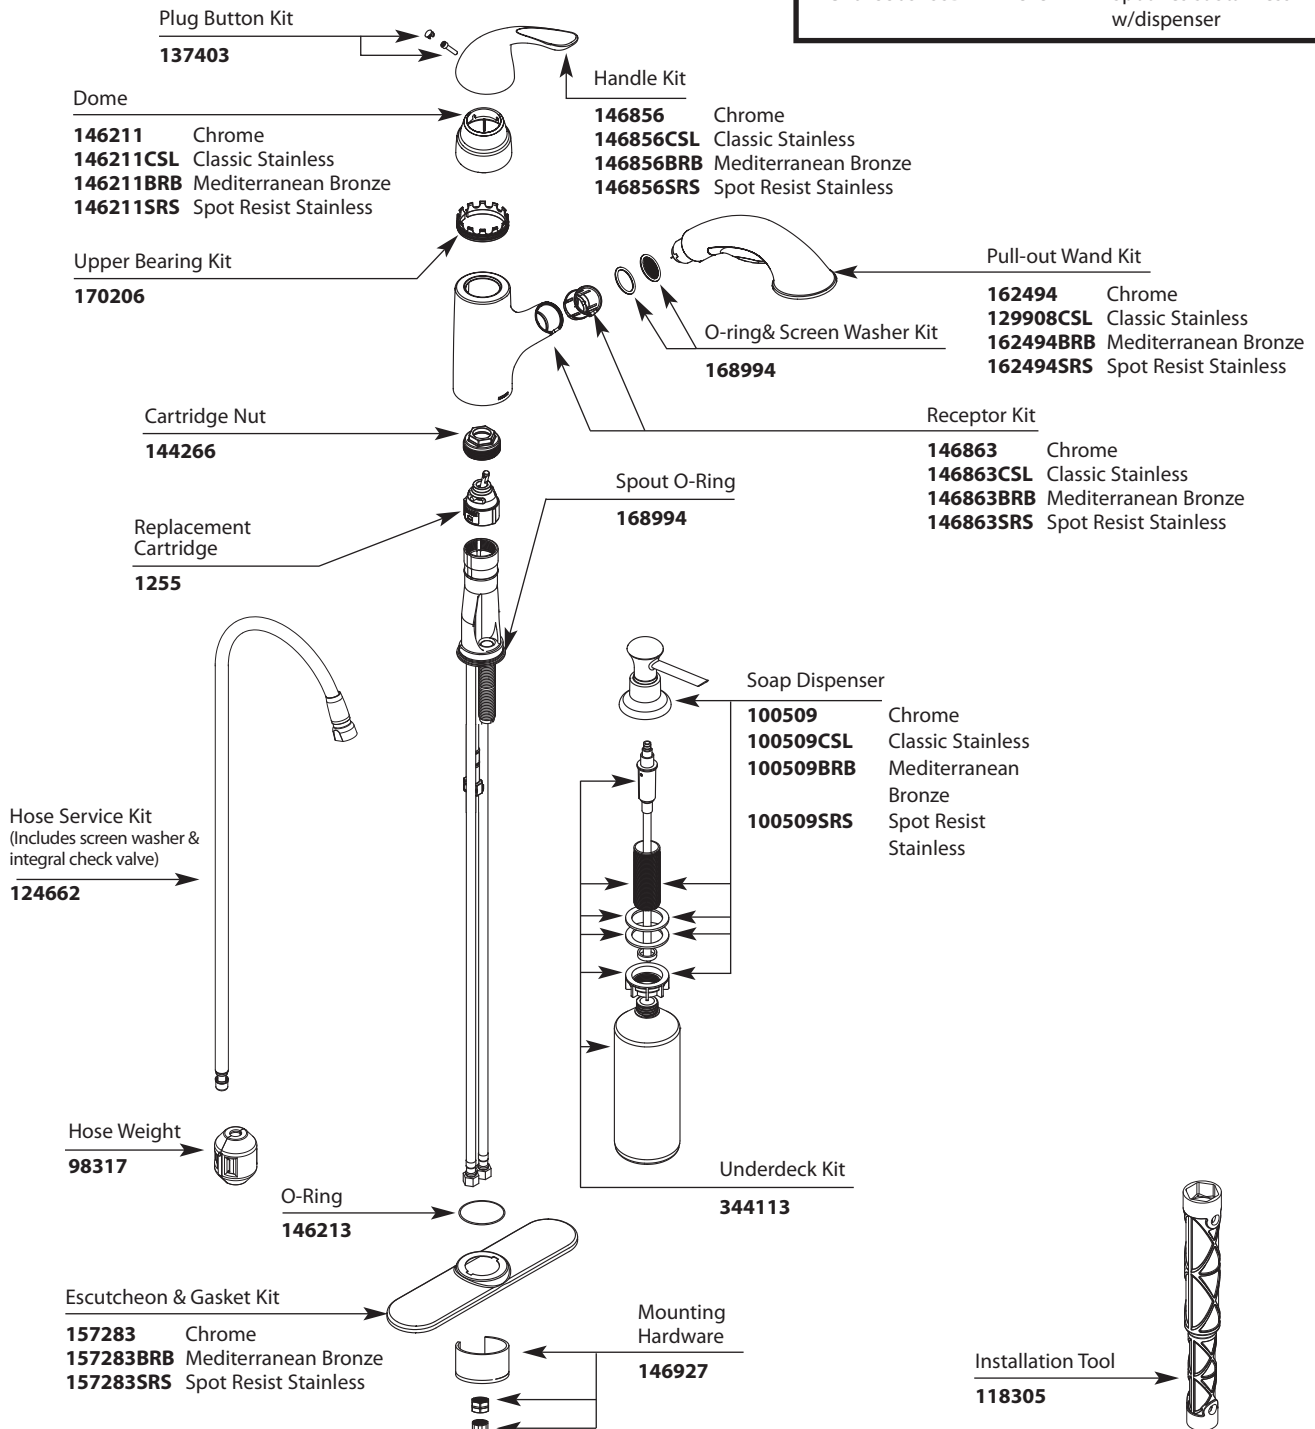

Illustrated Parts

■ Order by Part Number

Caprillo® Single Control Kitchen Faucet with Pullout Spray		
MODEL	TYPE	FINISH
CA87550CSD	Lever	Chrome w/dispenser
CA87550CSLSD	Lever	Classic Stainless w/dispenser
CA87550BRB	Lever	Mediterranean Bronze w/dispenser
CA87550SRSSD	Lever	Spot Resist Stainless w/dispenser

Buy it for looks. Buy it for life.®

Illustrated Parts

■ Order by Part Number

Caprillo® Single Control Kitchen Faucet with Pullout Spray		
MODEL	HANDLE TYPE	FINISH
87550C	Lever	Chrome
87550SL	Lever	Stainless

Replacement Handle Service Kit

Handle Kit
 124737 Chrome
 124737SL Stainless

Hose Service Kit
 (Includes screen washer & integral check valve)
 124662

Hose Weight
 98317

Duralock™ Adapter
 136101

MOEN, CAPRILLO, SMOONER