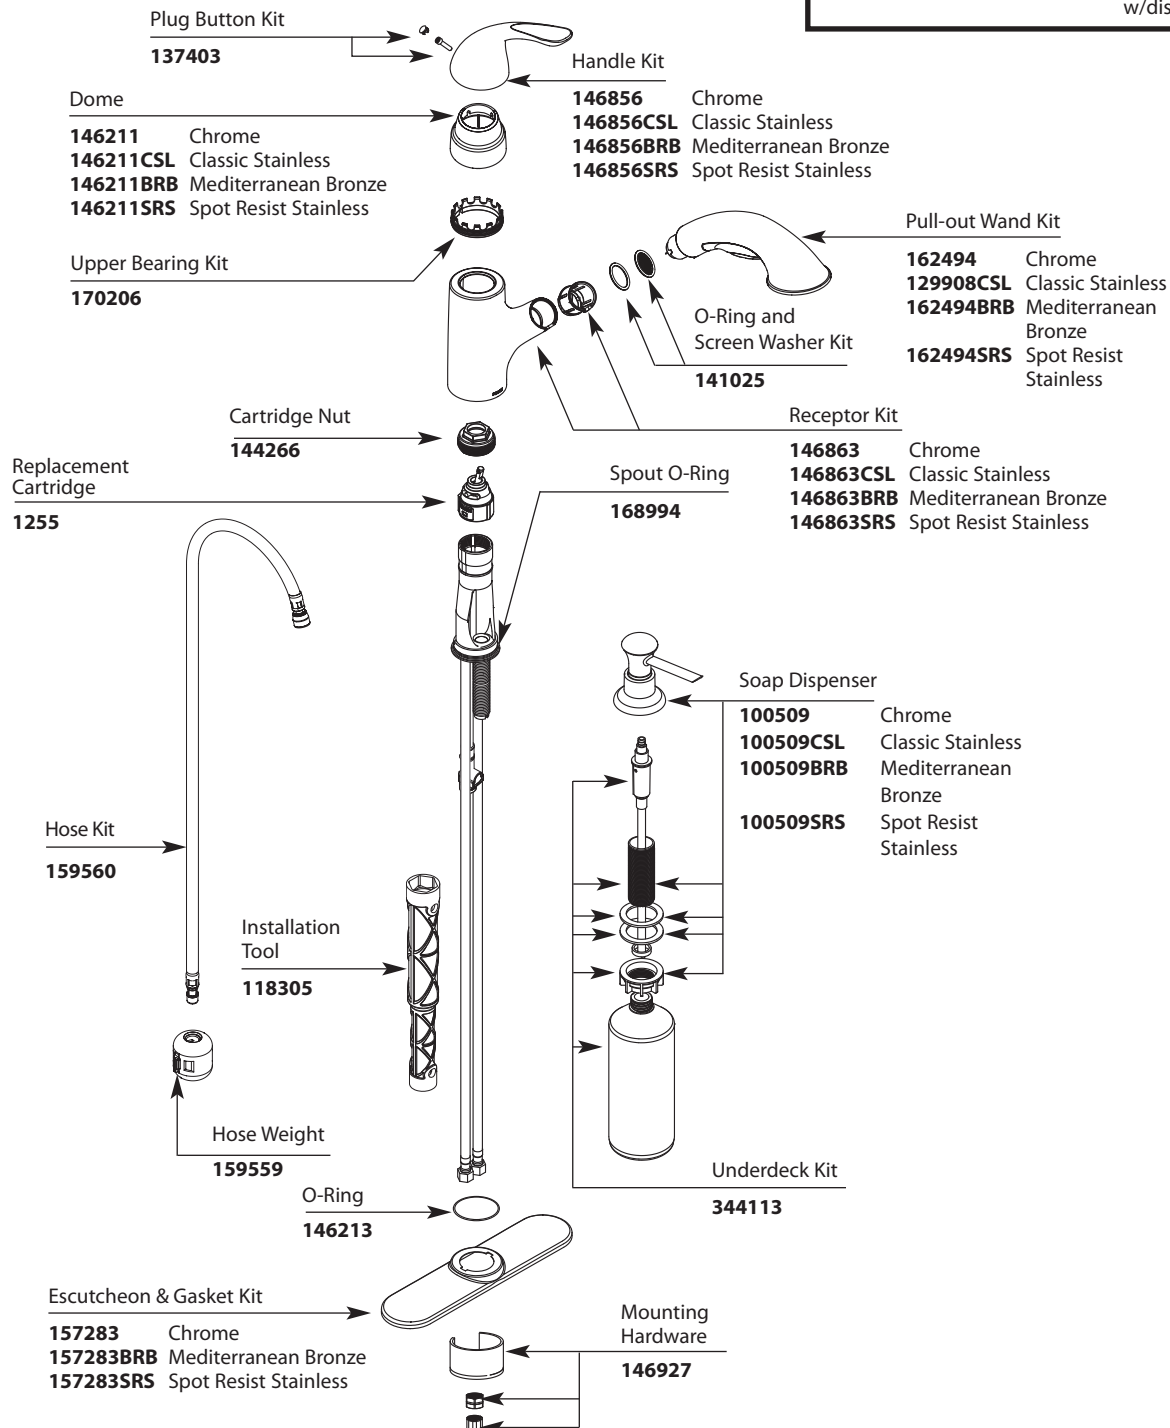

Buy it for looks. Buy it for life.®

■ Order by Part Number

*There is more than 1 version of this model.
Page down to identify the version you have.*

Illustrated Parts

Caprillo® Single Control Kitchen Faucet with Pullout Spray		
MODEL	TYPE	FINISH
CA87550CSD	Lever	Chrome w/dispenser
CA87550CLSD	Lever	Classic Stainless w/dispenser
CA87550BRB	Lever	Mediterranean Bronze w/dispenser
CA87550SRSSD	Lever	Spot Resist Stainless w/dispenser

Buy it for looks. Buy it for life.®

■ Order by Part Number

Illustrated Parts

Caprillo® Single Control Kitchen Faucet with Pullout Spray

MODEL	TYPE	FINISH
CA87550CSD	Lever	Chrome w/dispenser
CA87550CSLSD	Lever	Classic Stainless w/dispenser
CA87550BRB	Lever	Mediterranean Bronze w/dispenser
CA87550SRSSD	Lever	Spot Resist Stainless w/dispenser

Illustrated Parts

■ Order by Part Number

Caprillo® Single Control Kitchen Faucet with Pullout Spray		
MODEL	TYPE	FINISH
CA87550CSD	Lever	Chrome w/dispenser
CA87550CSLSD	Lever	Classic Stainless w/dispenser
CA87550BRB	Lever	Mediterranean Bronze w/dispenser
CA87550SRSSD	Lever	Spot Resist Stainless w/dispenser

Buy it for looks. Buy it for life.®

Illustrated Parts

■ Order by Part Number

Caprillo® Single Control Kitchen Faucet with Pullout Spray		
MODEL	HANDLE TYPE	FINISH
87550C	Lever	Chrome
87550SL	Lever	Stainless