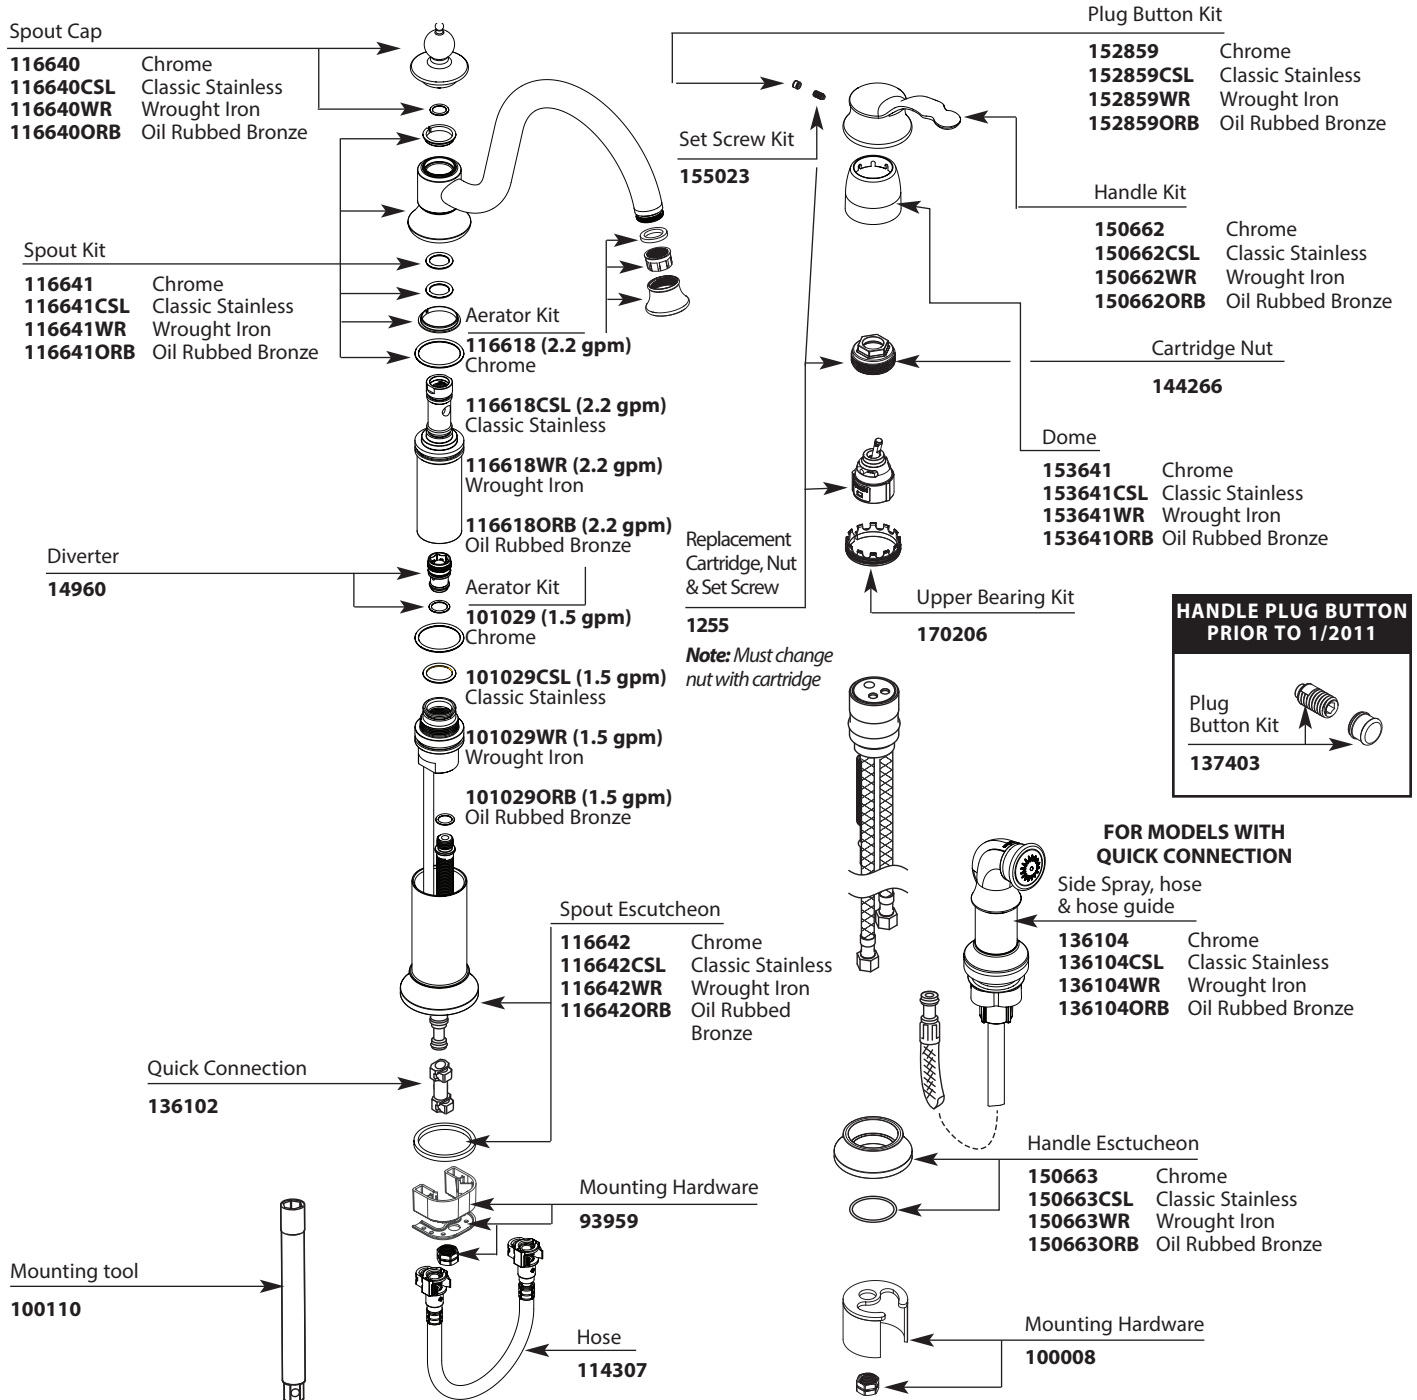

Buy it for looks. Buy it for life.®

There is more than 1 version of this model.
Page down to identify the version you have.

■ Order by Part Number

Illustrated Parts

WATERHILL™ One-Handle Kitchen with Side Spray		
MODEL	TYPE	FINISH
S711	Lever	Chrome
S711CSL	Lever	Classic Stainless
S711WR	Lever	Wrought Iron
S711ORB	Lever	Oil Rubbed Bronze
S711SRS	Lever	Spot Resist Stainless

Buy it for looks. Buy it for life.®

■ Order by Part Number

Illustrated Parts

WATERHILL™ One-Handle Kitchen with Side Spray		
MODEL	TYPE	FINISH
S711	Lever	Chrome
S711CSL	Lever	Classic Stainless
S711WR	Lever	Wrought Iron
S711ORB	Lever	Oil Rubbed Bronze

HANDLE PLUG BUTTON PRIOR TO 1/2011

Plug Button Kit
137403

Buy it for looks. Buy it for life.®

■ Order by Part Number

Illustrated Parts

WATERHILL™		
One-Handle Kitchen with Side Spray		
<u>MODEL</u>	<u>TYPE</u>	<u>FINISH</u>
S711	Lever	Chrome
S711CSL	Lever	Classic Stainless
S711WR	Lever	Wrought Iron
S711ORB	Lever	Oil Rubbed Bronze
DISCONTINUED		
S711NL	Lever	Nickel
S711SL	Lever	Stainless