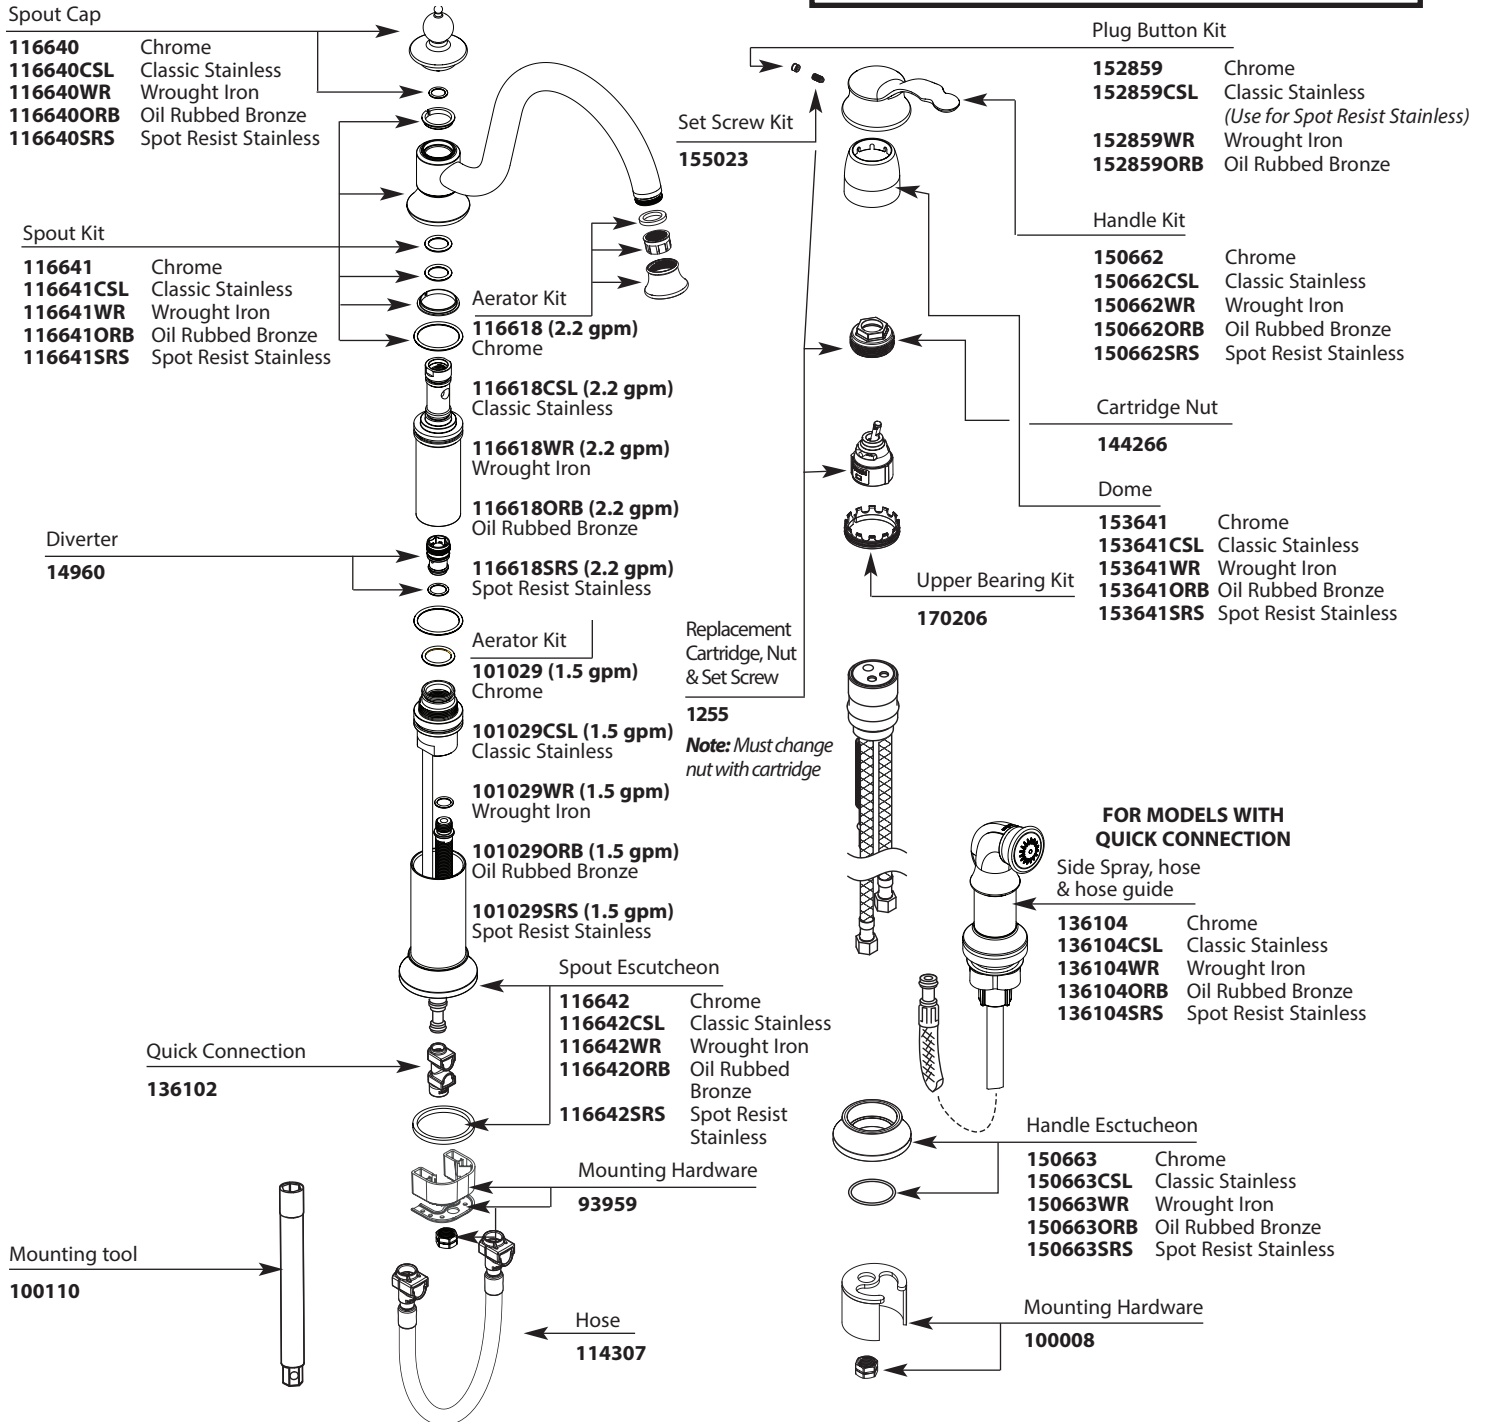

Buy it for looks. Buy it for life.®

There is more than 1 version of this model.
Page down to identify the version you have.

■ Order by Part Number

Illustrated Parts

WATERHILL™ One-Handle Kitchen with Side Spray		
MODEL	TYPE	FINISH
S711	Lever	Chrome
S711CSL	Lever	Classic Stainless
S711WR	Lever	Wrought Iron
S711ORB	Lever	Oil Rubbed Bronze
S711SRS	Lever	Spot Resist Stainless

Buy it for looks. Buy it for life.®

■ Order by Part Number

Illustrated Parts

WATERHILL™ One-Handle Kitchen with Side Spray		
MODEL	TYPE	FINISH
S711	Lever	Chrome
S711CSL	Lever	Classic Stainless
S711WR	Lever	Wrought Iron
S711ORB	Lever	Oil Rubbed Bronze

HANDLE PLUG BUTTON PRIOR TO 1/2011

Plug Button Kit
137403

Buy it for looks. Buy it for life.®

■ Order by Part Number

Illustrated Parts

WATERHILL™		
One-Handle Kitchen with Side Spray		
<u>MODEL</u>	<u>TYPE</u>	<u>FINISH</u>
S711	Lever	Chrome
S711CSL	Lever	Classic Stainless
S711WR	Lever	Wrought Iron
S711ORB	Lever	Oil Rubbed Bronze
DISCONTINUED		
S711NL	Lever	Nickel
S711SL	Lever	Stainless