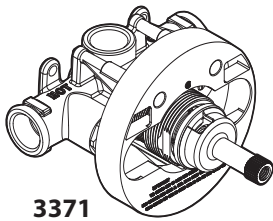

WATERHILL®
ExactTemp® 3/4" ThermoStatic Vertical Spa

Models: S516 Chrome
S516WR Wrought Iron

DISCONTINUED

S516BN Brushed Nickel
S516ORB Oil Rubbed Bronze
S516NL Nickel
Order by Part Number

Thermostatic and Flow Valves

Models: THERMOSTATIC 3371 FLOW 3600

3371

3600

Order by Part Number