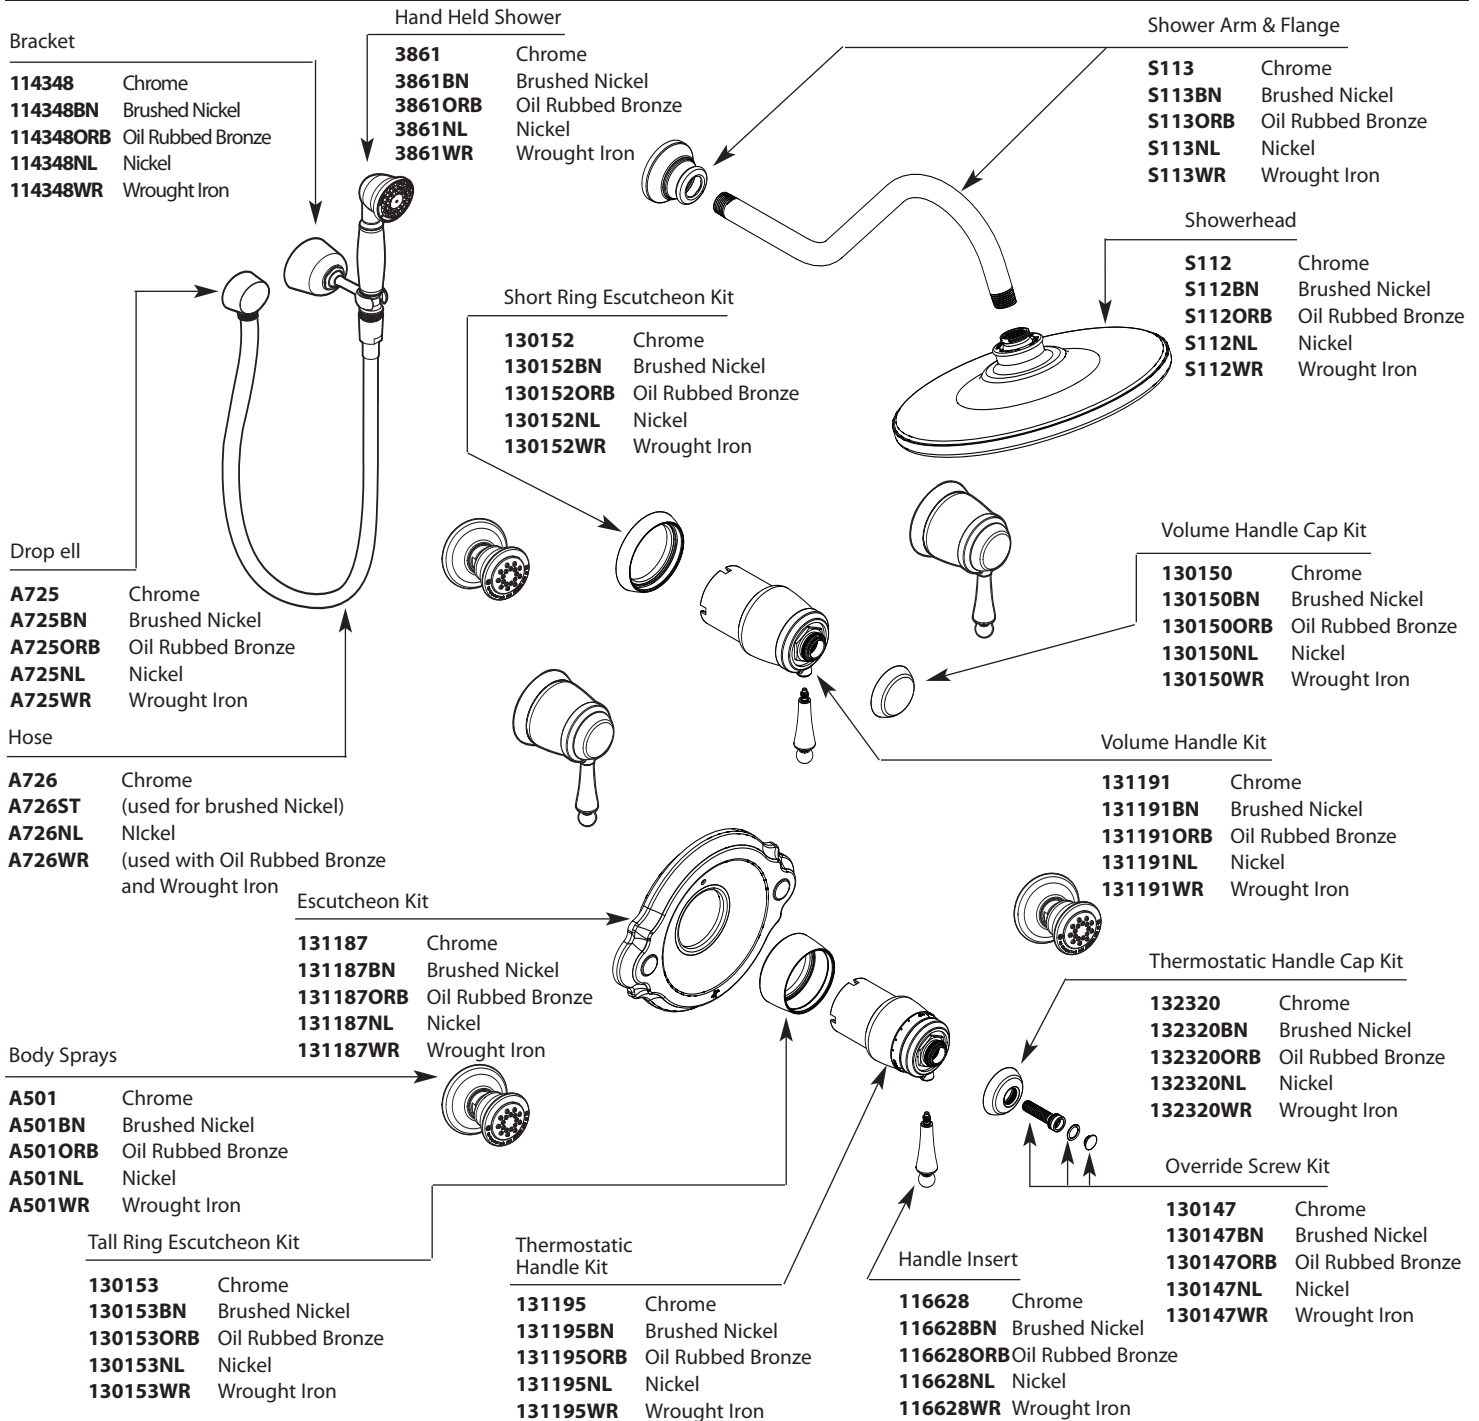

WATERHILL®
ExactTemp® 3/4" ThermoStatic Vertical Spa

Models: S516 Chrome
S516WR Wrought Iron

DISCONTINUED

S516BN Brushed Nickel
S516ORB Oil Rubbed Bronze
S516NL Nickel
Order by Part Number

Thermostatic and Flow Valves

Models: THERMOSTATIC 3371 FLOW 3600

3371

3600

Order by Part Number