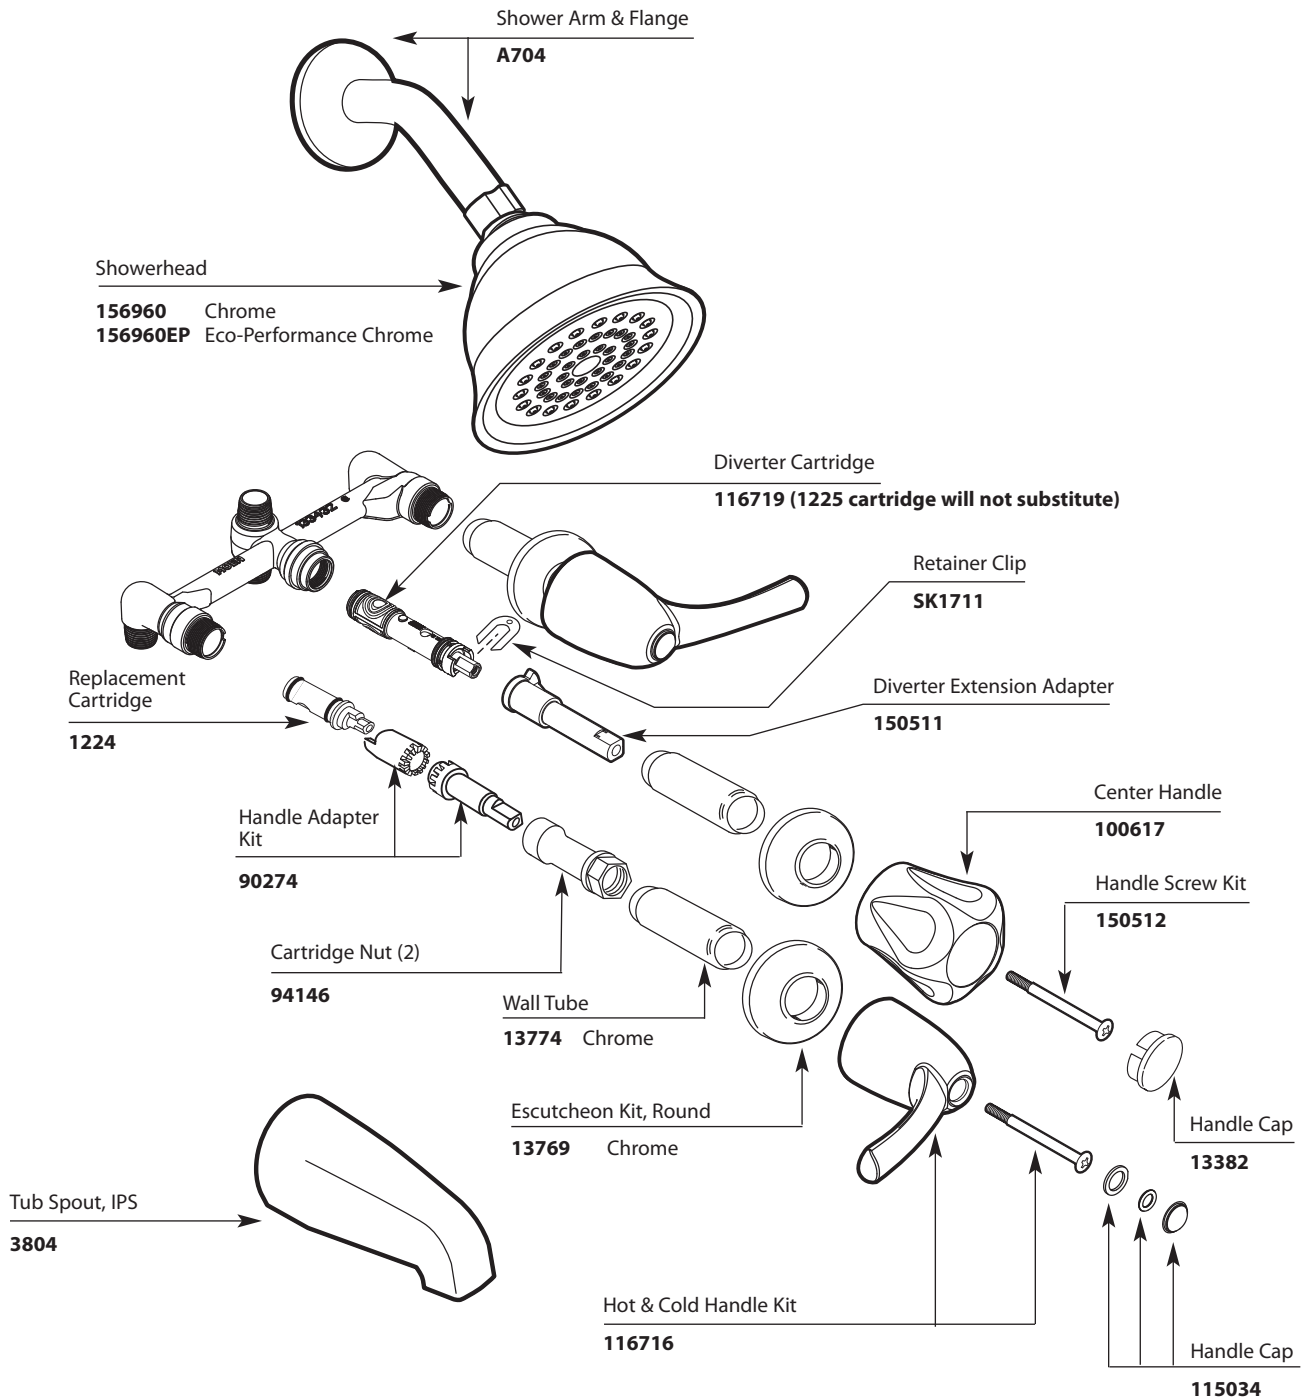

Buy it for looks. Buy it for life.®

■ Order by Part Number

*There is more than 1 version of this model.
Page down to identify the version you have.*

Illustrated Parts

MOEN®		
Three-Handle Tub/Shower Valve		
MODEL	TYPE	FINISH
82403	Lever	Chrome
82403EP	Lever	Eco-Performance Chrome

Buy it for looks. Buy it for life.®

■ Order by Part Number

Model on this page is prior to 4/2010

Illustrated Parts

MOEN®		
Three-Handle Tub/Shower Valve		
MODEL	TYPE	FINISH
82403	Lever	Chrome