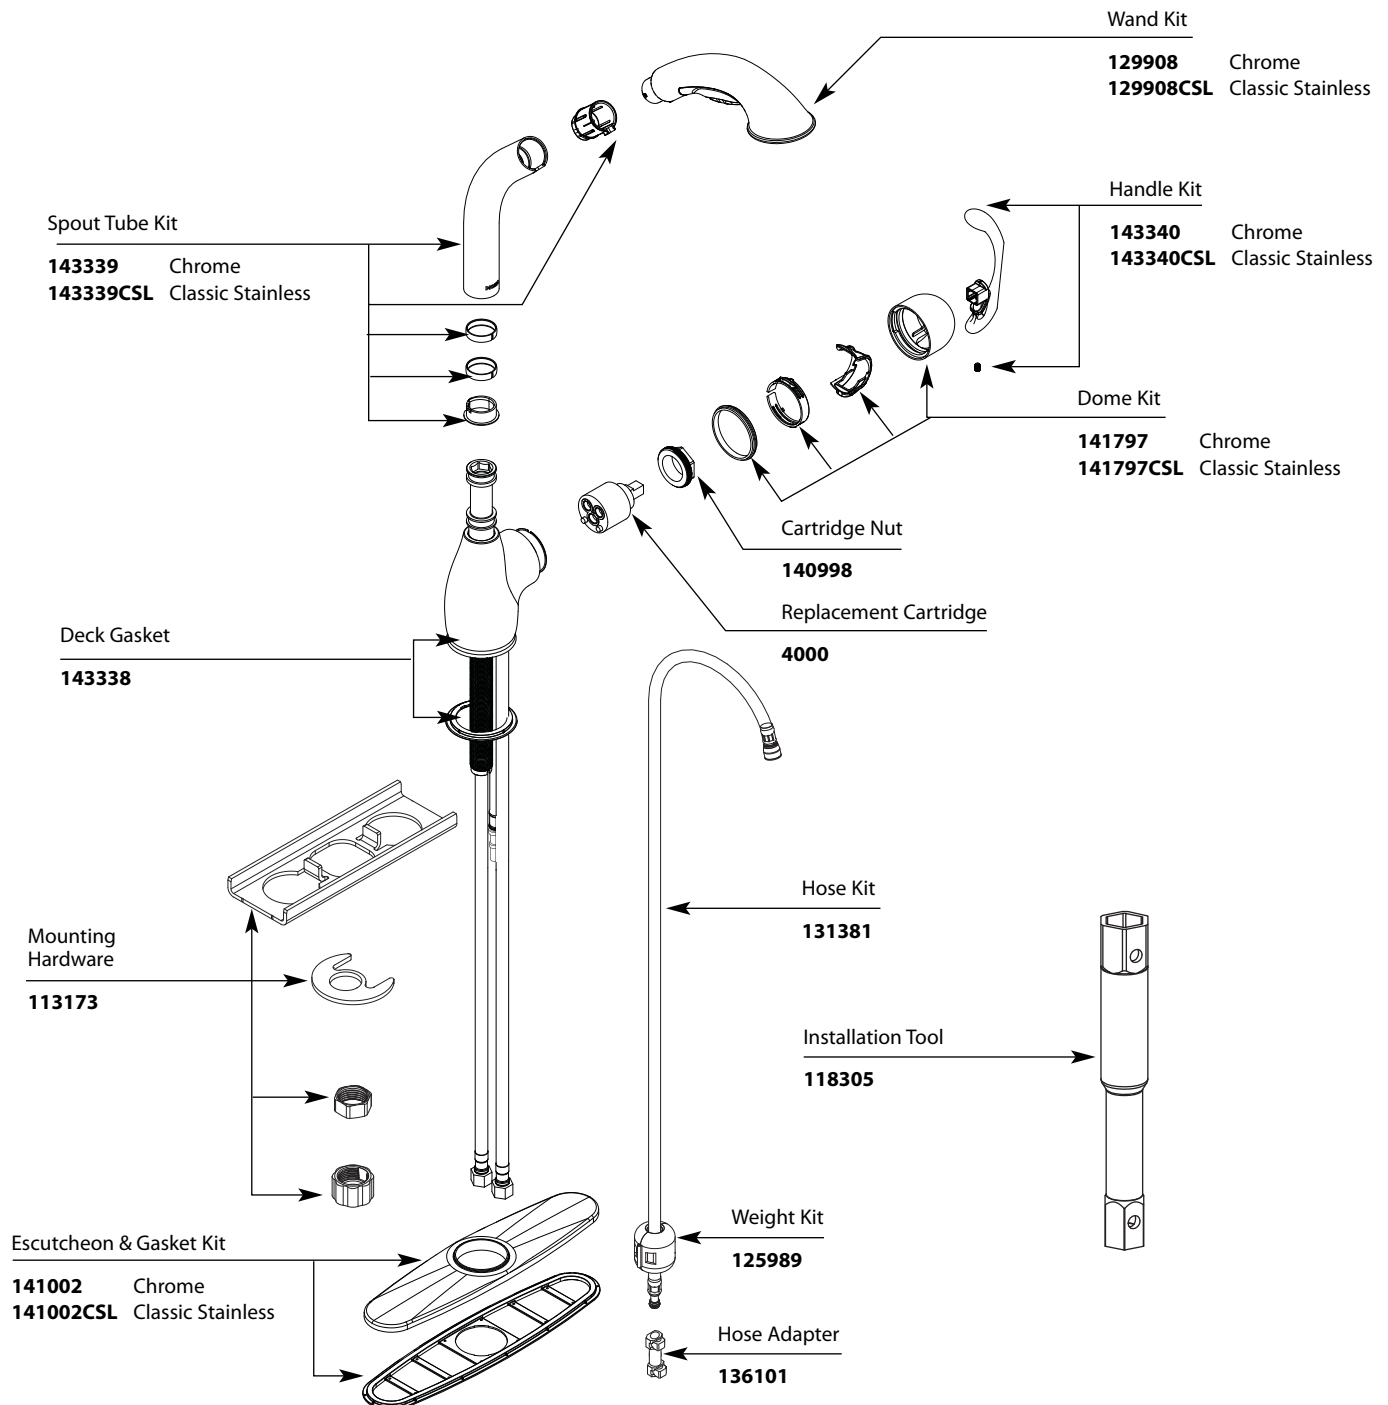

Buy it for looks. Buy it for life.®

■ Order by Part Number

# Illustrated Parts

Single-Handle High-Arc Pull Out Kitchen Faucet		
MODEL	TYPE	FINISH
87005	Lever	Chrome
87005CSL	Lever	Classic Stainless

TO ORDER PARTS CALL: 1-800-BUY-MOEN  
www.moen.com