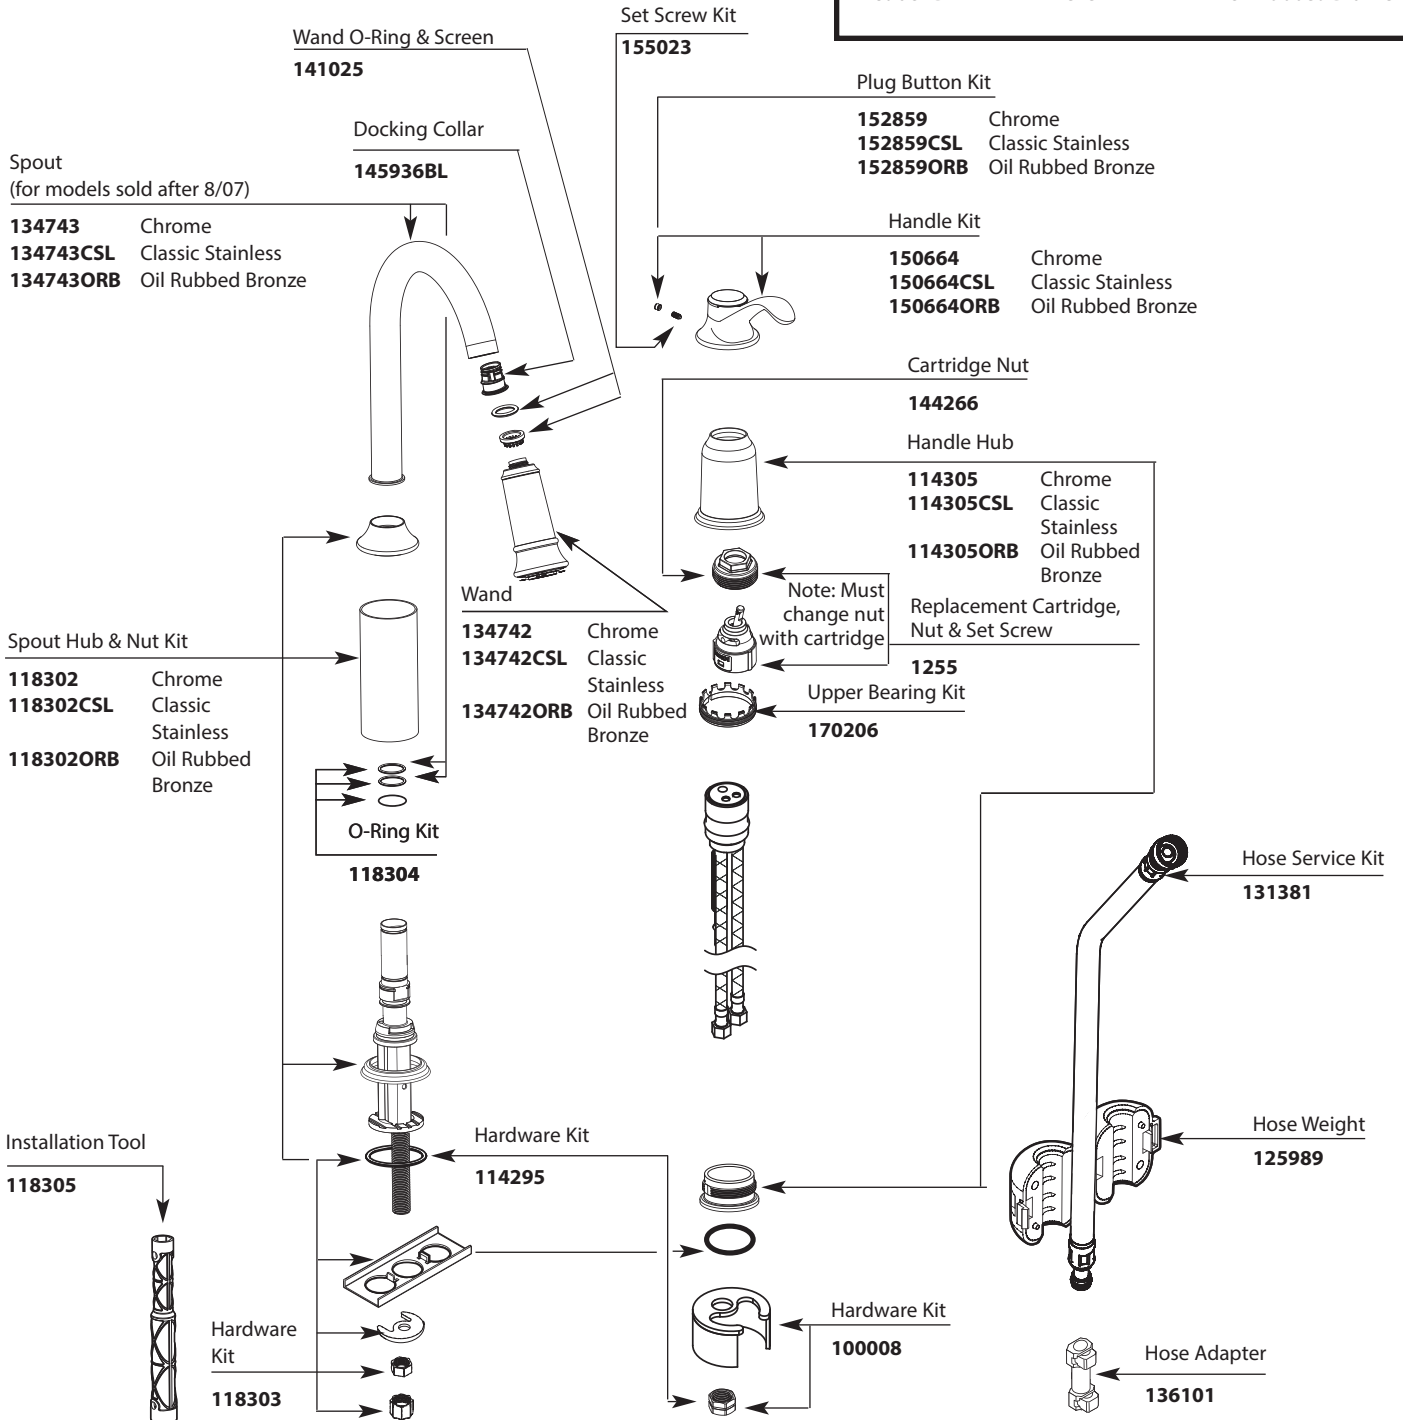

Replacement Cartridge, Nut & Set Screw
1255

Upper Bearing Kit
170206

Spout Hub Kit

156781	Chrome
156781CSL	Classic Stainless
156781ORB	Oil Rubbed Bronze

Gasket Kit
159576

Hose Kit
150259

Quick Connection
136101

Hardware Kit
113173

Hardware Kit
100008

Weight Kit
150260

Installation Tool
118305

**HOSE/HOSE WEIGHT
PRIOR TO 6/2011**

Hose Kit
124662

Weight Kit
125989

**INCLUDES OLD
SPOUT SERVICE KIT**
**140249, 140249CSL,
140249ORB**

**HANDLE PLUG BUTTON
PRIOR TO 1/2011**

Plug Button Kit
137403

Buy it for looks. Buy it for life.®

Illustrated Parts

■ Order by Part Number

Aberdeen™ Single Handle High Arc Pull Down Kitchen Faucet		
MODEL	HANDLE	FINISH
7590C	Lever	Chrome
7590CSL	Lever	Classic Stainless
7590ORB	Lever	Oil Rubbed Bronze

Buy it for looks. Buy it for life.®

■ Order by Part Number

Illustrated Parts

Aberdeen™ Single Handle High Arc Pull Down Kitchen Faucet

MODEL	HANDLE	FINISH
7590C	Lever	Chrome
7590CSL	Lever	Classic Stainless
7590ORB	Lever	Oil Rubbed Bronze
Discontinued		
7590SL	Lever	Stainless
7590W	Lever	Glacier