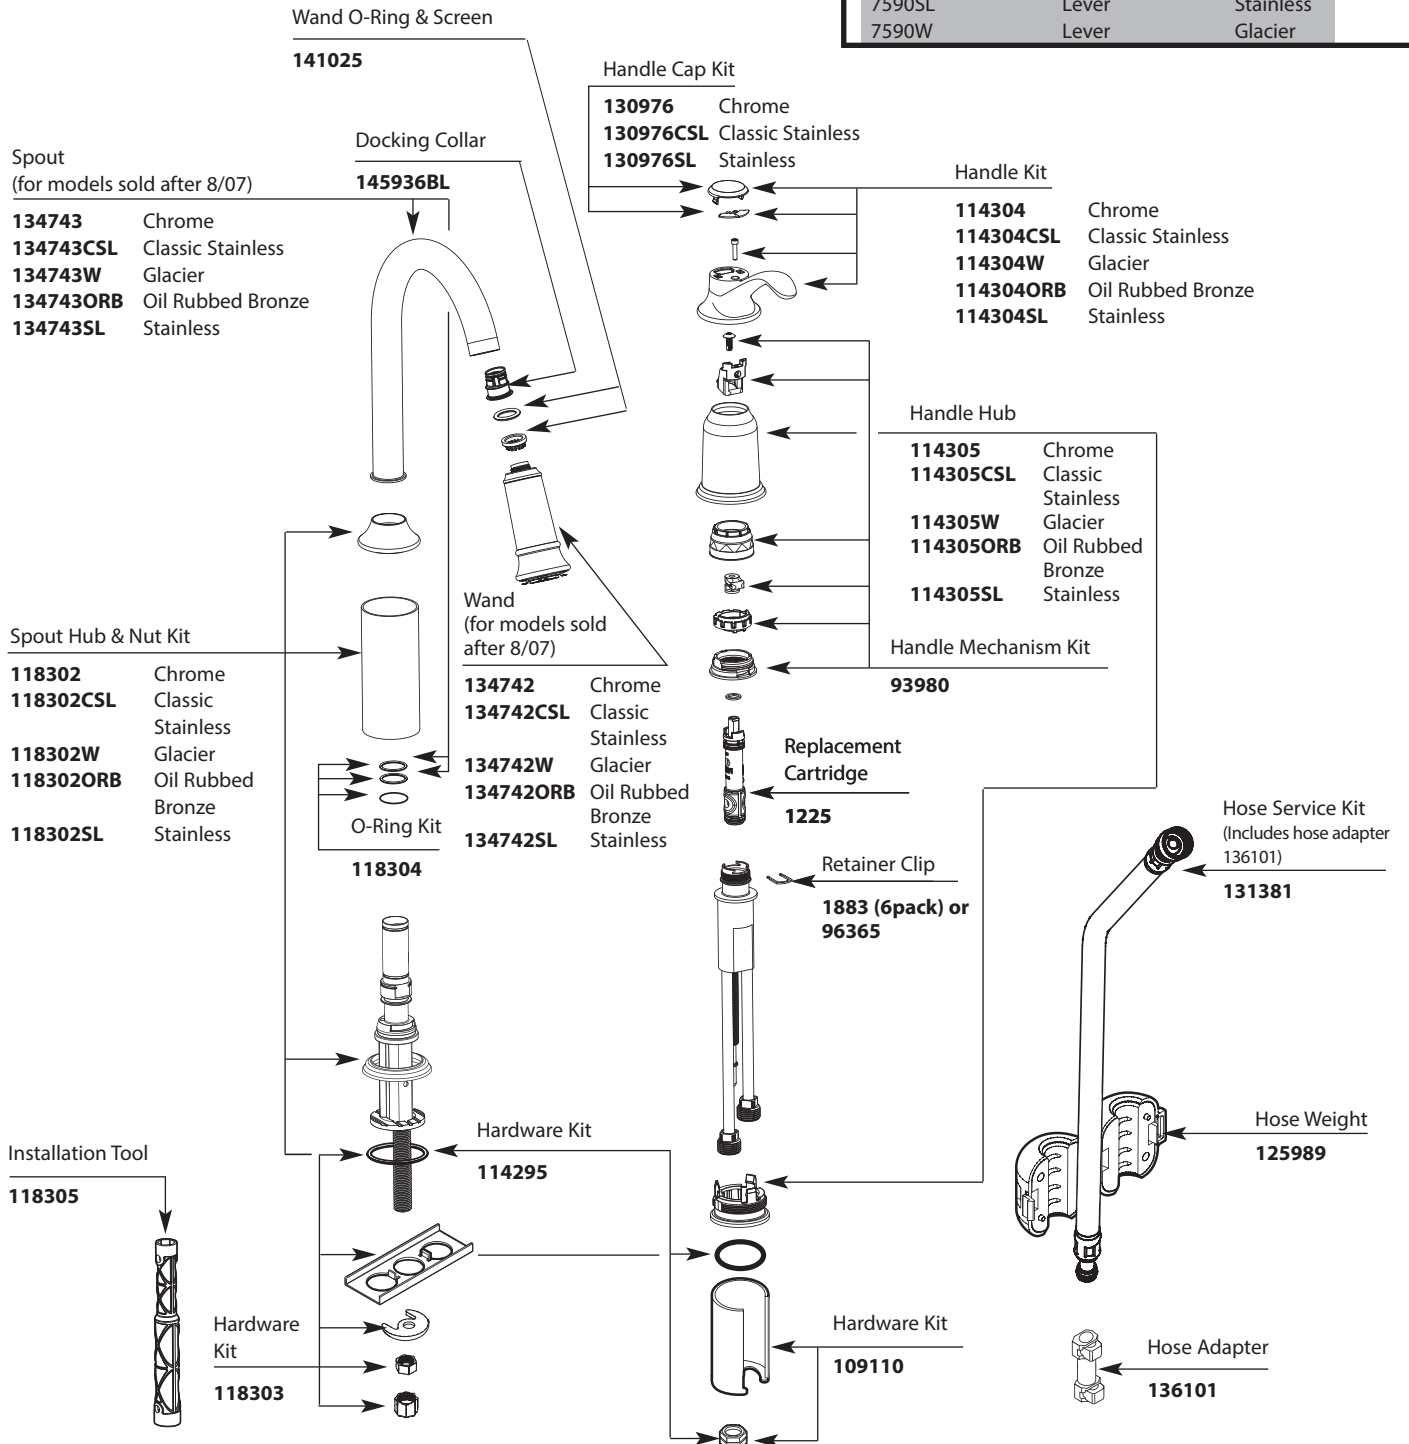

Replacement Cartridge, Nut & Set Screw
1255

Upper Bearing Kit
170206

Spout Hub Kit

156781	Chrome
156781CSL	Classic Stainless
156781ORB	Oil Rubbed Bronze

Gasket Kit
159576

Hose Kit
150259

Quick Connection
136101

Hardware Kit
113173

Hardware Kit
100008

Weight Kit
150260

Installation Tool
118305

**HOSE/HOSE WEIGHT
PRIOR TO 6/2011**

Hose Kit
124662

Weight Kit
125989

**INCLUDES OLD
SPOUT SERVICE KIT**
**140249, 140249CSL,
140249ORB**

**HANDLE PLUG BUTTON
PRIOR TO 1/2011**

Plug Button Kit
137403

Buy it for looks. Buy it for life.®

Illustrated Parts

■ Order by Part Number

Aberdeen™ Single Handle High Arc Pull Down Kitchen Faucet		
MODEL	HANDLE	FINISH
7590C	Lever	Chrome
7590CSL	Lever	Classic Stainless
7590ORB	Lever	Oil Rubbed Bronze

Buy it for looks. Buy it for life.®

■ Order by Part Number

Illustrated Parts

Aberdeen™ Single Handle High Arc Pull Down Kitchen Faucet

MODEL	HANDLE	FINISH
7590C	Lever	Chrome
7590CSL	Lever	Classic Stainless
7590ORB	Lever	Oil Rubbed Bronze
Discontinued		
7590SL	Lever	Stainless
7590W	Lever	Glacier