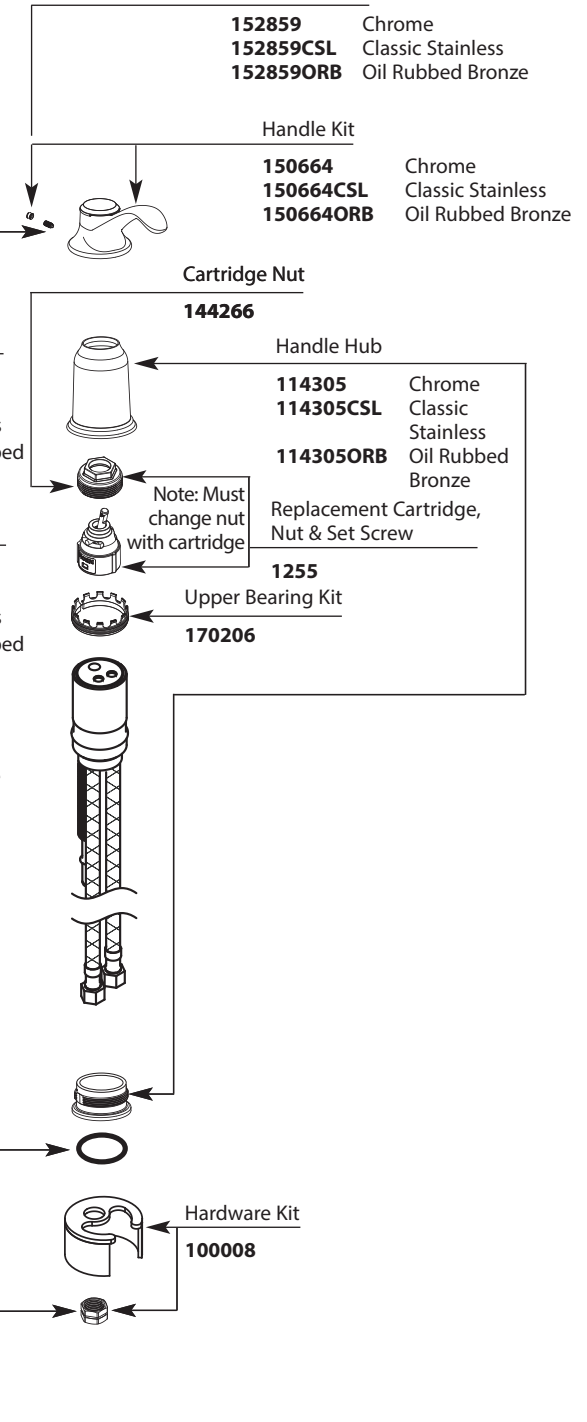

Buy it for looks. Buy it for life.®

Illustrated Parts

■ Order by Part Number

*There is more than 1 version of this model.
Page down to identify the version you have.*

Aberdeen™ Single Handle High Arc Pull Down Kitchen Faucet		
MODEL	HANDLE	FINISH
7590C	Lever	Chrome
7590CSL	Lever	Classic Stainless
7590ORB	Lever	Oil Rubbed Bronze

**SPOUT KIT
PRIOR TO 12/2014**

Spout Kit
153976 Chrome
153976CSL Classic Stainless
153976ORB Oil Rubbed Bronze

Spout Kit
176078 Chrome
176078CSL Classic Stainless
176078ORB Oil Rubbed Bronze

Wand Screen and O-ring Kit (2.2 gpm)

141025

Wand Screen and O-ring Kit (1.5 gpm)

158550

Set Screw Kit
155023

Wand Kit (2.2 gpm)

134742 Chrome
134742CSL Classic Stainless
134742ORB Oil Rubbed Bronze

Wand Kit (1.5 gpm)

161149 Chrome
161149CSL Classic Stainless
161149ORB Oil Rubbed Bronze

Spout Hub Kit

156781 Chrome
156781CSL Classic Stainless
156781ORB Oil Rubbed Bronze

Gasket Kit
159576

Hose Kit
150259

Weight Kit
150260

Duralock™
Quick Connection
136101

Hardware Kit
113173

Installation Tool
118305

Cartridge Nut

144266

Handle Hub

114305 Chrome
114305CSL Classic Stainless
114305ORB Oil Rubbed Bronze

Note: Must change nut with cartridge

Replacement Cartridge, Nut & Set Screw

1255

Upper Bearing Kit

170206

Plug Button Kit

152859 Chrome
152859CSL Classic Stainless
152859ORB Oil Rubbed Bronze

Handle Kit

150664 Chrome
150664CSL Classic Stainless
150664ORB Oil Rubbed Bronze