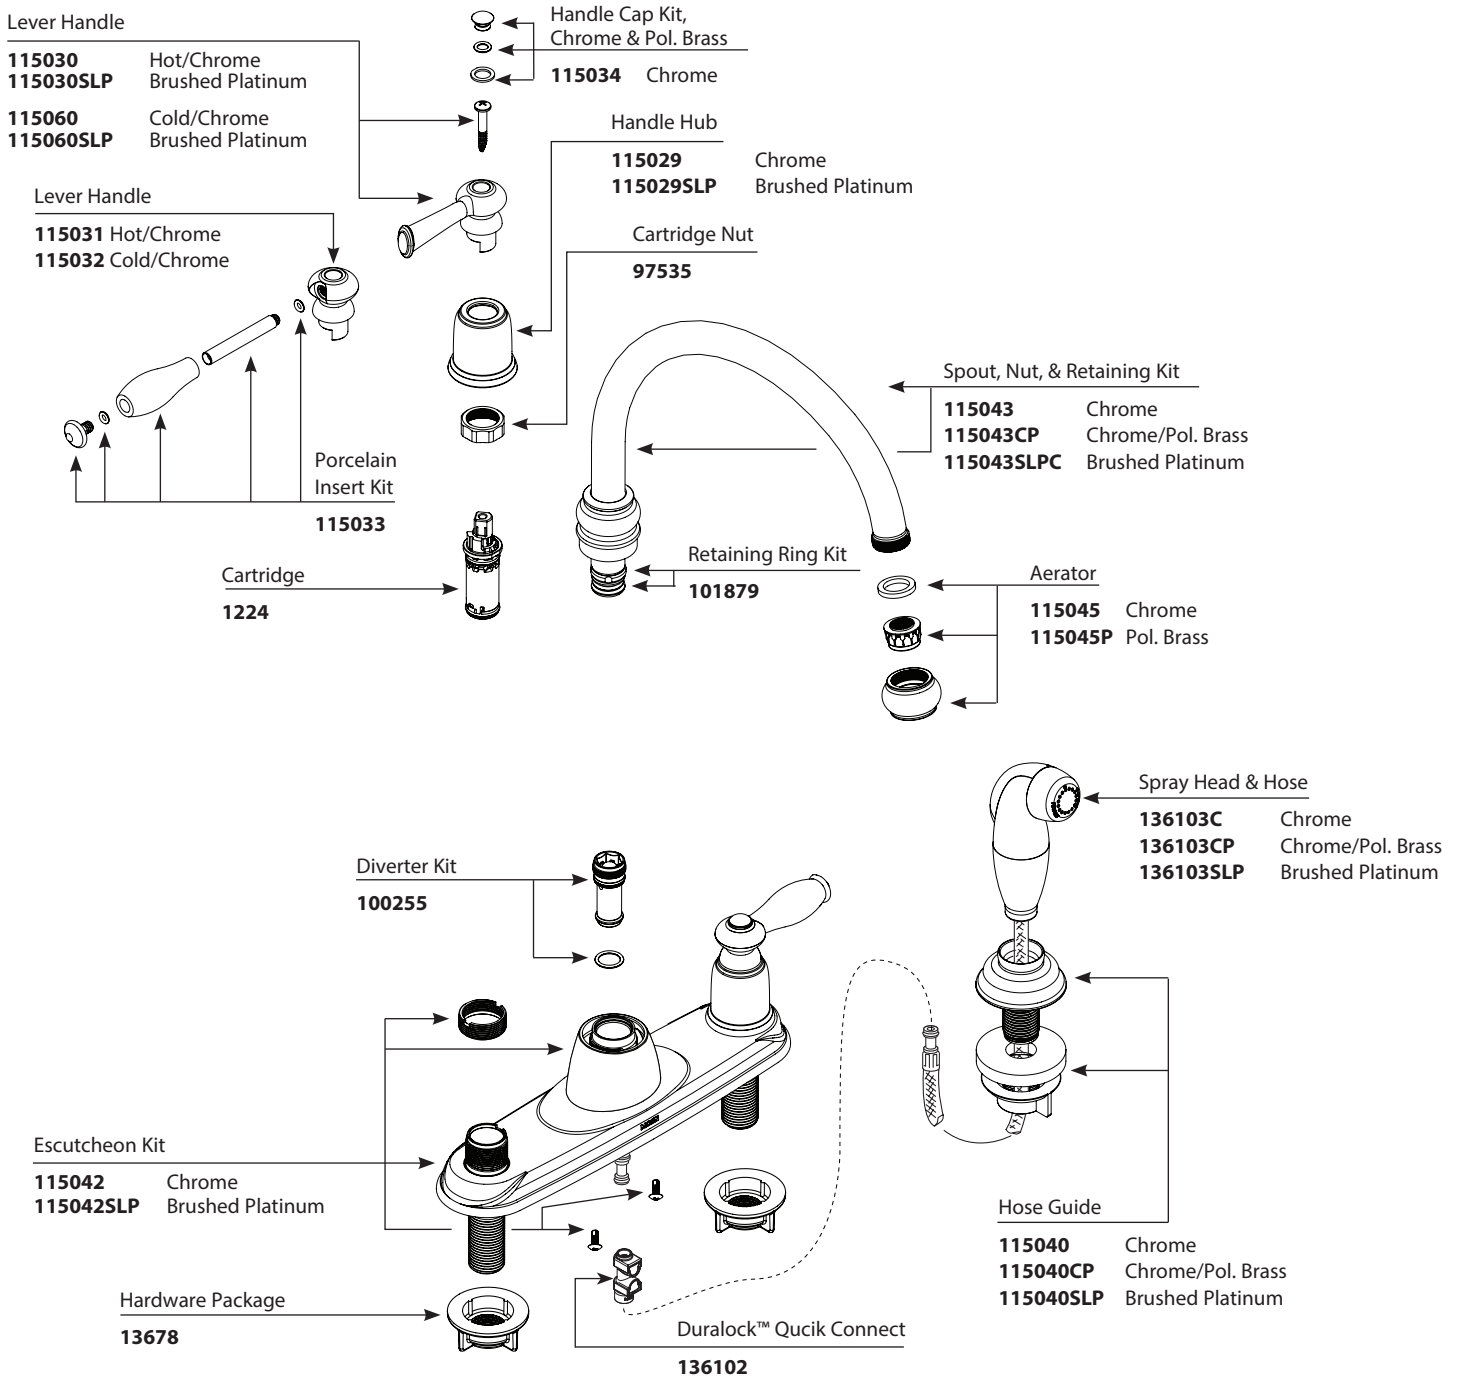

Buy it for looks. Buy it for life.®

■ Order by Part Number

*There is more than 1 version of this model.
Page down to identify the version you have.*

Illustrated Parts

Banbury™ Two-Handle Lever Style Kitchen Faucet		
MODEL		FINISH
87400	w/Spray	Chrome
87400CP	w/Spray	Chrome/Pol. Brass
87400SLPC	w/Spray	Brushed Platinum/Chrome
87399	w/o Spray	Chrome

Buy it for looks. Buy it for life.®

■ Order by Part Number

Illustrated Parts

Banbury™ Two-Handle Lever Style Kitchen Faucet		
MODEL		FINISH
87400	w/Spray	Chrome
87400CP	w/Spray	Chrome/Pol. Brass
87400SLPC	w/Spray	Brushed Platinum/Chrome
87399	w/o Spray	Chrome