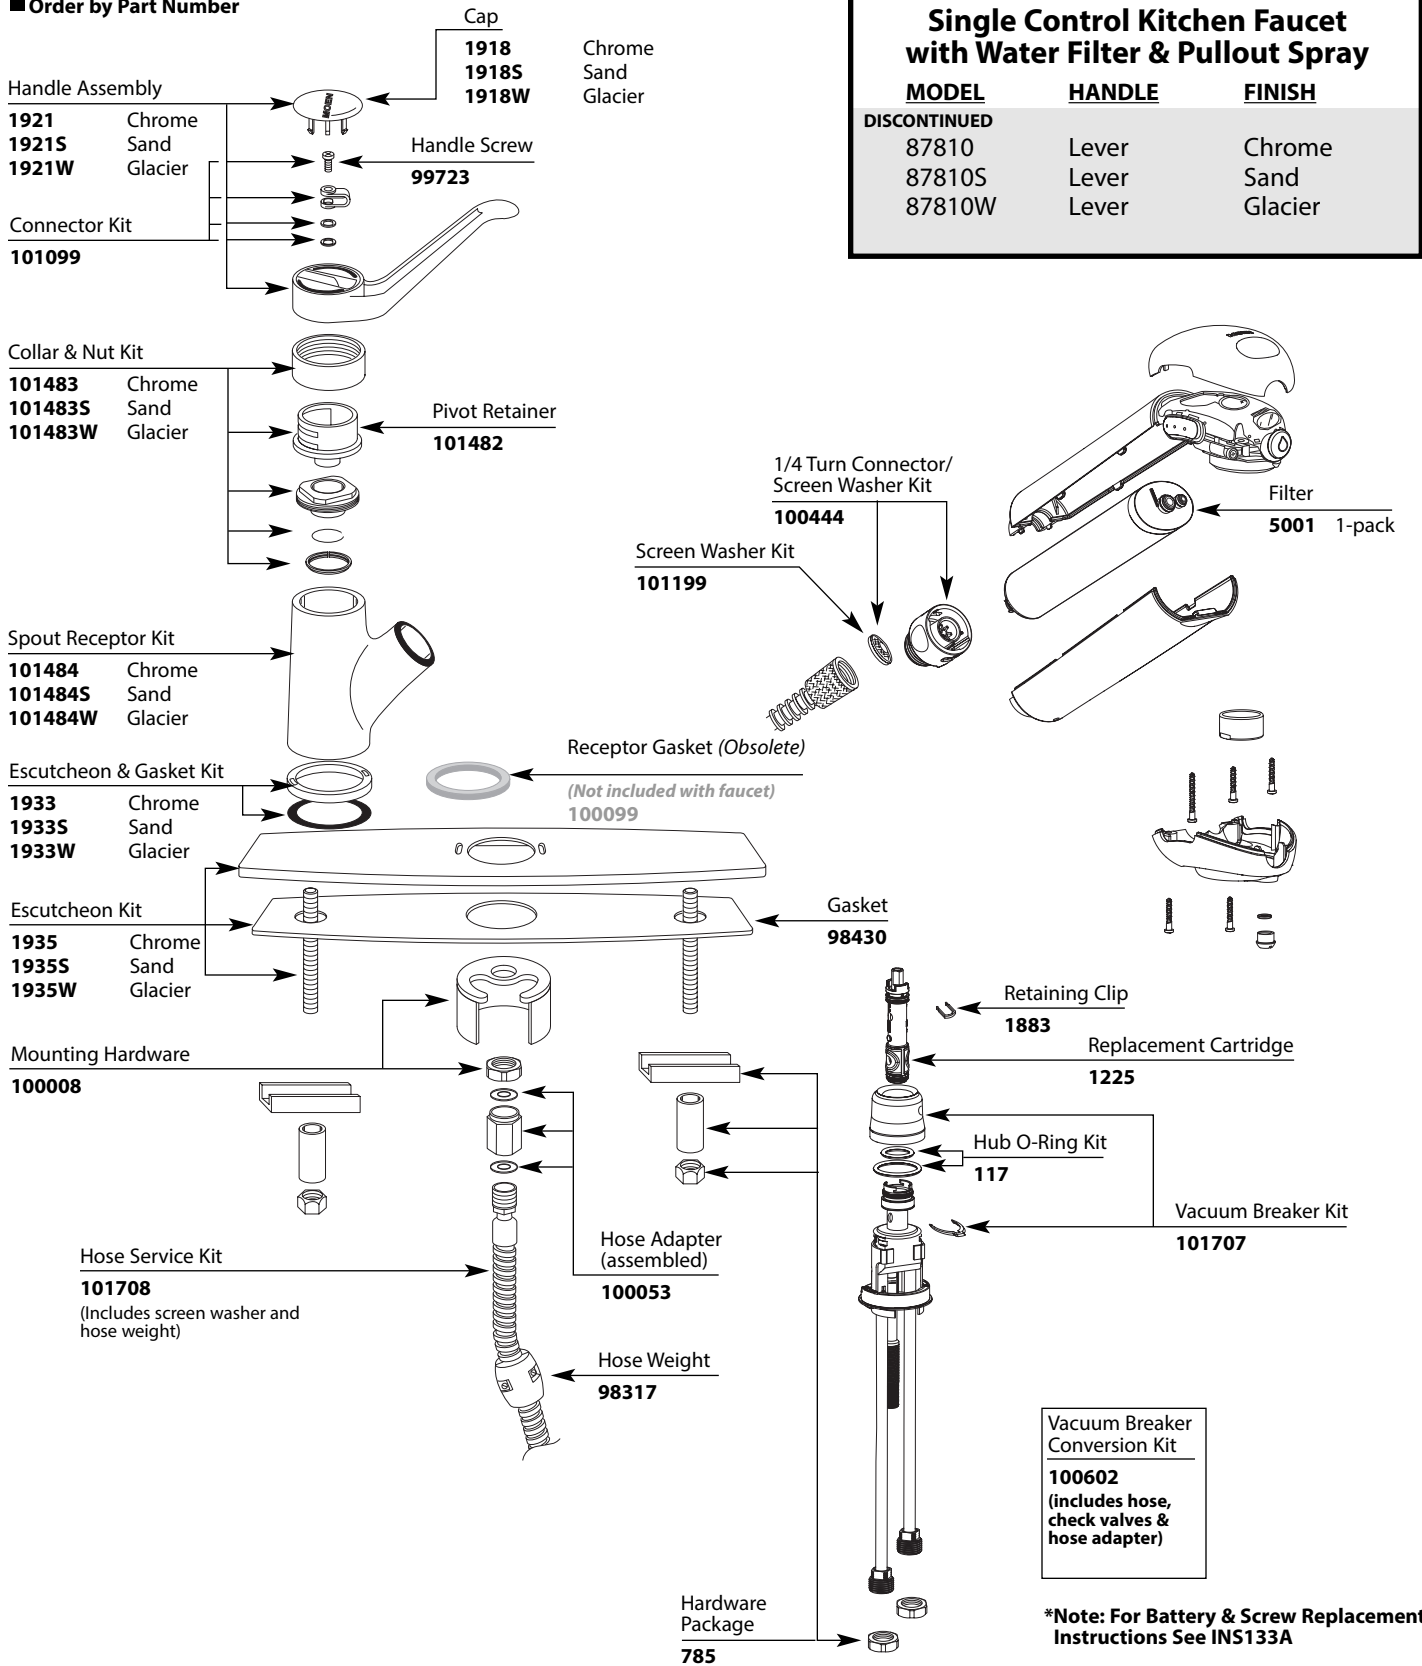

Buy it for looks. Buy it for life.®

Illustrated Parts

■ Order by Part Number

PureTouch® Single Control Kitchen Faucet with Water Filter & Pullout Spray		
MODEL	HANDLE	FINISH
DISCONTINUED		
87810	Lever	Chrome
87810S	Lever	Sand
87810W	Lever	Glacier

Vacuum Breaker Conversion Kit
100602
(includes hose, check valves & hose adapter)

*Note: For Battery & Screw Replacement Instructions See INS133A