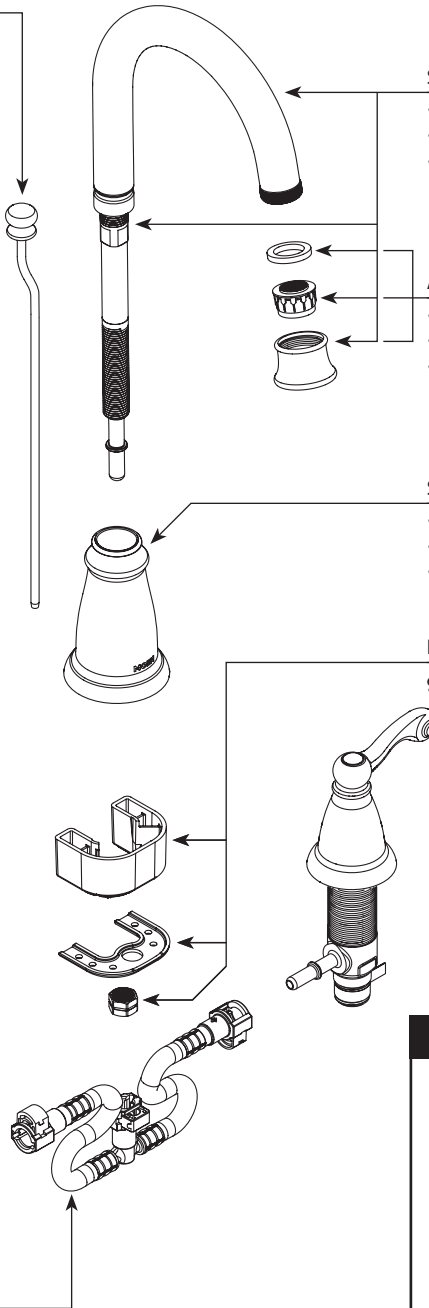

# Illustrated Parts

■ Order by Part Number

TRADITIONAL® Two-Handle Widespread Lavatory Faucet		
MODEL	FINISH	NOTES
CA84004	Chrome	Non-Metallic Waste
84004SRN	Spot Resist Brushed Nickel	Non-Metallic Waste
84004BRB	Mediterranean Bronze	Non-Metallic Waste

- 181067** Chrome
- 181067SRN** Spot Resist Brushed Nickel
- 181067BRB** Mediterranean Bronze

**Spout Hub Service Kit**

- 168123** Chrome
- 168123SRN** Spot Resist Brushed Nickel
- 168123BRB** Mediterranean Bronze

**Hardware Kit**

- 93959**

**WASTE ASSEMBLIES**

**Waste Plug**

- 12314** Chrome

**Waste Assembly (Obsolete)**

- 139246** Chrome
- 139246CSL** Classic Stainless  
(Use for Spot Resist Brushed Nickel)

Buy it for looks. Buy it for life.®

# Illustrated Parts

■ Order by Part Number

TRADITIONAL® Two-Handle Widespread Lavatory Faucet		
MODEL	FINISH	NOTES
CA84004	Chrome	Non-Metallic Waste
CA84004CBN	Classic Brushed Nickel	Non-Metallic Waste
84004SRN	Spot Resist Brushed Nickel	Non-Metallic Waste
84004BRB	Mediterranean Bronze	Non-Metallic Waste