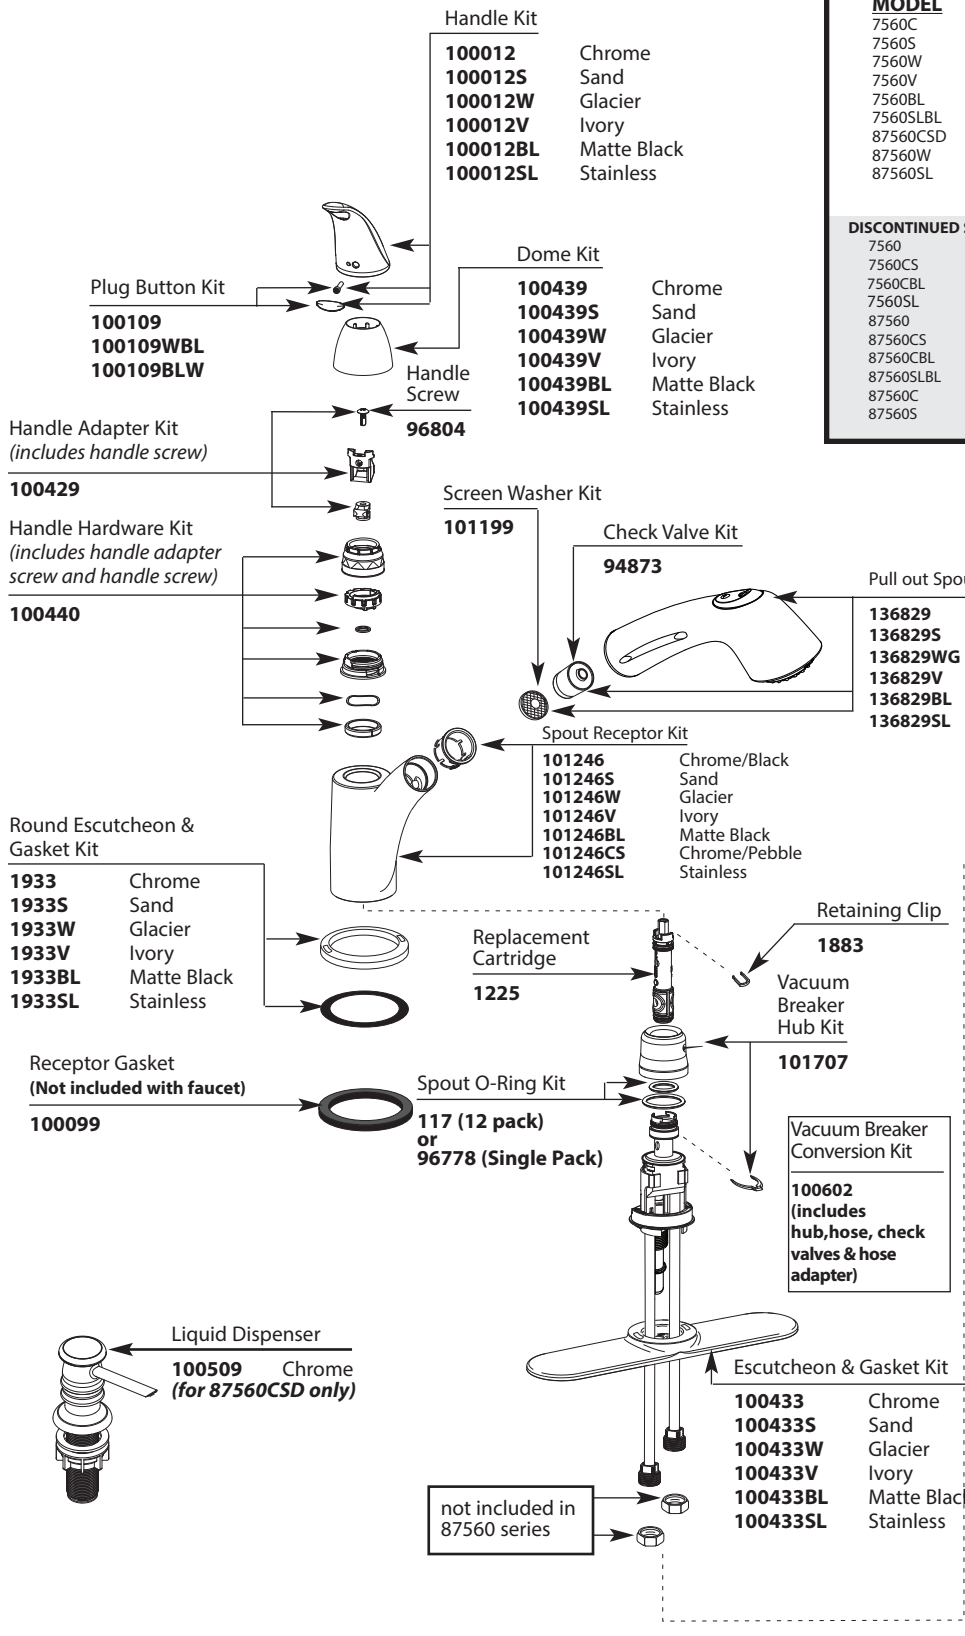

Buy it for looks. Buy it for life.®

■ Order by Part Number

*There is more than 1 version of this model.
Page down to identify the version you have.*

Illustrated Parts

Extensa™ Single Control Kitchen Faucet with Pullout Spray		
MODEL	HANDLE	FINISH
7560C	Lever	Chrome
7560CSL	Lever	Classic Stainless
7560CSLBL	Lever	Classic Stainless/Matte Black
7560BL	Lever	Matte Black
7560V	Lever	Ivory
7560W	Lever	Glacier
7560SRS	Lever	Spot Resist Stainless

Buy it for looks. Buy it for life.®

Illustrated Parts

■ Order by Part Number

Extensa™ Single Control Kitchen Faucet with Pullout Spray		
MODEL	HANDLE	FINISH
7560C	Lever	Chrome
7560CSL	Lever	Classic Stainless
7560CSLBL	Lever	Classic Stainless/Matte Black
7560BL	Lever	Matte Black
7560V	Lever	Ivory
7560W	Lever	Glacier

**HANDLE PLUG BUTTON
PRIOR TO 1/2011**

Plug Button Kit
137403

**QUICK CONNECTION
PRIOR TO 12/2009**

Hose Adapter
136101

HOSE ADAPTER CLIP

Clip
152767

■ Order by Part Number

Extensa™ Single Control Kitchen Faucet with Pullout Spray		
MODEL	HANDLE	FINISH
7560C	Lever	Chrome
7560S	Lever	Sand
7560W	Lever	Glacier
7560V	Lever	Ivory
7560BL	Lever	Matte Black
7560SLBL	Lever	Stainless Steel/Matte Black
87560CSD	Lever	Chrome w/soap dispenser
87560W	Lever	Glacier
87560SL	Lever	Stainless Steel
DISCONTINUED SKUS		
7560	Lever	Chrome/Glacier
7560CS	Lever	Chrome/Sand
7560CBL	Lever	Chrome/Matte Black
7560SL	Lever	Stainless Steel
87560	Lever	Chrome/Glacier
87560CS	Lever	Chrome/Sand
87560CBL	Lever	Chrome/Matte Black
87560SLBL	Lever	Stainless/Matte Black
87560C	Lever	Chrome
87560S	Lever	Sand