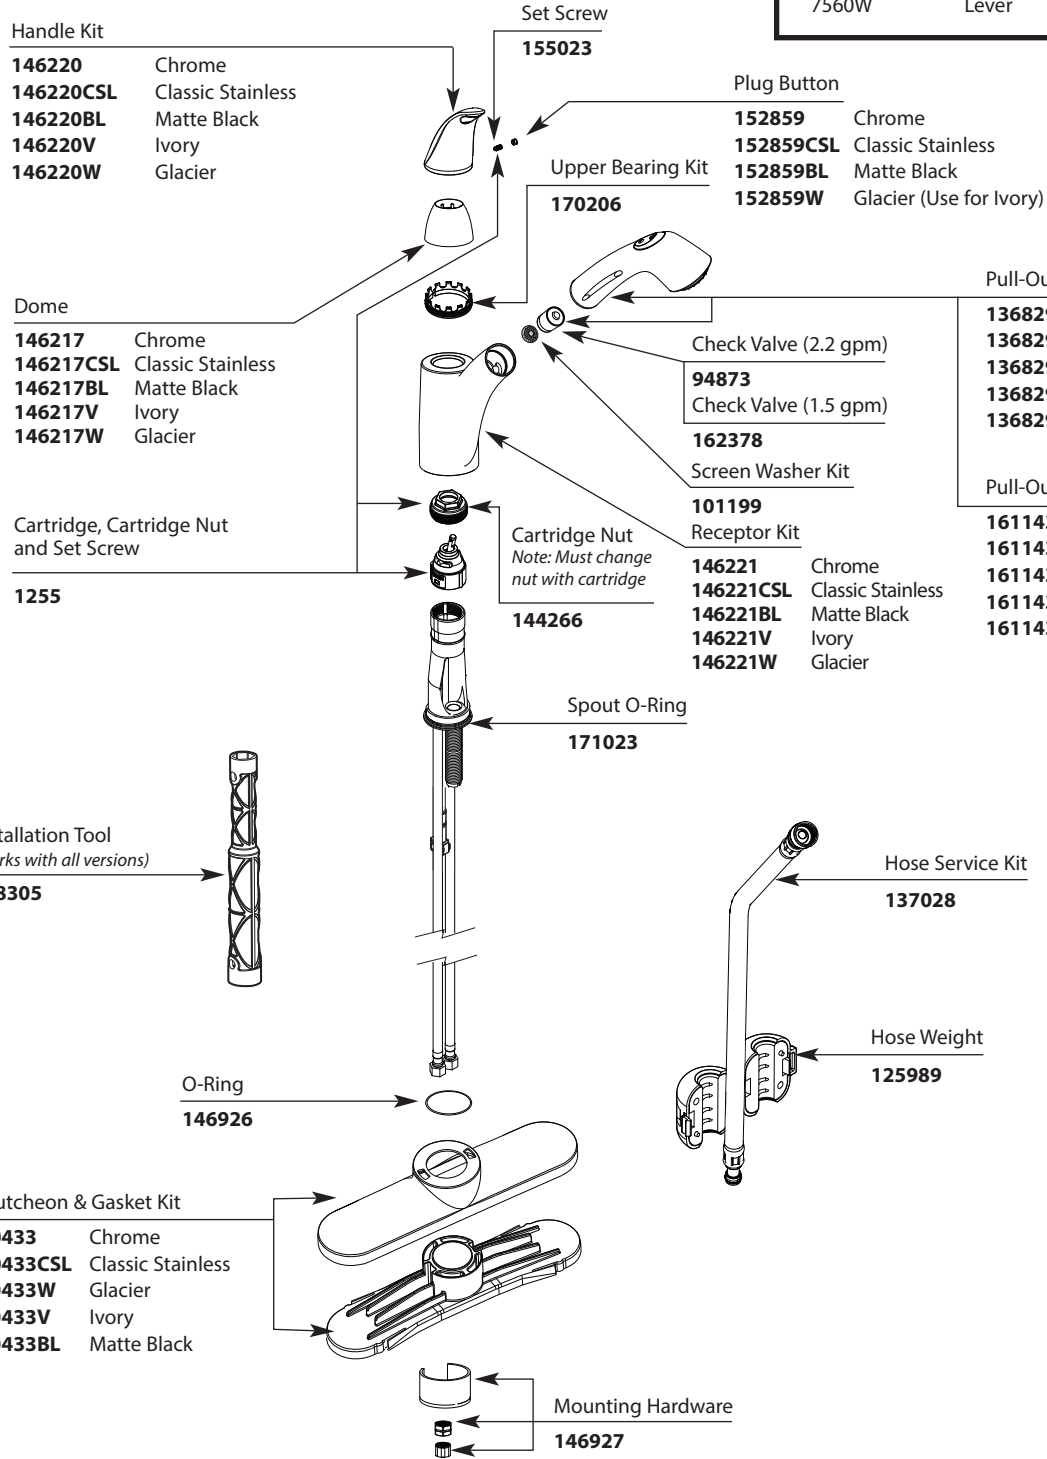

Buy it for looks. Buy it for life.®

■ Order by Part Number

*There is more than 1 version of this model.
Page down to identify the version you have.*

Illustrated Parts

Extensa™ Single Control Kitchen Faucet with Pullout Spray		
MODEL	HANDLE	FINISH
7560C	Lever	Chrome
7560CSL	Lever	Classic Stainless
7560CSLBL	Lever	Classic Stainless/Matte Black
7560BL	Lever	Matte Black
7560V	Lever	Ivory
7560W	Lever	Glacier
7560SRS	Lever	Spot Resist Stainless

Buy it for looks. Buy it for life.®

Illustrated Parts

■ Order by Part Number

Extensa™ Single Control Kitchen Faucet with Pullout Spray		
MODEL	HANDLE	FINISH
7560C	Lever	Chrome
7560CSL	Lever	Classic Stainless
7560CSLBL	Lever	Classic Stainless/Matte Black
7560BL	Lever	Matte Black
7560V	Lever	Ivory
7560W	Lever	Glacier

**HANDLE PLUG BUTTON
PRIOR TO 1/2011**

Plug Button Kit
137403

**QUICK CONNECTION
PRIOR TO 12/2009**

Hose Adapter
136101

HOSE ADAPTER CLIP

Clip
152767

■ Order by Part Number

Extensa™ Single Control Kitchen Faucet with Pullout Spray		
MODEL	HANDLE	FINISH
7560C	Lever	Chrome
7560S	Lever	Sand
7560W	Lever	Glacier
7560V	Lever	Ivory
7560BL	Lever	Matte Black
7560SLBL	Lever	Stainless Steel/Matte Black
87560CSD	Lever	Chrome w/soap dispenser
87560W	Lever	Glacier
87560SL	Lever	Stainless Steel
DISCONTINUED SKUS		
7560	Lever	Chrome/Glacier
7560CS	Lever	Chrome/Sand
7560CBL	Lever	Chrome/Matte Black
7560SL	Lever	Stainless Steel
87560	Lever	Chrome/Glacier
87560CS	Lever	Chrome/Sand
87560CBL	Lever	Chrome/Matte Black
87560SLBL	Lever	Stainless/Matte Black
87560C	Lever	Chrome
87560S	Lever	Sand