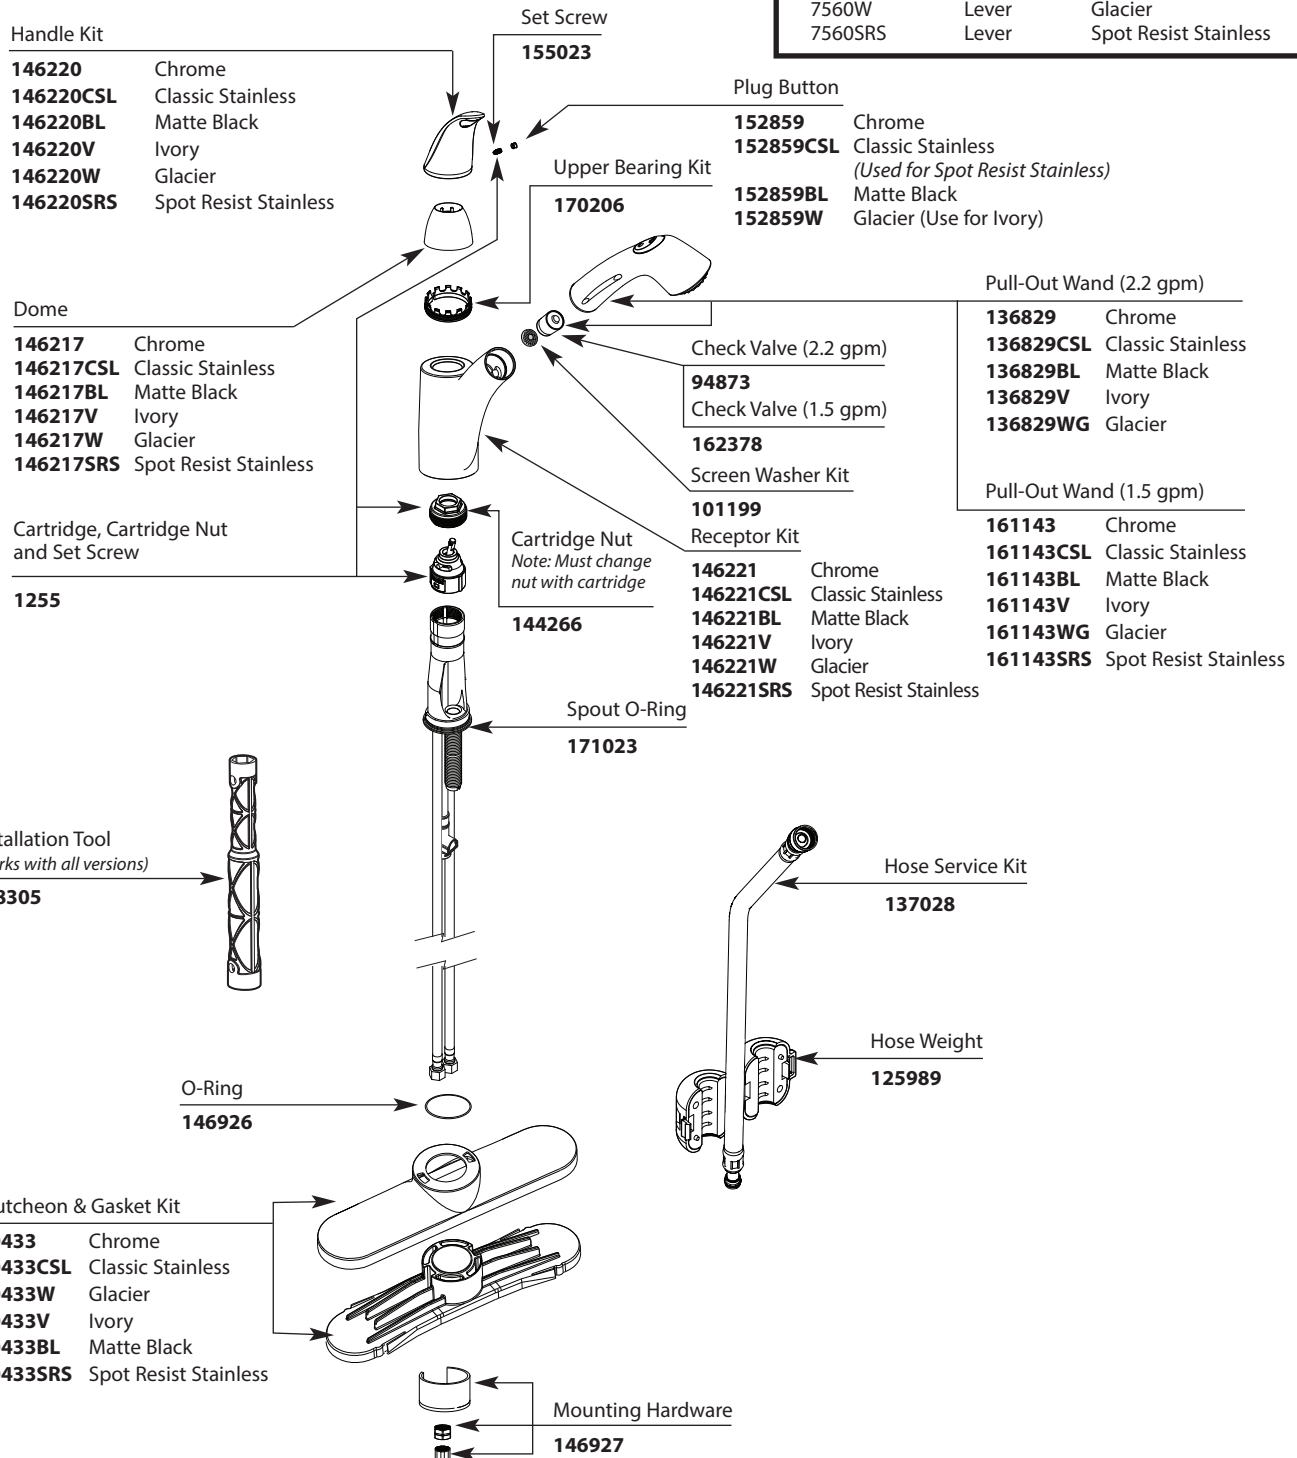

Buy it for looks. Buy it for life.®

■ Order by Part Number

*There is more than 1 version of this model.
Page down to identify the version you have.*

Illustrated Parts

Extensa™ Single Control Kitchen Faucet with Pullout Spray		
MODEL	HANDLE	FINISH
7560C	Lever	Chrome
7560CSL	Lever	Classic Stainless
7560CSLBL	Lever	Classic Stainless/Matte Black
7560BL	Lever	Matte Black
7560V	Lever	Ivory
7560W	Lever	Glacier
7560SRS	Lever	Spot Resist Stainless

Buy it for looks. Buy it for life.®

Illustrated Parts

■ Order by Part Number

Extensa™ Single Control Kitchen Faucet with Pullout Spray		
MODEL	HANDLE	FINISH
7560C	Lever	Chrome
7560CSL	Lever	Classic Stainless
7560CSLBL	Lever	Classic Stainless/Matte Black
7560BL	Lever	Matte Black
7560V	Lever	Ivory
7560W	Lever	Glacier

**HANDLE PLUG BUTTON
PRIOR TO 1/2011**

Plug Button Kit
137403

**QUICK CONNECTION
PRIOR TO 12/2009**

Hose Adapter
136101

HOSE ADAPTER CLIP

Clip
152767

■ Order by Part Number

Extensa™ Single Control Kitchen Faucet with Pullout Spray		
MODEL	HANDLE	FINISH
7560C	Lever	Chrome
7560S	Lever	Sand
7560W	Lever	Glacier
7560V	Lever	Ivory
7560BL	Lever	Matte Black
7560SLBL	Lever	Stainless Steel/Matte Black
87560CSD	Lever	Chrome w/soap dispenser
87560W	Lever	Glacier
87560SL	Lever	Stainless Steel
DISCONTINUED SKUS		
7560	Lever	Chrome/Glacier
7560CS	Lever	Chrome/Sand
7560CBL	Lever	Chrome/Matte Black
7560SL	Lever	Stainless Steel
87560	Lever	Chrome/Glacier
87560CS	Lever	Chrome/Sand
87560CBL	Lever	Chrome/Matte Black
87560SLBL	Lever	Stainless/Matte Black
87560C	Lever	Chrome
87560S	Lever	Sand