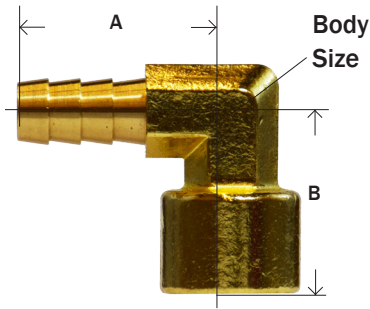

HOSE BARB

BRASS FITTINGS

90° FEMALE HOSE BARB ELBOW

Part #	Hose I.D. x Female NPTF	A	B	Body Size	Approx. Wt. Lbs.	List Price
32-401	1/4" x 1/8"	1.01	0.82	0.47	0.06	4.88
32-402	1/4" x 1/4"	1.13	0.91	0.56	0.10	6.25
32-403	3/8" x 1/8"	1.01	0.82	0.47	0.06	5.77
32-404	3/8" x 1/4"	1.15	0.91	0.56	0.10	6.29
32-405	3/8" x 3/8"	1.15	1.11	0.68	0.14	14.02
32-406	3/8" x 1/2"	1.26	1.39	0.75	0.20	12.43
32-407	1/2" x 1/4"	1.26	0.91	0.56	0.10	7.37
32-410	1/2" x 3/8"	1.24	1.11	0.68	0.14	10.15
32-411	1/2" x 1/2"	1.37	1.39	0.75	0.20	11.55
32-409	3/4" x 3/4"	1.52	1.75	0.81	0.50	16.20

45° ELBOW

Part #	Hose I.D. x Male NPTF	A	B	Body Size	Approx. Wt. Lbs.	List Price
32-110	1/4" x 1/8"	0.91	0.62	0.53	0.04	3.88
32-109*	1/4" x 1/4"	1.00	0.62	0.57	0.06	7.94
32-111	3/8" x 1/8"	0.83	0.66	0.53	0.04	5.48
32-112	3/8" x 1/4"	0.82	0.84	0.53	0.06	4.93
32-113	3/8" x 3/8"	0.93	0.87	0.59	0.08	6.31
32-346	1/2" x 1/4"	1.00	0.84	0.59	0.08	10.06
32-114	1/2" x 3/8"	1.00	0.88	0.59	0.08	8.26
32-116	1/2" x 1/2"	1.15	0.94	0.59	0.12	13.61
32-115	5/8" x 3/8"	0.97	0.88	0.59	0.10	8.80
32-345	3/4" x 1/2"	1.15	0.94	0.81	0.13	25.37

* Barstock

140 HE145 139HB KF-PS45 13945

CROSSES

Part #	Hose ID	List Price
32-608	1/4	3.68
32-609	5/16	4.27
32-610	3/8	5.47

HOSE WYES AVAILABLE WITH EXTENDED LEAD TIME.