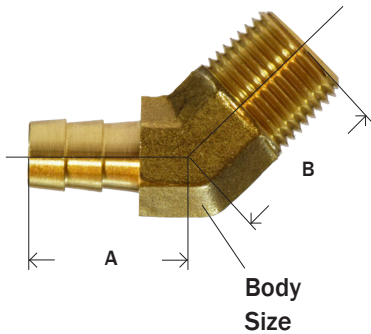

HOSE BARB

BRASS FITTINGS

90° FEMALE HOSE BARB ELBOW

Part #	Hose I.D. x Female NPTF	A	B	Body Size	Approx. Wt. Lbs.	List Price
32-401	1/4" x 1/8"	1.01	0.82	0.47	0.06	4.88
32-402	1/4" x 1/4"	1.13	0.91	0.56	0.10	6.25
32-403	3/8" x 1/8"	1.01	0.82	0.47	0.06	5.77
32-404	3/8" x 1/4"	1.15	0.91	0.56	0.10	6.29
32-405	3/8" x 3/8"	1.15	1.11	0.68	0.14	14.02
32-406	3/8" x 1/2"	1.26	1.39	0.75	0.20	12.43
32-407	1/2" x 1/4"	1.26	0.91	0.56	0.10	7.37
32-410	1/2" x 3/8"	1.24	1.11	0.68	0.14	10.15
32-411	1/2" x 1/2"	1.37	1.39	0.75	0.20	11.55
32-409	3/4" x 3/4"	1.52	1.75	0.81	0.50	16.20

45° ELBOW

Part #	Hose I.D. x Male NPTF	A	B	Body Size	Approx. Wt. Lbs.	List Price
32-110	1/4" x 1/8"	0.91	0.62	0.53	0.04	3.88
32-109*	1/4" x 1/4"	1.00	0.62	0.57	0.06	7.94
32-111	3/8" x 1/8"	0.83	0.66	0.53	0.04	5.48
32-112	3/8" x 1/4"	0.82	0.84	0.53	0.06	4.93
32-113	3/8" x 3/8"	0.93	0.87	0.59	0.08	6.31
32-346	1/2" x 1/4"	1.00	0.84	0.59	0.08	10.06
32-114	1/2" x 3/8"	1.00	0.88	0.59	0.08	8.26
32-116	1/2" x 1/2"	1.15	0.94	0.59	0.12	13.61
32-115	5/8" x 3/8"	0.97	0.88	0.59	0.10	8.80
32-345	3/4" x 1/2"	1.15	0.94	0.81	0.13	25.37

* Barstock

140 HE145 139HB KF-PS45 13945

CROSSES

Part #	Hose ID	List Price
32-608	1/4	3.68
32-609	5/16	4.27
32-610	3/8	5.47

HOSE WYES AVAILABLE WITH EXTENDED LEAD TIME.