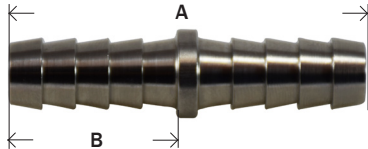

## BARSTOCK / CAST SS HOSE BARB

### 316 STAINLESS STEEL MACHINED RIGID MALE ADAPTER

Part #	Hose I.D. x NPT	List Price
32-001SS	1/8" x 1/8"	6.86
32-002SS	3/16" x 1/8"	7.39
32-003SS	3/16" x 1/4"	9.83
32-004SS	1/4" x 1/8"	8.91
32-005SS	1/4" x 1/4"	9.90
32-006SS	1/4" x 3/8"	18.46
32-008SS	5/16" x 1/8"	8.00
32-009SS	5/16" x 1/4"	10.89
32-010SS	5/16" x 3/8"	15.15
32-011SS	3/8" x 1/8"	8.92
32-012SS	3/8" x 1/4"	11.02
32-013SS	3/8" x 3/8"	14.06
32-014SS	3/8" x 1/2"	23.52
32-015SS	1/2" x 1/4"	12.21
32-016SS	1/2" x 3/8"	19.07
32-017SS	1/2" x 1/2"	18.47
32-018SS	1/2" x 3/4"	25.08
32-019SS	5/8" x 3/8"	13.68
32-020SS	5/8" x 1/2"	22.11
32-021SS	5/8" x 3/4"	29.04
32-022SS	3/4" x 1/2"	19.56
32-023SS	3/4" x 3/4"	27.90
32-024SS	1" x 3/4"	28.12

### 316 STAINLESS STEEL SPLICER

Part #	Hose I.D. x Hose I.D.	A	B	List Price
32-093SS	1/4"	2.03	0.97	5.13
32-095SS	3/8"	2.06	0.97	6.49
32-096SS	1/2"	2.06	0.97	10.23
32-098SS	3/4"	2.50	1.19	15.13

### 316 STAINLESS STEEL BARB ELBOW

Part #	Hose I.D. x NPT	List Price
32-038SS	1/4 x 1/8	14.92
32-039SS	1/4 x 1/4	17.07
32-041SS	3/8 x 1/4	16.77
32-042SS	3/8 x 3/8	16.77
32-043SS	1/2" x 3/8"	28.85
32-311SS	1/2 x 1/2	19.15
32-314SS	3/4" x 3/4"	80.72