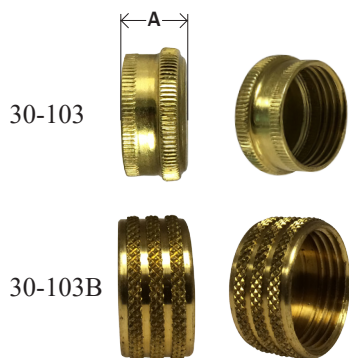

GARDEN HOSE

BRASS FITTINGS

GARDEN HOSE WASHERS

Part #	Size	A	B	Thickness	Approx. Wt. Lbs.	List Price
30-150	black*	0.98	0.68	0.13	0.01	0.22
30-150R	red	1.00	0.68	0.13	0.01	0.19
30-150B	black rubber	1.00	0.68	0.13	0.01	0.28
30-151	1"	1.27	0.86	0.16	0.01	0.53

GHW 901GH

* plasticized rubber

GARDEN HOSE FILTER WASHER

• 300 Series Stainless Steel Screen

Part #	Size	A	B	Approx. Wt. Lbs.	List Price
30-180	30 Mesh	0.52	1.00	0.02	1.03
30-180F	60 Mesh	0.52	1.00	0.02	1.12

LA662

GARDEN HOSE CAP

Part #	Size	A	Approx. Wt. Lbs.	List Price
30-103	3/4" Die Cast	0.58	0.04	1.79
30-103B	3/4" Barstock	0.60	0.048	5.04

513 96GH GHN5 HC1 LA215 21518 200-W

• Garden hose washers sold separately

GARDEN HOSE CAP WITH CHAIN

Part #	Size	A	Approx. Wt. Lbs.	List Price
30-142	3/4" w/ 12" Chain	0.58	0.06	8.17

* Zinc die cast

GARDEN HOSE PLUG

Part #	Size	A	B	Approx. Wt. Lbs.	List Price
30-026	3/4"	0.69	0.61	0.12	9.51