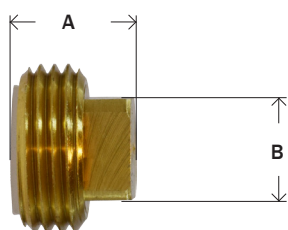

GARDEN HOSE

BRASS FITTINGS

GARDEN HOSE WASHERS

Part #	Size	A	B	Thickness	Approx. Wt. Lbs.	List Price
30-150	black*	0.98	0.68	0.13	0.01	0.22
30-150R	red	1.00	0.68	0.13	0.01	0.19
30-150B	black rubber	1.00	0.68	0.13	0.01	0.28
30-151	1"	1.27	0.86	0.16	0.01	0.53

GHW 901GH

* plasticized rubber

GARDEN HOSE FILTER WASHER

• 300 Series Stainless Steel Screen

Part #	Size	A	B	Approx. Wt. Lbs.	List Price
30-180	30 Mesh	0.52	1.00	0.02	1.03
30-180F	60 Mesh	0.52	1.00	0.02	1.12

LA662

GARDEN HOSE CAP

Part #	Size	A	Approx. Wt. Lbs.	List Price
30-103	3/4" Die Cast	0.58	0.04	1.79
30-103B	3/4" Barstock	0.60	0.048	5.04

513 96GH GHN5 HC1 LA215 21518 200-W

• Garden hose washers sold separately

GARDEN HOSE CAP WITH CHAIN

Part #	Size	A	Approx. Wt. Lbs.	List Price
30-142	3/4" w/ 12" Chain	0.58	0.06	8.17

* Zinc die cast

GARDEN HOSE PLUG

Part #	Size	A	B	Approx. Wt. Lbs.	List Price
30-026	3/4"	0.69	0.61	0.12	9.51