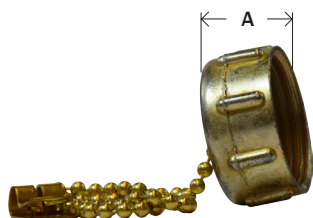

GARDEN HOSE

BRASS FITTINGS

GARDEN HOSE WASHERS

Part #	Size	A	B	Thickness	Approx. Wt. Lbs.	List Price
30-150	black*	0.98	0.68	0.13	0.01	0.22
30-150R	red	1.00	0.68	0.13	0.01	0.19
30-150B	black rubber	1.00	0.68	0.13	0.01	0.28
30-151	1"	1.27	0.86	0.16	0.01	0.53

GHW 901GH

* plasticized rubber

GARDEN HOSE FILTER WASHER

• 300 Series Stainless Steel Screen

Part #	Size	A	B	Approx. Wt. Lbs.	List Price
30-180	30 Mesh	0.52	1.00	0.02	1.03
30-180F	60 Mesh	0.52	1.00	0.02	1.12

LA662

GARDEN HOSE CAP

Part #	Size	A	Approx. Wt. Lbs.	List Price
30-103	3/4" Die Cast	0.58	0.04	1.79
30-103B	3/4" Barstock	0.60	0.048	5.04

513 96GH GHN5 HC1 LA215 21518 200-W

• Garden hose washers sold separately

GARDEN HOSE CAP WITH CHAIN

Part #	Size	A	Approx. Wt. Lbs.	List Price
30-142	3/4" w/ 12" Chain	0.58	0.06	8.17

* Zinc die cast

GARDEN HOSE PLUG

Part #	Size	A	B	Approx. Wt. Lbs.	List Price
30-026	3/4"	0.69	0.61	0.12	9.51