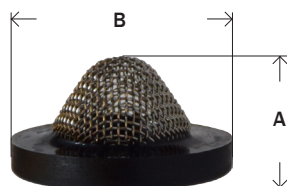

GARDEN HOSE

BRASS FITTINGS

GARDEN HOSE WASHERS

Part #	Size	A	B	Thickness	Approx. Wt. Lbs.	List Price
30-150	black*	0.98	0.68	0.13	0.01	0.22
30-150R	red	1.00	0.68	0.13	0.01	0.19
30-150B	black rubber	1.00	0.68	0.13	0.01	0.28
30-151	1"	1.27	0.86	0.16	0.01	0.53

GHW 901GH

* plasticized rubber

GARDEN HOSE FILTER WASHER

• 300 Series Stainless Steel Screen

Part #	Size	A	B	Approx. Wt. Lbs.	List Price
30-180	30 Mesh	0.52	1.00	0.02	1.03
30-180F	60 Mesh	0.52	1.00	0.02	1.12

LA662

GARDEN HOSE CAP

Part #	Size	A	Approx. Wt. Lbs.	List Price
30-103	3/4" Die Cast	0.58	0.04	1.79
30-103B	3/4" Barstock	0.60	0.048	5.04

513 96GH GHN5 HC1 LA215 21518 200-W

• Garden hose washers sold separately

GARDEN HOSE CAP WITH CHAIN

Part #	Size	A	Approx. Wt. Lbs.	List Price
30-142	3/4" w/ 12" Chain	0.58	0.06	8.17

* Zinc die cast

GARDEN HOSE PLUG

Part #	Size	A	B	Approx. Wt. Lbs.	List Price
30-026	3/4"	0.69	0.61	0.12	9.51