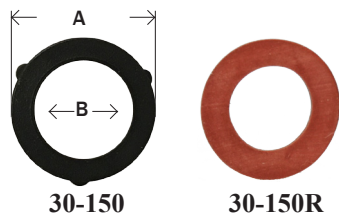

GARDEN HOSE

BRASS FITTINGS

GARDEN HOSE WASHERS

Part #	Size	A	B	Thickness	Approx. Wt. Lbs.	List Price
30-150	black*	0.98	0.68	0.13	0.01	0.22
30-150R	red	1.00	0.68	0.13	0.01	0.19
30-150B	black rubber	1.00	0.68	0.13	0.01	0.28
30-151	1"	1.27	0.86	0.16	0.01	0.53

GHW 901GH

* plasticized rubber

GARDEN HOSE FILTER WASHER

• 300 Series Stainless Steel Screen

Part #	Size	A	B	Approx. Wt. Lbs.	List Price
30-180	30 Mesh	0.52	1.00	0.02	1.03
30-180F	60 Mesh	0.52	1.00	0.02	1.12

LA662

GARDEN HOSE CAP

Part #	Size	A	Approx. Wt. Lbs.	List Price
30-103	3/4" Die Cast	0.58	0.04	1.79
30-103B	3/4" Barstock	0.60	0.048	5.04

513 96GH GHN5 HC1 LA215 21518 200-W

• Garden hose washers sold separately

GARDEN HOSE CAP WITH CHAIN

Part #	Size	A	Approx. Wt. Lbs.	List Price
30-142	3/4" w/ 12" Chain	0.58	0.06	8.17

* Zinc die cast

GARDEN HOSE PLUG

Part #	Size	A	B	Approx. Wt. Lbs.	List Price
30-026	3/4"	0.69	0.61	0.12	9.51