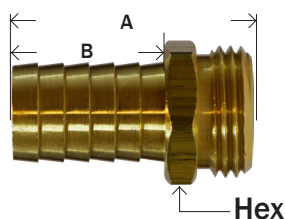

GARDEN HOSE

BRASS/STAINLESS FITTINGS

BARSTOCK BRASS GARDEN HOSE COUPLINGS

FEMALE SWIVEL ONLY

•WASHER INCLUDED

BRASS

Part #	Hose Barb x FGH	A	B	Hex	Approx. Wt. Lbs.	List Price
30-031	3/8" x 3/4"	1.82	1.19	1.18	0.11	4.87
30-032	1/2" x 3/4"	1.82	1.19	1.18	0.12	4.83
30-033	5/8" x 3/4"	1.82	1.19	1.18	0.13	5.16
30-034	3/4" x 3/4"	1.82	1.19	1.18	0.15	5.60
30-044	1" x 3/4"	2.10	1.19	1.18	0.18	8.01
30-035	1" x 1"	2.28	1.47	1.50	0.18	15.66

STAINLESS STEEL 316

30-032SS	1/2" x 3/4"	1.82	1.19	1.18	0.12	27.41
30-033SS	5/8" x 3/4"	1.82	1.19	1.18	0.13	27.41
30-034SS	3/4" x 3/4"	1.82	1.19	1.18	0.15	31.94

MALE END ONLY

BRASS

Part #	Hose Barb x MGH	A	B	Hex	Approx. Wt. Lbs.	List Price
30-039	3/8" x 3/4"	1.88	1.19	1.06	0.12	4.42
30-040	1/2" x 3/4"	1.88	1.19	1.06	0.12	3.97
30-041	5/8" x 3/4"	1.88	1.19	1.06	0.12	4.38
30-042	3/4" x 3/4"	1.88	1.19	1.06	0.13	4.29
30-045	1" x 3/4"	1.94	1.19	1.06	0.21	6.41
30-043	1" x 1"	2.34	1.47	1.37	0.26	15.00

STAINLESS STEEL 316

30-040SS	1/2" x 3/4"	1.88	1.19	1.06	0.12	22.91
30-041SS	5/8" x 3/4"	1.88	1.19	1.06	0.12	22.91
30-042SS	3/4" x 3/4"	1.88	1.19	1.06	0.13	26.36

GARDEN HOSE COUPLING

•WASHER INCLUDED

BRASS

Part #	Hose Barb	List Price
30-025	3/8"	9.19
30-027	1/2"	10.16
30-028	5/8"	10.76
30-029	3/4"	9.91
30-046	1"(3/4" threads)	30.06
30-030	1"	30.49

STAINLESS STEEL 316

30-027SS	1/2"	55.34
30-028SS	5/8"	55.34
30-029SS	3/4"	59.21