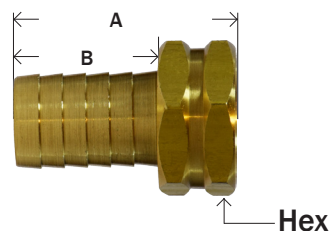

GARDEN HOSE

BRASS/STAINLESS FITTINGS

BARSTOCK BRASS GARDEN HOSE COUPLINGS

FEMALE SWIVEL ONLY

•WASHER INCLUDED

BRASS

Part #	Hose Barb x FGH	A	B	Hex	Approx. Wt. Lbs.	List Price
30-031	3/8" x 3/4"	1.82	1.19	1.18	0.11	4.87
30-032	1/2" x 3/4"	1.82	1.19	1.18	0.12	4.83
30-033	5/8" x 3/4"	1.82	1.19	1.18	0.13	5.16
30-034	3/4" x 3/4"	1.82	1.19	1.18	0.15	5.60
30-044	1" x 3/4"	2.10	1.19	1.18	0.18	8.01
30-035	1" x 1"	2.28	1.47	1.50	0.18	15.66

STAINLESS STEEL 316

30-032SS	1/2" x 3/4"	1.82	1.19	1.18	0.12	27.41
30-033SS	5/8" x 3/4"	1.82	1.19	1.18	0.13	27.41
30-034SS	3/4" x 3/4"	1.82	1.19	1.18	0.15	31.94

MALE END ONLY

BRASS

Part #	Hose Barb x MGH	A	B	Hex	Approx. Wt. Lbs.	List Price
30-039	3/8" x 3/4"	1.88	1.19	1.06	0.12	4.42
30-040	1/2" x 3/4"	1.88	1.19	1.06	0.12	3.97
30-041	5/8" x 3/4"	1.88	1.19	1.06	0.12	4.38
30-042	3/4" x 3/4"	1.88	1.19	1.06	0.13	4.29
30-045	1" x 3/4"	1.94	1.19	1.06	0.21	6.41
30-043	1" x 1"	2.34	1.47	1.37	0.26	15.00

STAINLESS STEEL 316

30-040SS	1/2" x 3/4"	1.88	1.19	1.06	0.12	22.91
30-041SS	5/8" x 3/4"	1.88	1.19	1.06	0.12	22.91
30-042SS	3/4" x 3/4"	1.88	1.19	1.06	0.13	26.36

GARDEN HOSE COUPLING

•WASHER INCLUDED

BRASS

Part #	Hose Barb	List Price
30-025	3/8"	9.19
30-027	1/2"	10.16
30-028	5/8"	10.76
30-029	3/4"	9.91
30-046	1"(3/4" threads)	30.06
30-030	1"	30.49

STAINLESS STEEL 316

30-027SS	1/2"	55.34
30-028SS	5/8"	55.34
30-029SS	3/4"	59.21