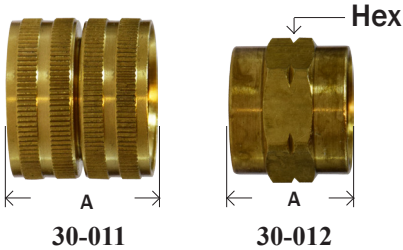

SWIVEL - MGH X FGH

•WASHER INCLUDED

Internal Hex ↘

Part #	MGH X FGH	A	Hex	Approx. Wt. Lbs.	List Price
30-000**	3/4" x 3/4"	1.03	0.50*	0.26	6.06

* Internal Hex
 * Not a live swivel
 ** available in swivel crimp style

SWIVEL - FGH X FGH

•WASHER INCLUDED

Part #	FGH X FGH	A	Hex	Approx. Wt. Lbs.	List Price
30-011	3/4" x 3/4"	1.03	1.18 O.D.	0.24	5.24
30-012	No Swivel	1.08	1.19	0.24	9.52

HUS 91 203W GSU 101GHSV 22AS 506 FS66

SWIVEL - FGH X FEMALE PIPE

•WASHER INCLUDED

Part #	FGH x Female NPTF	A	Hex	Approx. Wt. Lbs.	List Price
30-001	3/4" x 1/2"	1.20	1.00	0.11	5.79
30-006	3/4" x 3/4"	1.11	1.12	0.11	5.55

S1 HSU11 91Z 197S 98GHSV 5AS 21517 502 FS65

RIGID - FGH X FEMALE PIPE

•WASHER INCLUDED

Part #	FGH x Female NPTF	A	Hex	Approx. Wt. Lbs.	List Price
30-016	3/4" x 1/8"	1.02	1.18	0.08	13.60
30-017	3/4" x 1/4"	0.65	1.12	0.07	4.60
30-018	3/4" x 3/8"	1.19	1.18	0.11	4.93