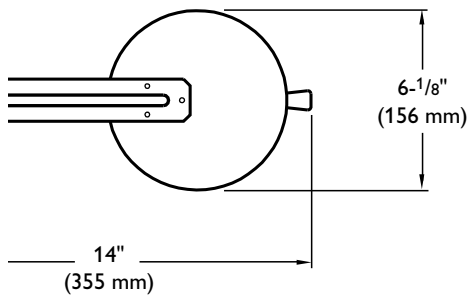

dimensions

trims

Lamp	Wattage	
	IC	Non-IC
PR75ASIC		
PAR30	50W	50W
PAR30L	75W	75W
PAR38	90W	90W
R/BR30	75W	75W

Lamp	Wattage	
	IC	Non-IC
PR75ASIC		
PAR30	50W	50W
PAR30L	75W	75W
PAR38	90W	90W
R/BR30	75W	75W
R/BR40	90W	90W

Lamp	Wattage	
	IC	Non-IC
PR75ASIC		

IC	Lamp
CFRIC6V13QNE1NB/QL613NB	CFM13W/GX24Q
CFRIC6V13QUNB	CFM13W/GX24Q
CFRIC6V18QNE1NB/QL618NB	CFM18W/GX24Q
CFRIC6V18QUNB	CFM18W/GX24Q
CFRIC6V26QNE1NB/QL626NB	CFM26W/GX24Q
CFRIC6V26QUNB	CFM26W/GX24Q

Lamp	IC	Non-IC
PR75ASIC		
PAR30	50W	50W

Lamp	IC	Non-IC
R9ASIC		
PAR30	50W	50W
PAR30L	75W	75W
R/BR30	65W	60W
RR9ASIC		
PAR30	50W	50W
R/BR30	45W	45W

Lamp	IC	Non-IC
R150ASIC		
A19	60W	
CR1 / QL6 / CRR1		
A19	25W	75W
CR1NB / QL6NB / CRR1NB		
A19	25W	75W

Lamp	IC	Non-IC
PR75ASIC		
A19	25W	25W

Lamp	IC	Non-IC
R9 / RR9		
R/BR30		75W

Some luminaires use fluorescent or high intensity discharge (HID) lamps that contain small amounts of mercury. Such lamps are labeled, "Contain Mercury" and/or the symbol "HG". Lamps that contain mercury must be disposed of in accordance with local requirements. Information regarding lamp recycling and disposal can be found at www.lamprecycle.org

© 2013 Koninklijke Philips Electronics N.V. All rights reserved.
Specifications are subject to change without notice.
www.philips.com/luminaires

Philips Lighting Company
200 Franklin Square Drive
Somerset, NJ 08873
Phone: 855-486-2216

Philips Lighting Company
281 Hillmount Road
Markham ON, Canada L6C 2S3
Phone: 800-668-9008