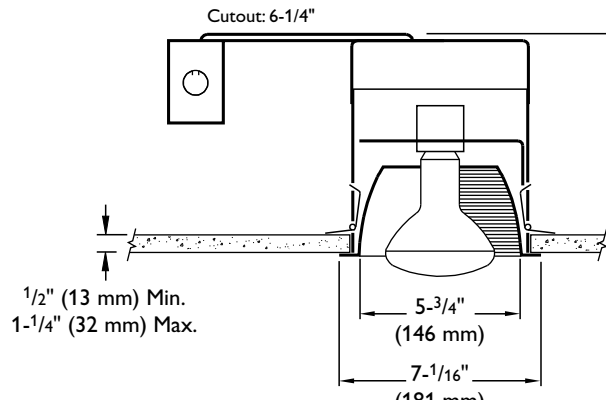

dimensions

trims

Lamp	Wattage	
	IC	Non-IC
PR75ASIC		
PAR30	50W	50W
PAR30L	75W	75W
PAR38	90W	90W
R/BR30	75W	75W

Lamp	Wattage	
	IC	Non-IC
PR75ASIC		
PAR30	50W	50W
PAR30L	75W	75W
PAR38	90W	90W
R/BR30	75W	75W
R/BR40	90W	90W

Lamp	Wattage	
	IC	Non-IC
PR75ASIC		

IC	Lamp
CFRIC6V13QNE1NB/QL613NB	CFM13W/GX24Q
CFRIC6V13QUNB	CFM13W/GX24Q
CFRIC6V18QNE1NB/QL618NB	CFM18W/GX24Q
CFRIC6V18QUNB	CFM18W/GX24Q
CFRIC6V26QNE1NB/QL626NB	CFM26W/GX24Q
CFRIC6V26QUNB	CFM26W/GX24Q

Lamp	IC	Non-IC
PR75ASIC		
PAR30	50W	50W

Lamp	IC	Non-IC
R9ASIC		
PAR30	50W	50W
PAR30L	75W	75W
R/BR30	65W	60W
RR9ASIC		
PAR30	50W	50W
R/BR30	45W	45W

Lamp	IC	Non-IC
R150ASIC		
A19	60W	
CR1 / QL6 / CRR1		
A19	25W	75W
CR1NB / QL6NB / CRR1NB		
A19	25W	75W

Lamp	IC	Non-IC
PR75ASIC		
A19	25W	25W

Lamp	IC	Non-IC
R9 / RR9		
R/BR30		75W

Some luminaires use fluorescent or high intensity discharge (HID) lamps that contain small amounts of mercury. Such lamps are labeled, "Contain Mercury" and/or the symbol "HG". Lamps that contain mercury must be disposed of in accordance with local requirements. Information regarding lamp recycling and disposal can be found at www.lamprecycle.org

© 2013 Koninklijke Philips Electronics N.V. All rights reserved.
Specifications are subject to change without notice.
www.philips.com/luminaires

Philips Lighting Company
200 Franklin Square Drive
Somerset, NJ 08873
Phone: 855-486-2216

Philips Lighting Company
281 Hillmount Road
Markham ON, Canada L6C 2S3
Phone: 800-668-9008