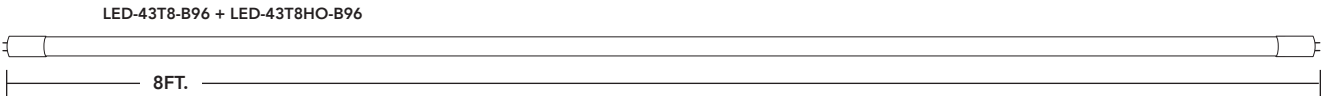

T8 RETROFITS BALLAST BYPASS - TYPE B - DOUBLE-ENDED POWER

easier to install

double ended power

- 9W, 12W, 15W & 43W models.
- Available in 2ft, 3ft, 4ft & 8ft lengths.
- 3000K, 3500K, 4000K & 5000K color options.
- Beautiful uniform illumination from our glass construction.
- Frosted lens softens the light output.
- 8ft lamps is available in either single pin (FA8) or HO (R17D) style end caps.
- Approved for installation in completely enclosed fixtures

PART #	UPC	REPLACES	WATTAGE	LUMENS	CCT (K)	BASE	LENGTH	QUICK SHIP
LED-9T8-840DE24-G3	844006022877	17W	9W	1150	4000K	G13	2 FT	●
LED-12T8-840DE36-G3	844006022914	25W	12W	1450	4000K	G13	3 FT	●
LED-12T8-840DE48-G3	844006022952	32W	12W	1800	4000K	G13	4 FT	●
LED-15T8-840DE48-G3	844006022990	32W	15W	2200	4000K	G13	4 FT	●
LED-43T8-840B96-G3	844006023058	60W-90W	43W	5500	4000K	FA8	8 FT (w/ FA8 ends)	●
LED-43T8HO-840B96-G3	844006023034	60W-90W	43W	5500	4000K	R17D	8 FT (w/ R17D ends)	●

* All models intended to replace T8 fluorescent lamps of the same length.
 * See page 2 for additional color temperatures.

T8 RETROFITS BALLAST BYPASS - TYPE B

PART NUMBER BUILDER

MFR	WATTAGE	PRODUCT	CCT	TECHNOLOGY	LENGTH (IN)	GENERATION
LED		T8				G3
	9	T8HO*	830=3000K/85CRI	DE	24	
	12	*8FT MODEL ONLY	835=3500K/85CRI	B	36	
	15		840=4000K/85CRI		48	
	43		850=5000K/85CRI		96	