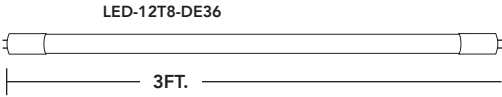

T8 RETROFITS BALLAST BYPASS - TYPE B - DOUBLE-ENDED POWER

easier to install

double ended power

- 9W, 12W, 15W & 43W models.
- Available in 2ft, 3ft, 4ft & 8ft lengths.
- 3000K, 3500K, 4000K & 5000K color options.
- Beautiful uniform illumination from our glass construction.
- Frosted lens softens the light output.
- 8ft lamps is available in either single pin (FA8) or HO (R17D) style end caps.
- Approved for installation in completely enclosed fixtures

PART #	UPC	REPLACES	WATTAGE	LUMENS	CCT (K)	BASE	LENGTH	QUICK SHIP
LED-9T8-840DE24-G3	844006022877	17W	9W	1150	4000K	G13	2 FT	●
LED-12T8-840DE36-G3	844006022914	25W	12W	1450	4000K	G13	3 FT	●
LED-12T8-840DE48-G3	844006022952	32W	12W	1800	4000K	G13	4 FT	●
LED-15T8-840DE48-G3	844006022990	32W	15W	2200	4000K	G13	4 FT	●
LED-43T8-840B96-G3	844006023058	60W-90W	43W	5500	4000K	FA8	8 FT (w/ FA8 ends)	●
LED-43T8HO-840B96-G3	844006023034	60W-90W	43W	5500	4000K	R17D	8 FT (w/ R17D ends)	●

* All models intended to replace T8 fluorescent lamps of the same length.
 * See page 2 for additional color temperatures.

T8 RETROFITS BALLAST BYPASS - TYPE B

PART NUMBER BUILDER

MFR	WATTAGE	PRODUCT	CCT	TECHNOLOGY	LENGTH (IN)	GENERATION
LED		T8				G3
	9	T8HO*	830=3000K/85CRI	DE	24	
	12	*8FT MODEL ONLY	835=3500K/85CRI	B	36	
	15		840=4000K/85CRI		48	
	43		850=5000K/85CRI		96	