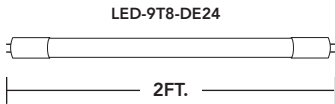

T8 RETROFITS BALLAST BYPASS - TYPE B

PART NUMBER BUILDER

MFR	WATTAGE	PRODUCT	CCT	TECHNOLOGY	LENGTH (IN)	GENERATION
LED		T8				G3
	9	T8HO*	830=3000K/85CRI	DE	24	
	12	*8FT MODEL ONLY	835=3500K/85CRI	B	36	
	15		840=4000K/85CRI		48	
	43		850=5000K/85CRI		96	

ORDERING EXAMPLE
LED-9T8-840DE24-G3

ORDERING GUIDE

PART #	UPC	REPLACES	WATTAGE	LUMENS	CCT (K)	BASE	LENGTH	QUICK SHIP
LED-9T8-830DE24-G3	844006022853	17W	9W	1100	3000K	G13	2 FT	
LED-9T8-835DE24-G3	844006022860	17W	9W	1100	3500K	G13	2 FT	●
LED-9T8-840DE24-G3	844006022877	17W	9W	1150	4000K	G13	2 FT	●
LED-9T8-850DE24-G3	844006022884	17W	9W	1150	5000K	G13	2 FT	●
LED-12T8-830DE36-G3	844006022891	25W	12W	1400	3000K	G13	3 FT	
LED-12T8-835DE36-G3	844006022907	25W	12W	1400	3500K	G13	3 FT	●
LED-12T8-840DE36-G3	844006022914	25W	12W	1450	4000K	G13	3 FT	●
LED-12T8-850DE36-G3	844006022921	25W	12W	1450	5000K	G13	3 FT	●
LED-12T8-830DE48-G3	844006022938	32W	12W	1700	3000K	G13	4 FT	
LED-12T8-835DE48-G3	844006022945	32W	12W	1700	3500K	G13	4 FT	●
LED-12T8-840DE48-G3	844006022952	32W	12W	1800	4000K	G13	4 FT	●
LED-12T8-850DE48-G3	844006022969	32W	12W	1800	5000K	G13	4 FT	●
LED-15T8-830DE48-G3	844006022976	32W	15W	2100	3000K	G13	4 FT	
LED-15T8-835DE48-G3	844006022983	32W	15W	2100	3500K	G13	4 FT	●
LED-15T8-840DE48-G3	844006022990	32W	15W	2200	4000K	G13	4 FT	●
LED-15T8-850DE48-G3	844006023003	32W	15W	2200	5000K	G13	4 FT	●
LED-43T8-840B96-G3	844006023058	60W-90W	43W	5500	4000K	FA8	8 FT FA8	●
LED-43T8-850B96-G3	844006023065	60W-90W	43W	5500	5000K	FA8	8 FT FA8	●
LED-43T8HO-840B96-G3	844006023034	60W-90W	43W	5500	4000K	R17D	8 FT R17D	●
LED-43T8HO-850B96-G3	844006023041	60W-90W	43W	5500	5000K	R17D	8 FT R17D	●