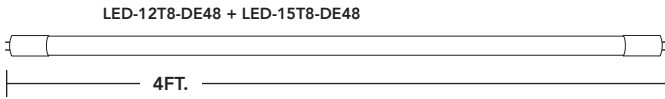

T8 RETROFITS BALLAST BYPASS - TYPE B - DOUBLE-ENDED POWER

easier to install

double ended power

- 9W, 12W, 15W & 43W models.
- Available in 2ft, 3ft, 4ft & 8ft lengths.
- 3000K, 3500K, 4000K & 5000K color options.
- Beautiful uniform illumination from our glass construction.
- Frosted lens softens the light output.
- 8ft lamps is available in either single pin (FA8) or HO (R17D) style end caps.
- Approved for installation in completely enclosed fixtures

PART #	UPC	REPLACES	WATTAGE	LUMENS	CCT (K)	BASE	LENGTH	QUICK SHIP
LED-9T8-840DE24-G3	844006022877	17W	9W	1150	4000K	G13	2 FT	●
LED-12T8-840DE36-G3	844006022914	25W	12W	1450	4000K	G13	3 FT	●
LED-12T8-840DE48-G3	844006022952	32W	12W	1800	4000K	G13	4 FT	●
LED-15T8-840DE48-G3	844006022990	32W	15W	2200	4000K	G13	4 FT	●
LED-43T8-840B96-G3	844006023058	60W-90W	43W	5500	4000K	FA8	8 FT (w/ FA8 ends)	●
LED-43T8HO-840B96-G3	844006023034	60W-90W	43W	5500	4000K	R17D	8 FT (w/ R17D ends)	●

* All models intended to replace T8 fluorescent lamps of the same length.
 * See page 2 for additional color temperatures.

T8 RETROFITS BALLAST BYPASS - TYPE B

PART NUMBER BUILDER

MFR	WATTAGE	PRODUCT	CCT	TECHNOLOGY	LENGTH (IN)	GENERATION
LED		T8				G3
	9	T8HO*	830=3000K/85CRI	DE	24	
	12	*8FT MODEL ONLY	835=3500K/85CRI	B	36	
	15		840=4000K/85CRI		48	
	43		850=5000K/85CRI		96	