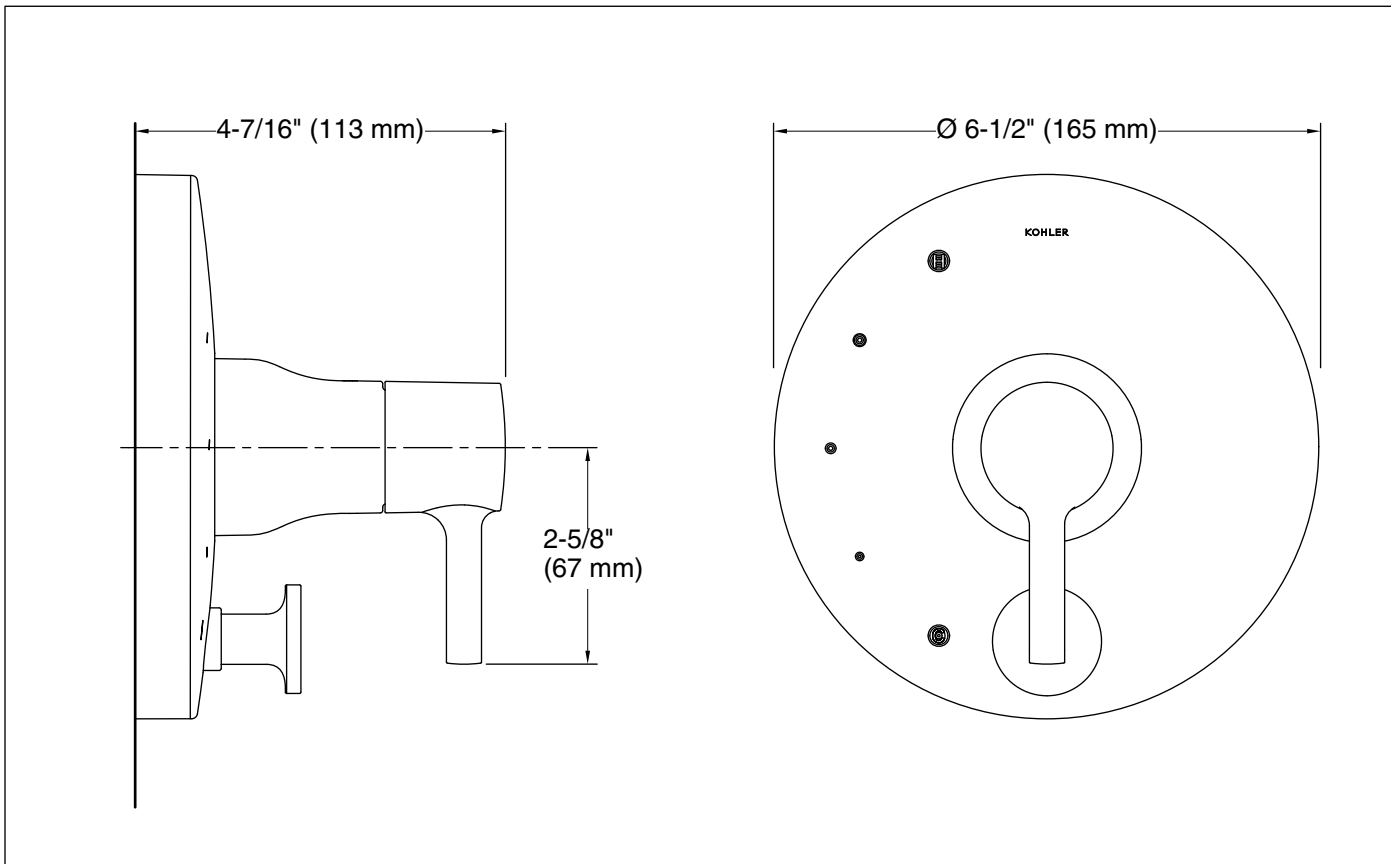

Technical Information

All product dimensions are nominal.

Notes

Install this product according to the installation instructions.

Avoid cross-flow conditions. Do not install shut-off device on either valve outlet.

Install straight pipe or tube drop of 7" (178 mm) to 18" (457 mm) with single elbow between the valve and wall-mount spout.

ADA, OBC, CSA B651 compliant when installed to the specific requirements of these regulations.