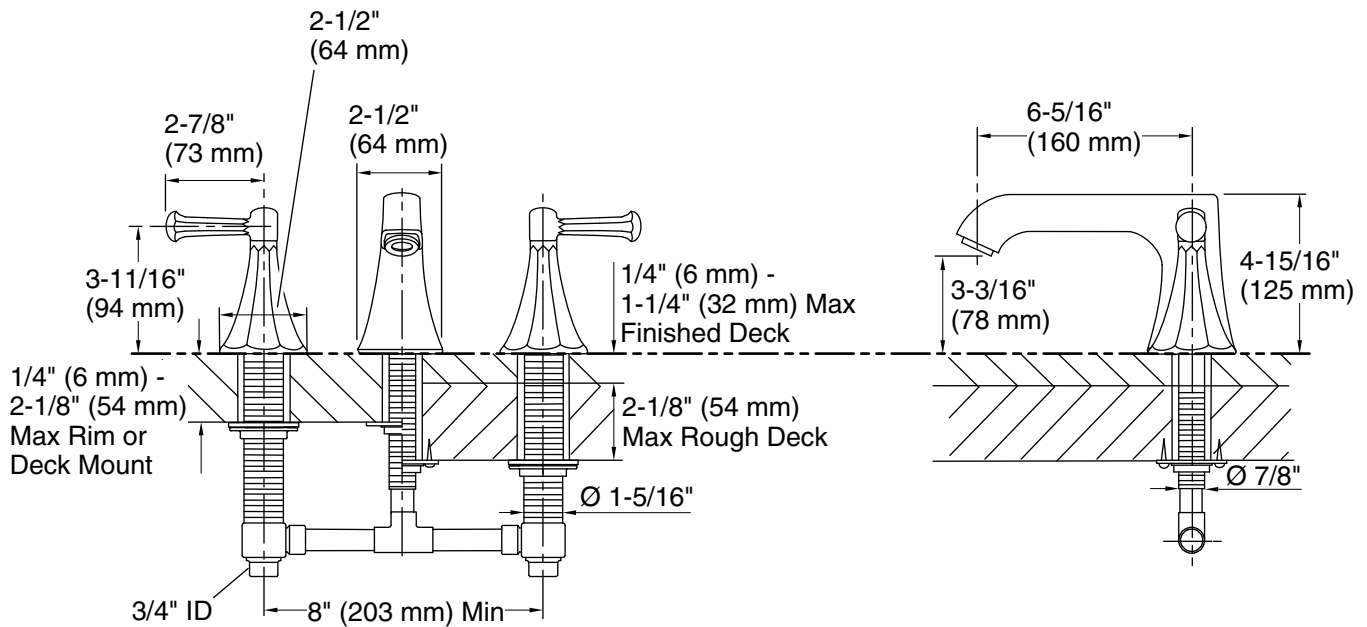

Rim- or Deck-
Mount Installation

Rough + Finished
Deck-Mount Installation

Technical Information

All product dimensions are nominal.

Notes

Install this product according to the installation instructions.

ADA, OBC, CSA B651 compliant when installed to the specific requirements of these regulations.