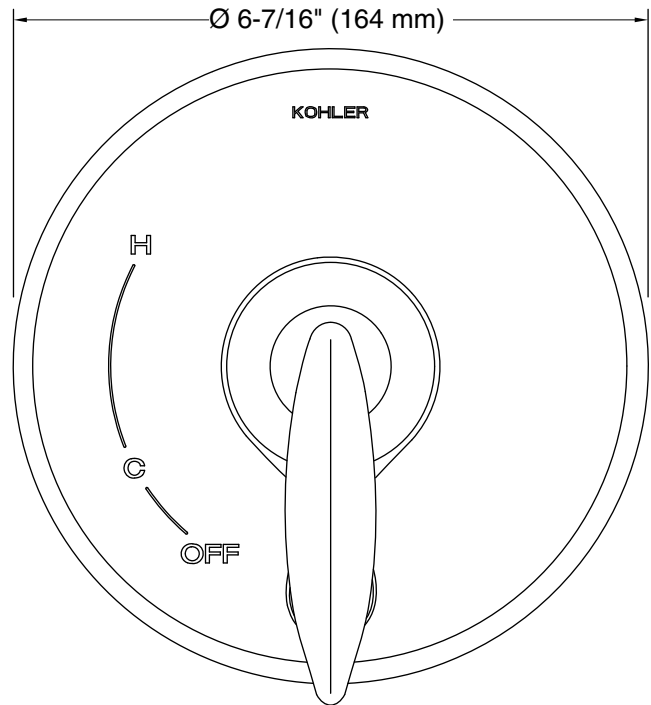

Technical Information

All product dimensions are nominal.

Notes

Install this product according to the installation instructions.

Avoid cross-flow conditions. Do not install shut-off device on either valve outlet.

Install straight pipe or tube drop of 7" (178 mm) to 18" (457 mm) with single elbow between the valve and wall-mount spout.

ADA, OBC, CSA B651 compliant when installed to the specific requirements of these regulations.