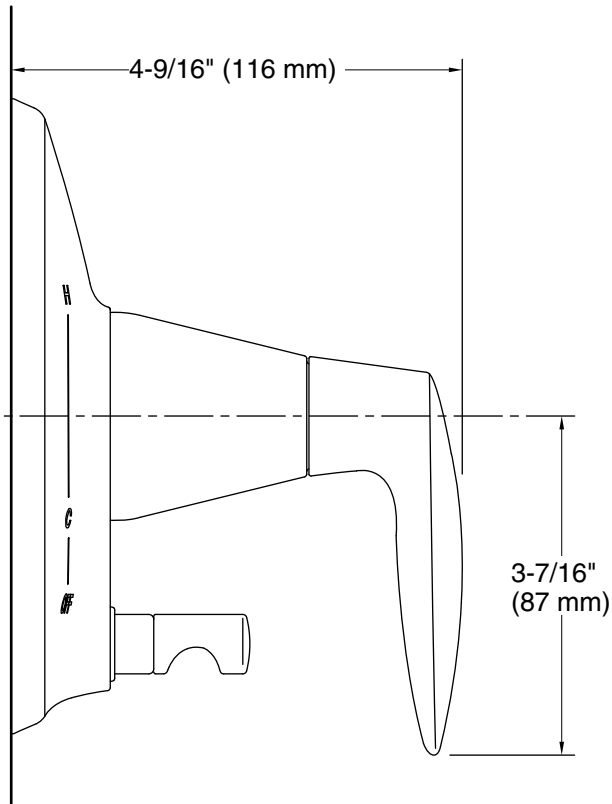

Technical Information

All product dimensions are nominal.

Notes

Install this product according to the installation instructions.

Avoid cross-flow conditions. Do not install shut-off device on either valve outlet.

Install straight pipe or tube drop of 7" (178 mm) to 18" (457 mm) with single elbow between the valve and wall-mount spout.

ADA, OBC, CSA B651 compliant when installed to the specific requirements of these regulations.