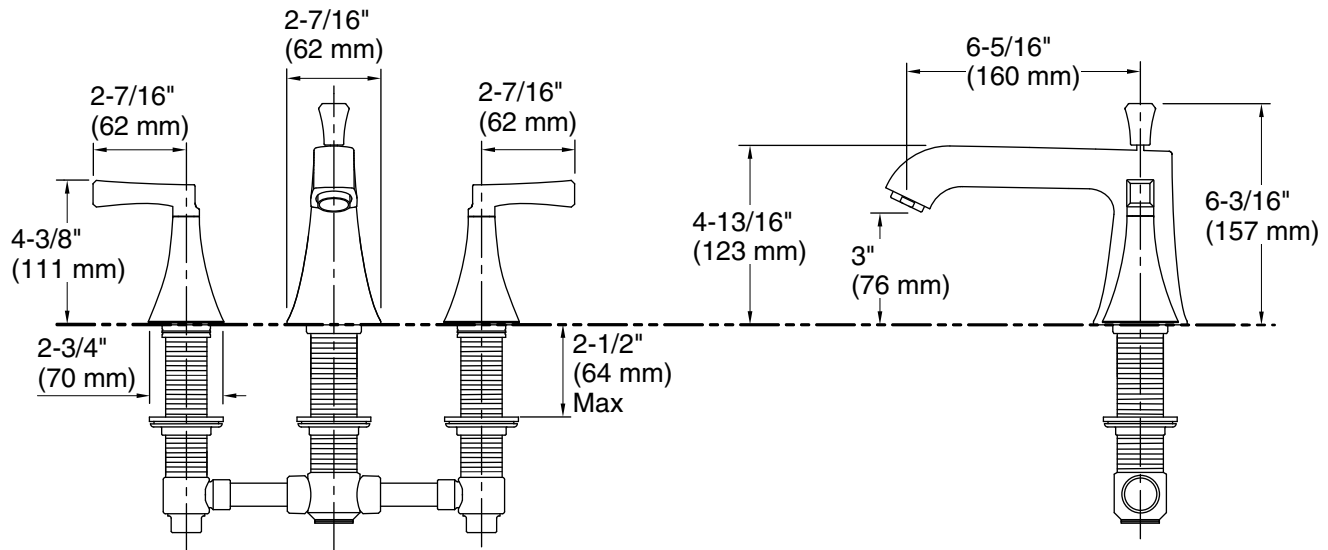

### Features

- Deco lever handles.
- 5" (127 mm) spout with slip-fit connection and diverter knob.

### Technical Information

All product dimensions are nominal.