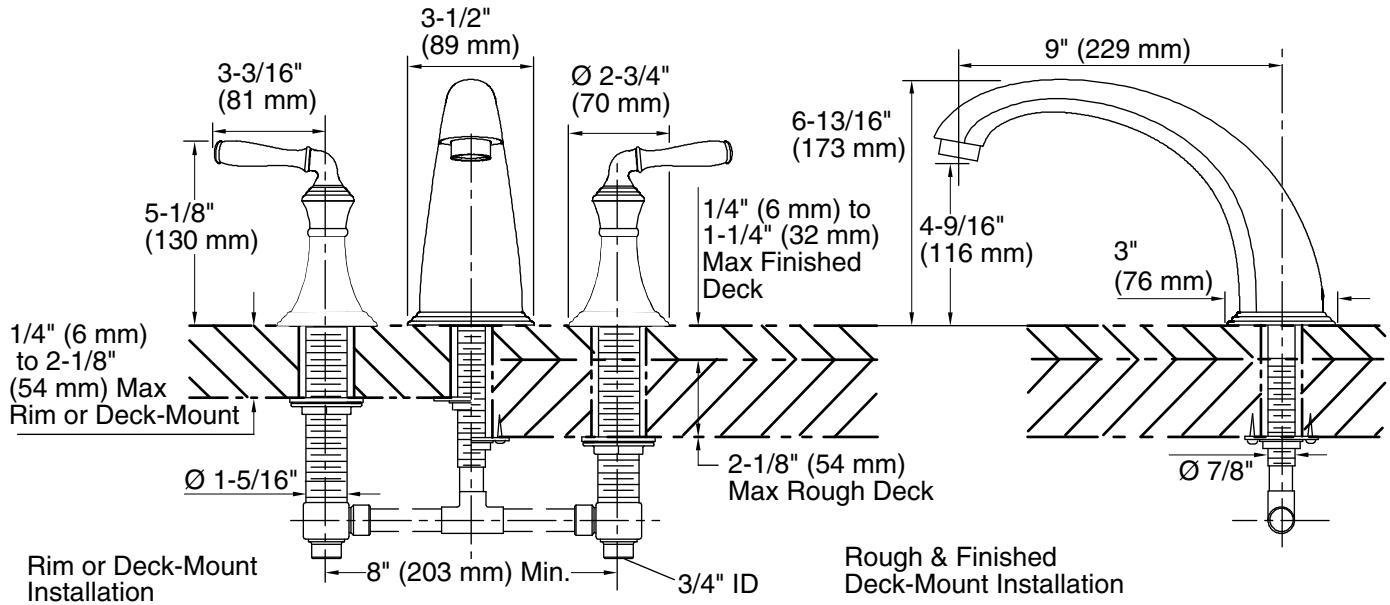

Technical Information

All product dimensions are nominal.

Drain included: No

Notes

Install this product according to the installation guide.

ADA, OBC, CSA B651 compliant when installed to the specific requirements of these regulations.