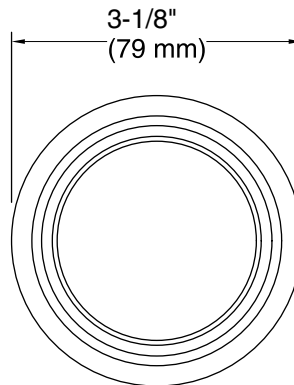

Technical Information

All product dimensions are nominal.

Notes

Install this product according to the installation guide.