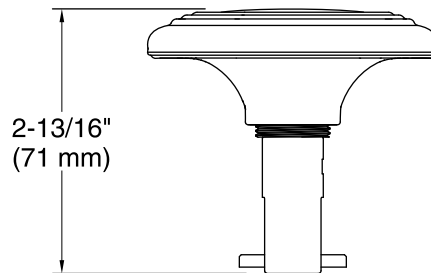

Technical Information

All product dimensions are nominal.

Notes

Install this product according to the installation guide.