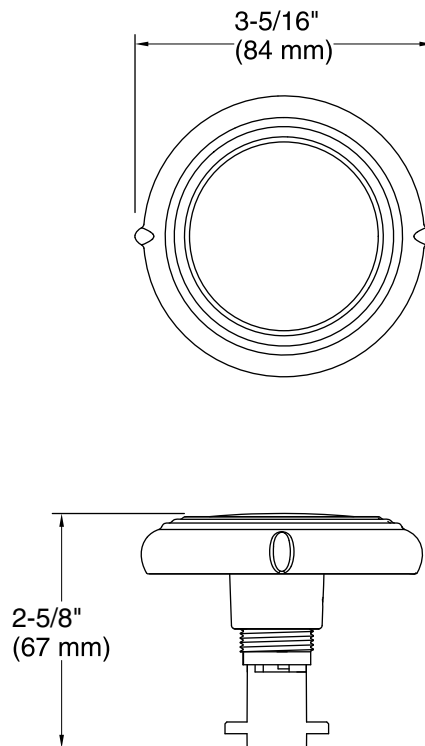

### Required Products/Accessories

K-37380 30" Rough-in Cable Bath Drain

or

K-37383 30" Rough-in Cable Bath Drain

**Technical Information**

All product dimensions are nominal.

**Notes**

Install this product according to the installation guide.