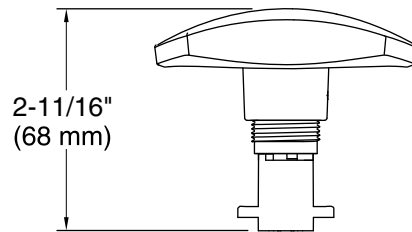

Technical Information

All product dimensions are nominal.

Notes

Install this product according to the installation guide.