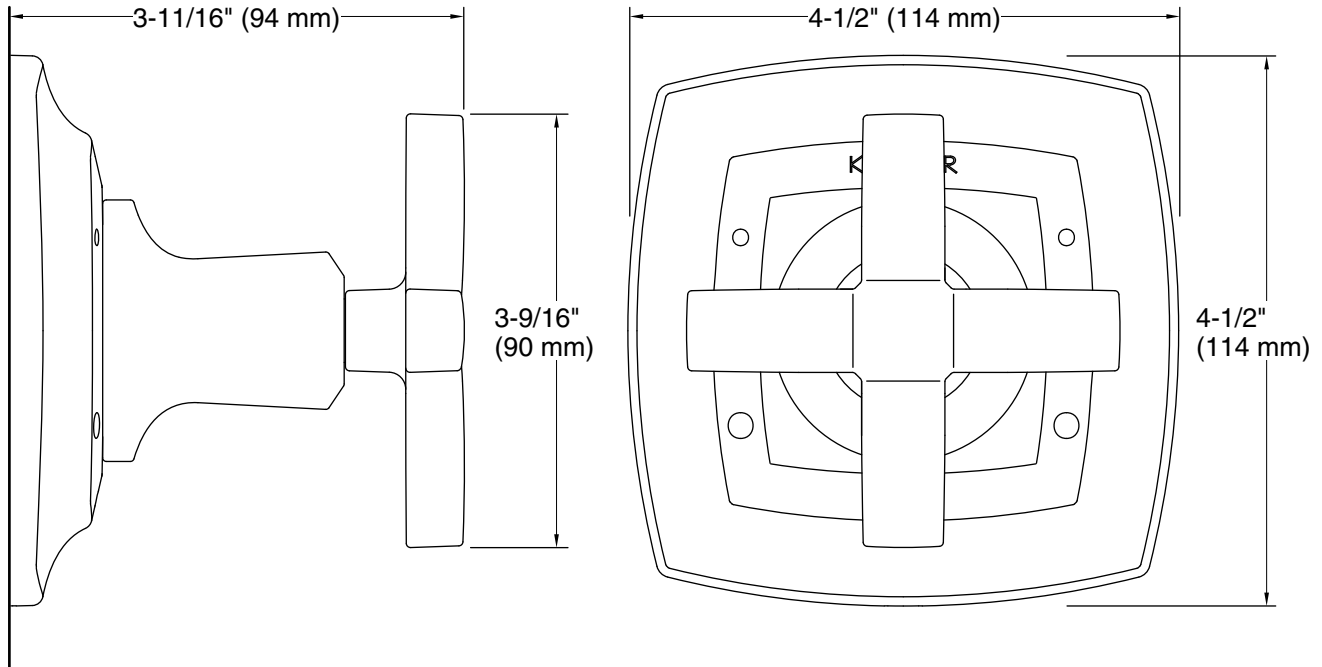

Technical Information

All product dimensions are nominal.

Notes

Install this product according to the installation instructions.

ADA compliant when installed to the specific requirements of these regulations.