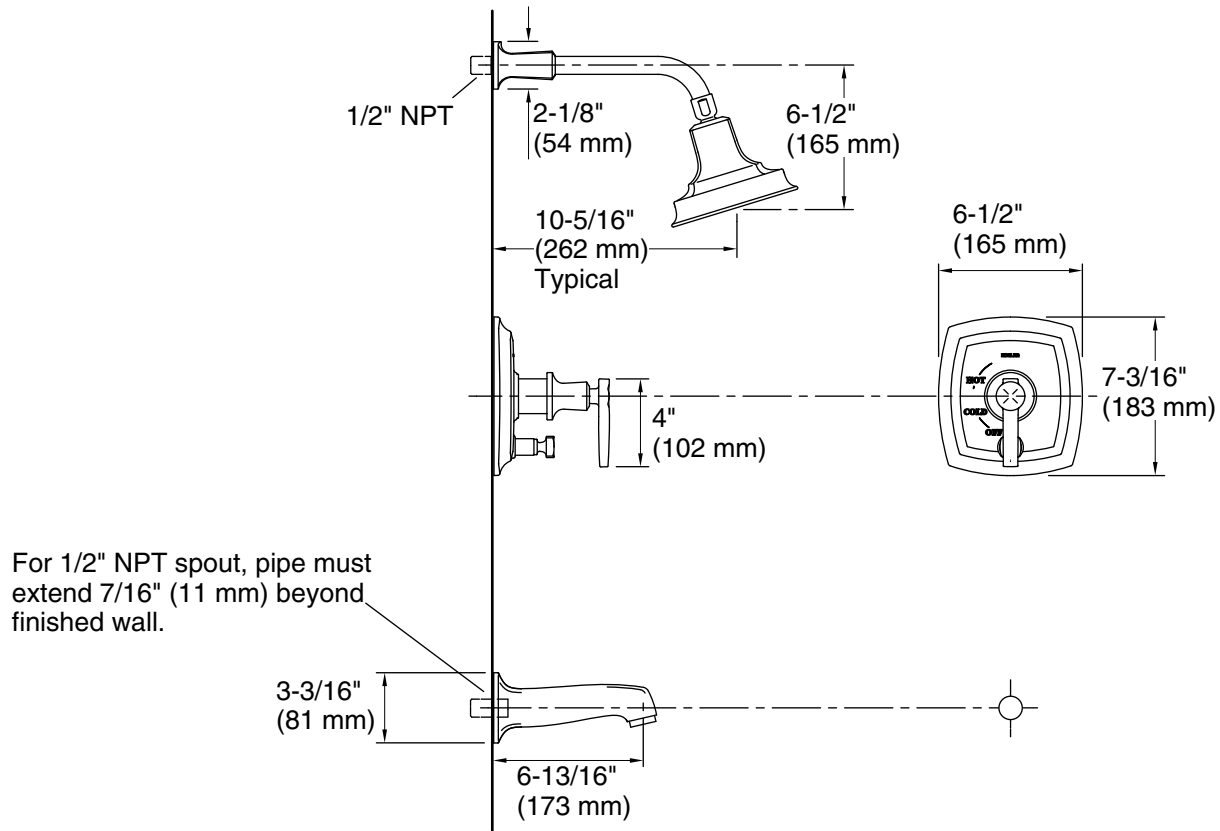

Features

- Includes valve trim, bath spout, showerarm with flange, and showerhead.
- Single lever handle allows for simultaneous on/off activation and temperature setting.
- Includes non-diverter bath spout with 1/2" NPT connection.
- Coordinates with Margaux faucets, accessories, and showering components to complete your bathroom.
- MasterClean™ sprayface features an easy-to-clean surface that withstands mineral buildup.

Technical Information

All product dimensions are nominal.

Notes

- Install this product according to the installation instructions.
- Avoid cross-flow conditions. Do not install shut-off device on either valve outlet.
- Install straight pipe or tube drop of 7" (178 mm) to 18" (457 mm) with single elbow between the valve and wall-mount spout.