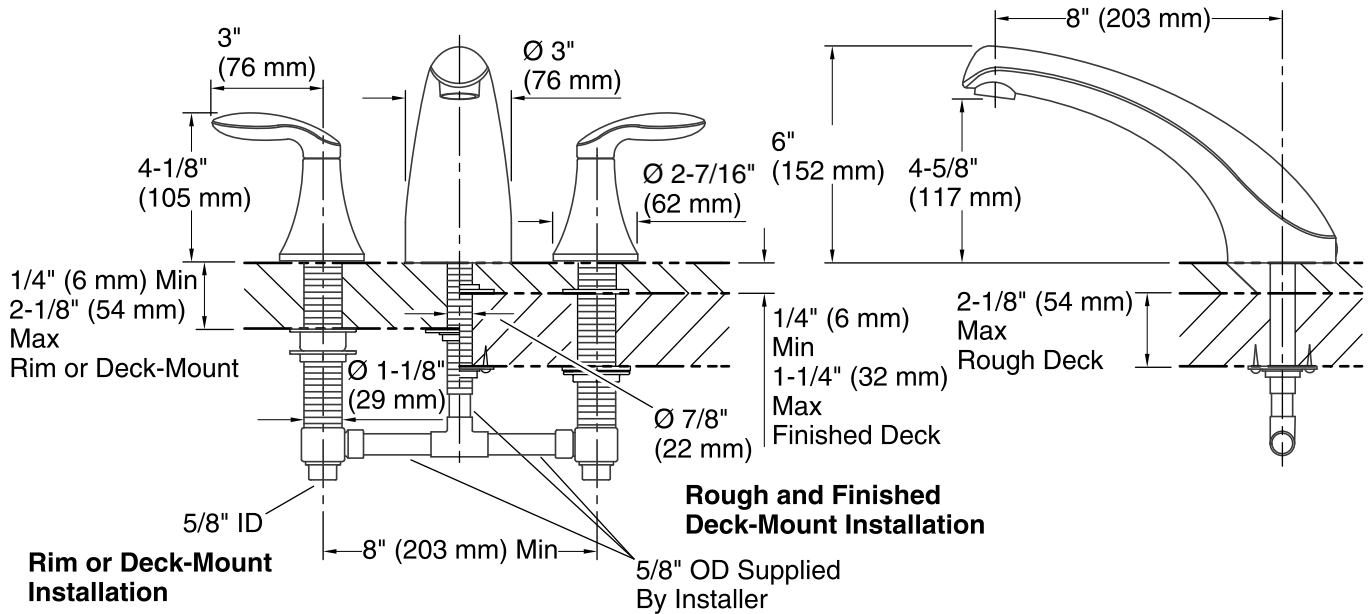

Technical Information

All product dimensions are nominal.

Notes

Install this product according to the installation instructions.

ADA, OBC, CSA B651 compliant when installed to the specific requirements of these regulations.