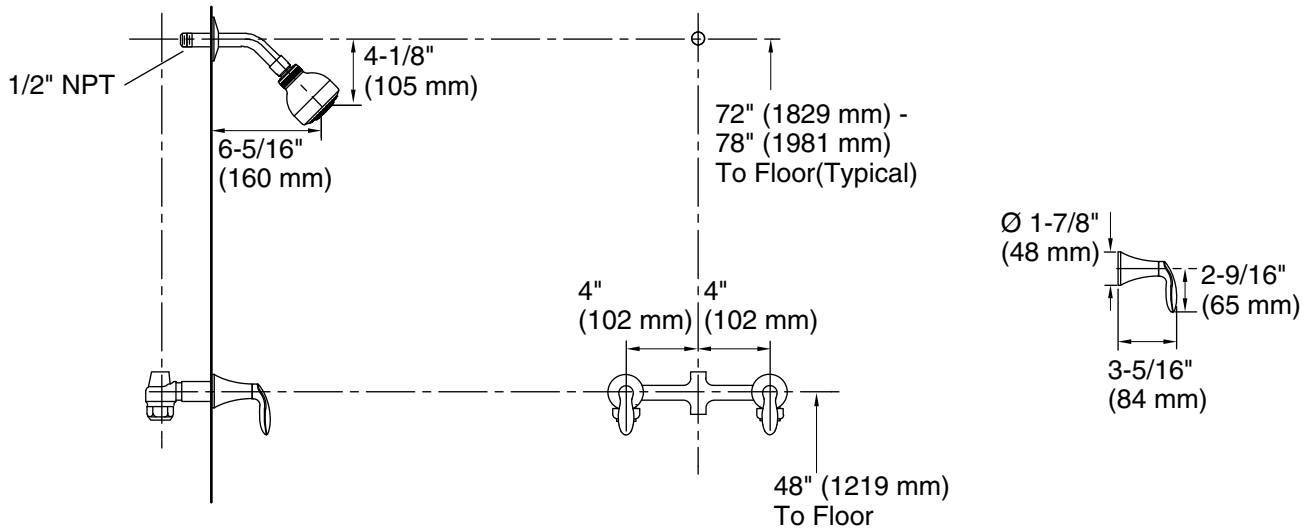

Technical Information

All product dimensions are nominal.

Showerhead/Body Spray:

Rated maximum flow: 2.5 gal/min (9.5 l/min)

Pressure: 80 psi (5.5 bar)

Notes

Install this product according to the installation guide.