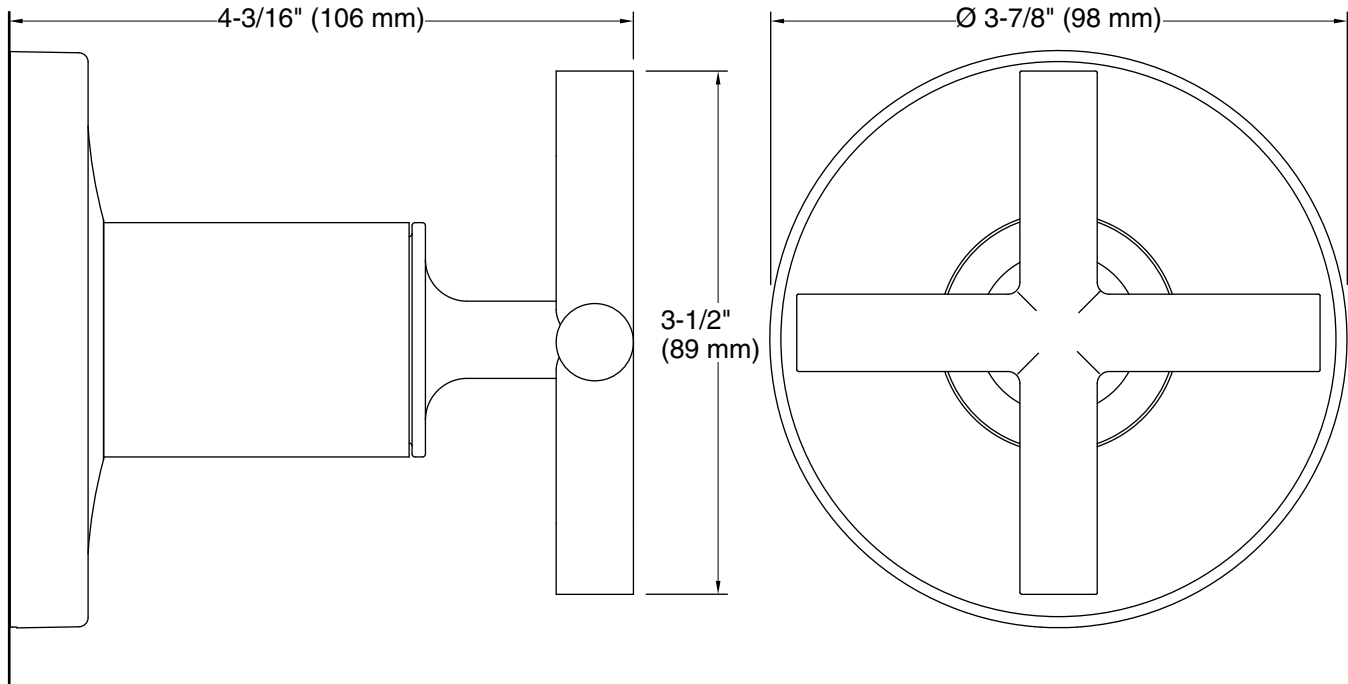

Technical Information

All product dimensions are nominal.

Notes

Install this product according to the installation instructions.

ADA compliant when installed to the specific requirements of these regulations.