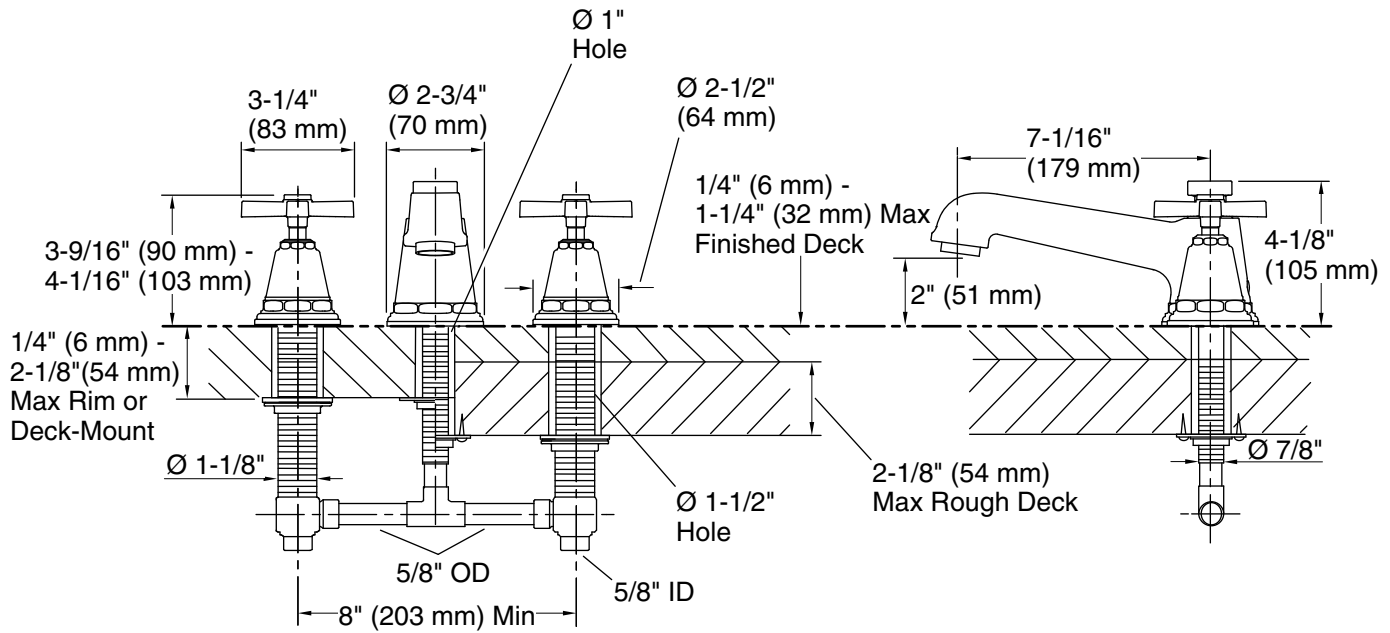

Features

- Available with plain cross handles.
- 7-1/16" (179 mm) non-diverter spout with slip-fit connection.

Material

- Metal construction.

Installation

- Deck-mount.

Required Products/Accessories

K-300-K High Flow Bath Valve

*Dimension allows +/- 1/4" (6 mm) handle adjustment during handle trim installation.

Rim or Deck-Mount
Installation

Rough + Finished
Deck-Mount Installation

Technical Information

All product dimensions are nominal.