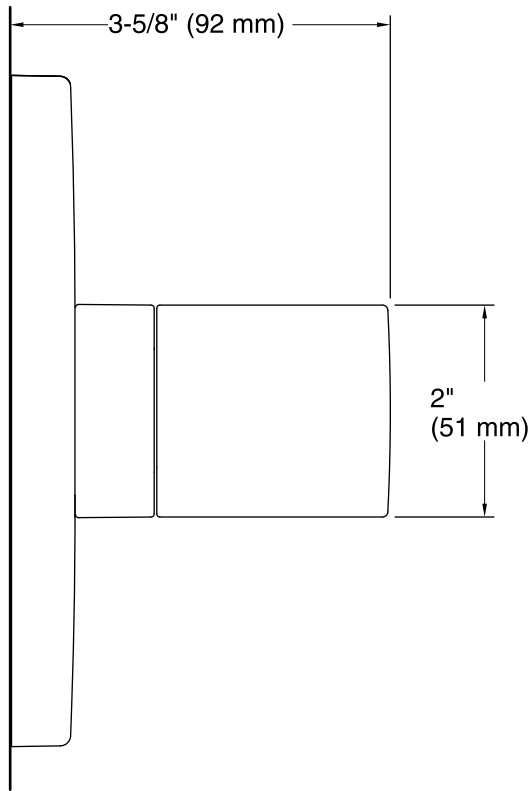

Available Colors/Finishes

Color tiles intended for reference only.

Color	Code	Description
-------	------	-------------

	CP	Polished Chrome
--	----	-----------------

Technical Information

All product dimensions are nominal.