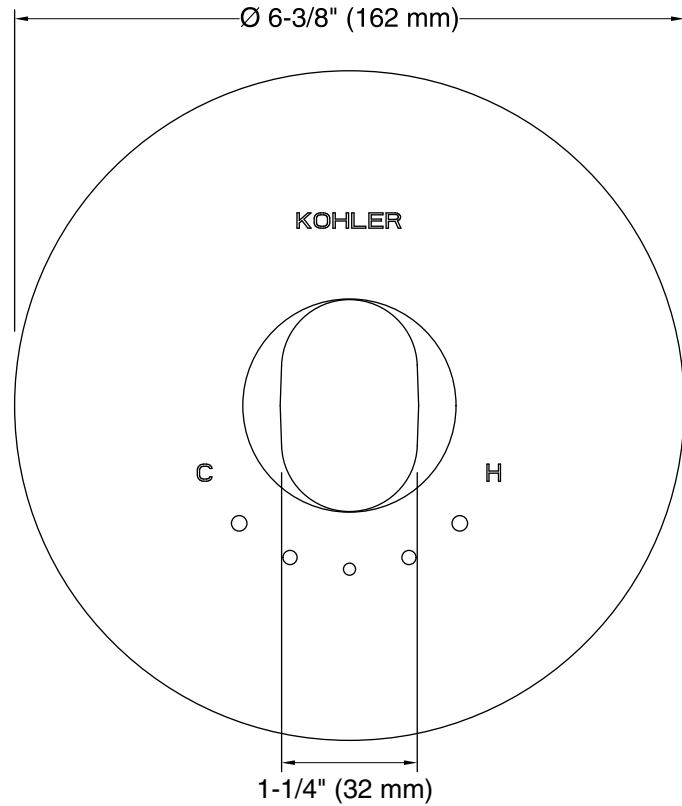

Technical Information

All product dimensions are nominal.

Notes

Install this product according to the installation instructions.