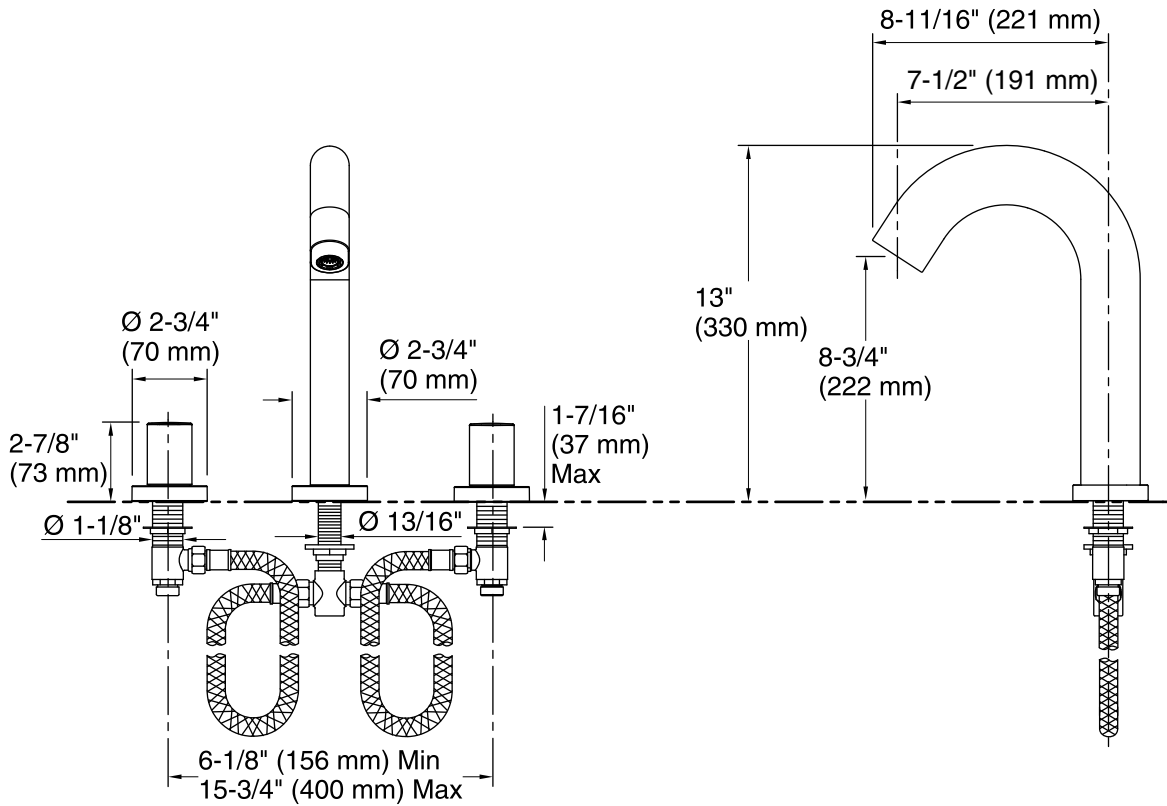

Features

- 8-3/4" (222 mm) high-arch non-diverter spout with slip-fit connection.

Material

- Brass construction.

Installation

- Deck-mount

Required Products/Accessories

K-300-K High Flow Bath Valve

or

K-300-KR High Flow Valve w/ Rigid Connections

or

K-301-K 3/4" High-Flow Bath Valve

Optional Products/Accessories

1071648 Deep Rough-in Kit

1086701 Roughing-in Kit for 3/4" Valve Systems

Codes/Standards

	SN	Vibrant® Polished Nickel
--	----	--------------------------

Technical Information

All product dimensions are nominal.

Notes

Install this product according to the installation instructions.