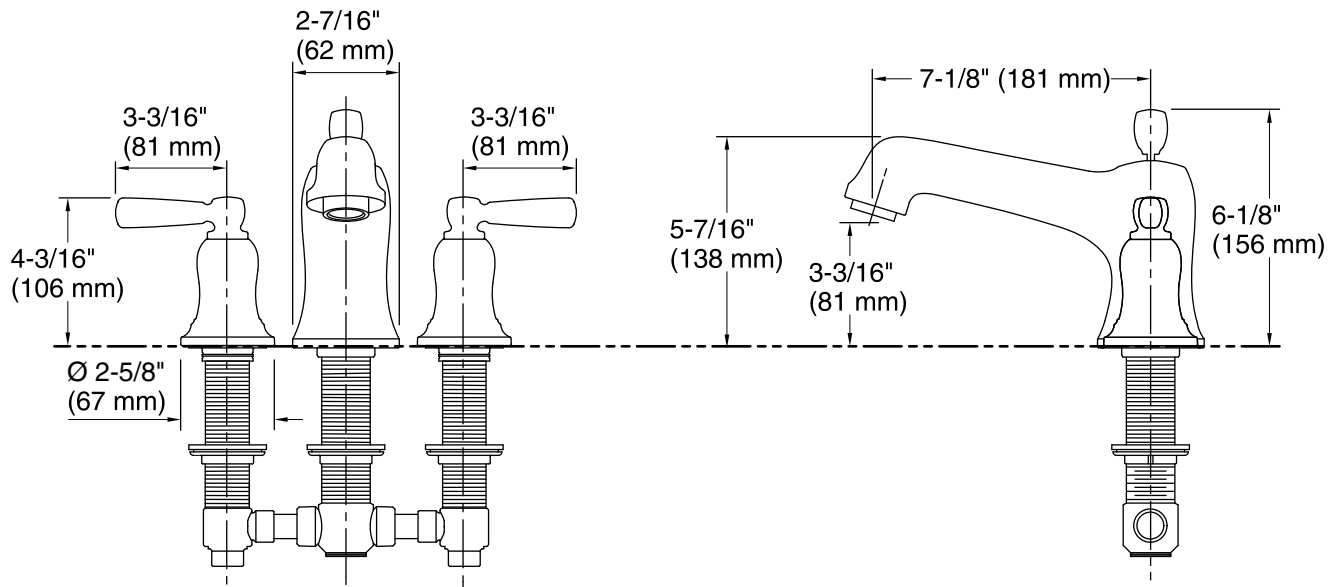

Features

- Two ceramic lever handles allow for both volume and temperature control
- 7" (178 mm) spout with diverter knob.
- KOHLER ceramic disc valves exceed industry longevity standards for a lifetime of durable performance.
- Coordinates with Bancroft faucets, accessories, and showering components to complete your bathroom.

Technical Information

All product dimensions are nominal.

Notes

Install this product according to the installation guide.

ADA, CSA B651 compliant when installed to the specific requirements of these regulations.