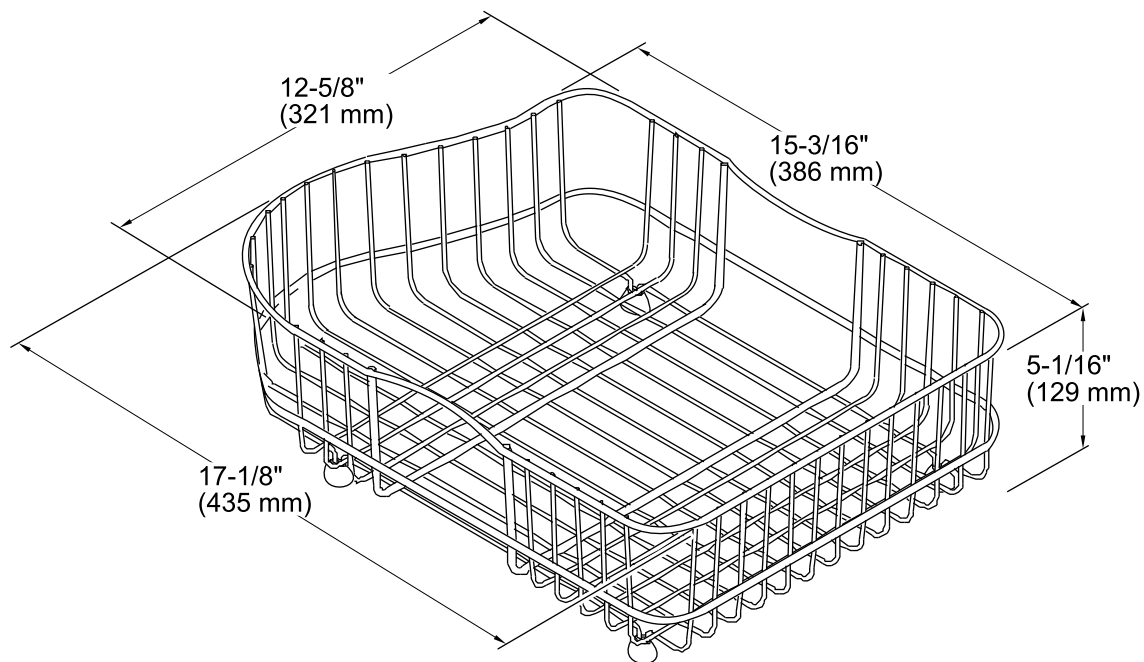

#### Features

- Fits in the left bowl of the K-5818 Hartland kitchen sink.
- Durable stainless-steel construction.
- Helps protect sink surface from daily wear.
- Dishwasher safe.
- Rubber feet provide added protection.

#### Technical Information

All product dimensions are nominal.