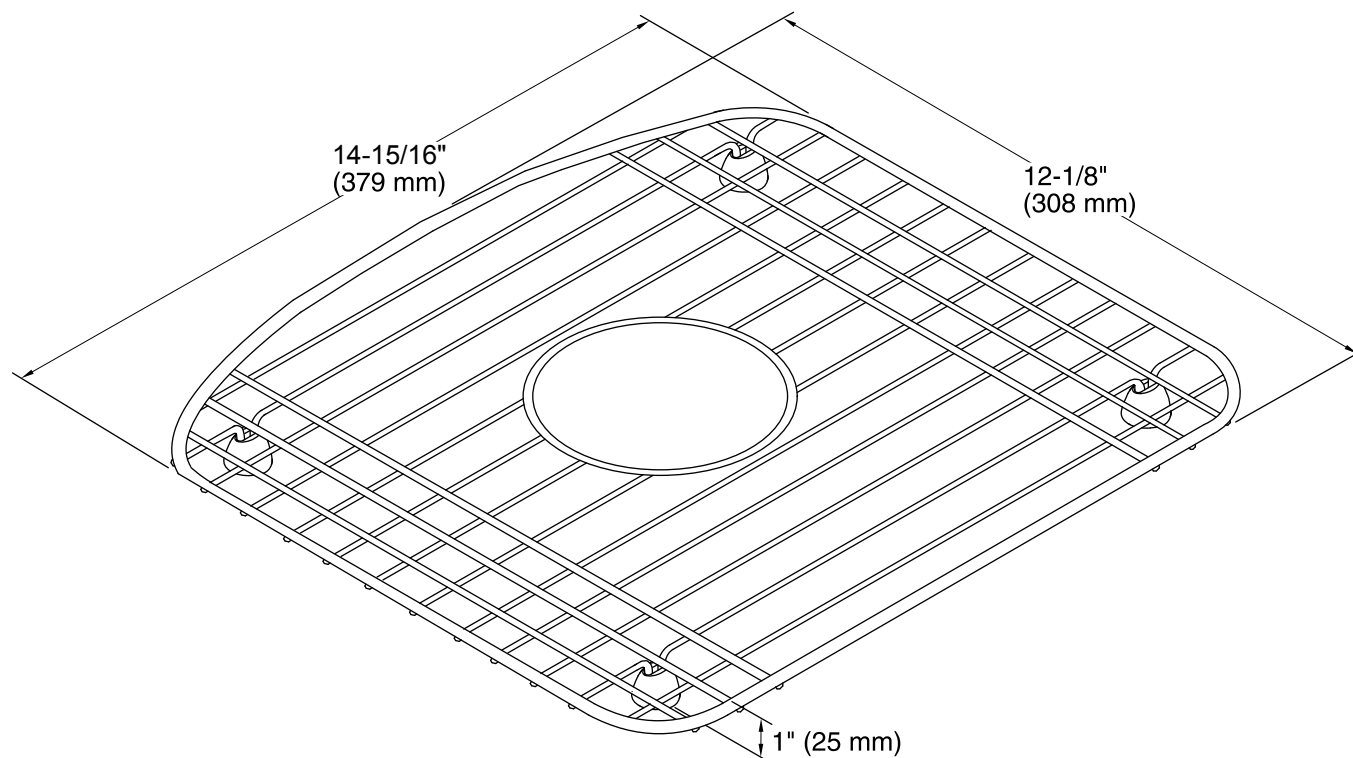

Features

- Fits in either bowl of the K-5815 and K-5838 Deerfield kitchen sinks.
- Durable stainless-steel construction.
- Helps protect sink surface from daily wear.
- Dishwasher safe.
- Rubber feet provide added protection.

Technical Information

All product dimensions are nominal.