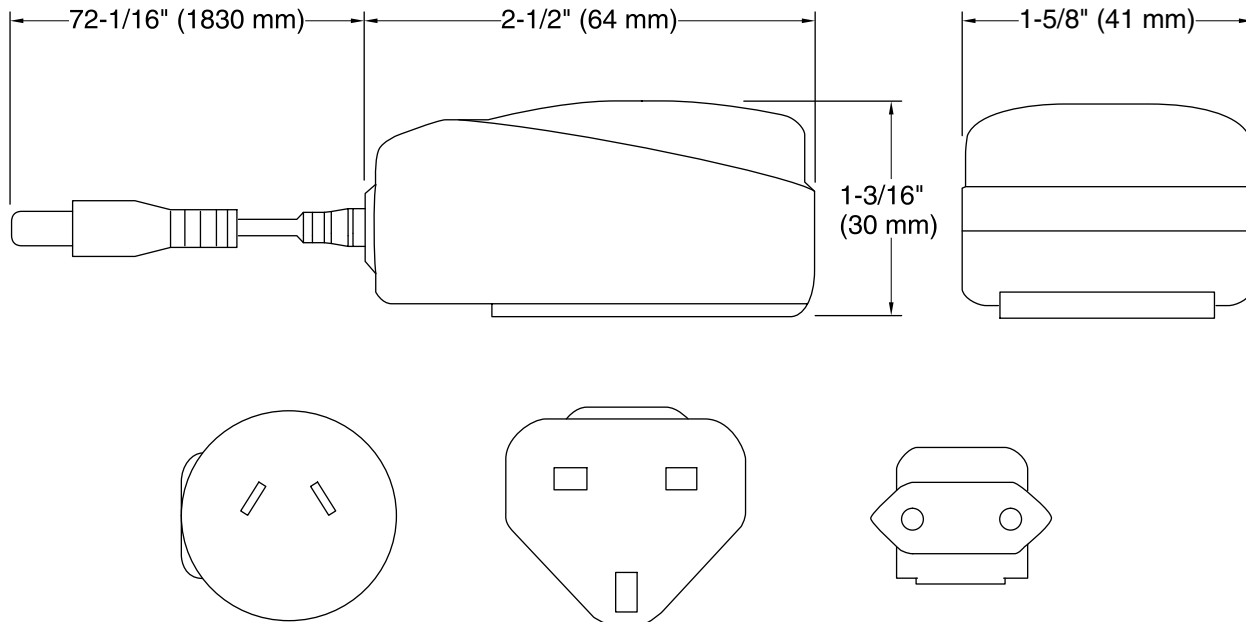

Features

- Intended for use with all Insight AC-powered deck- and wall-mount touchless faucets. One supply powers one Insight faucet.
- Single supply power cord plugs into any global electrical outlet.
- Input for 120 V to 240 V, 50/60-hertz operation.
- Energy Star Efficiency Level VI.
- Regulated output of 5 VDC at 1.2 amps.
- Intended for use in global outlets only. For North American outlets, please use K-13480-A.

Installation

- 72-inch power cord for easy 120- to 240-volt installation.

Codes/Standards

None Applicable

KOHLER® One-Year Limited Warranty

See website for detailed warranty information.

Required Electrical Service

One circuit required.

120/240 V, 0.3 A, 50/60 Hz

Notes

Install this product according to the installation guide.

Technical Information

All product dimensions are nominal.