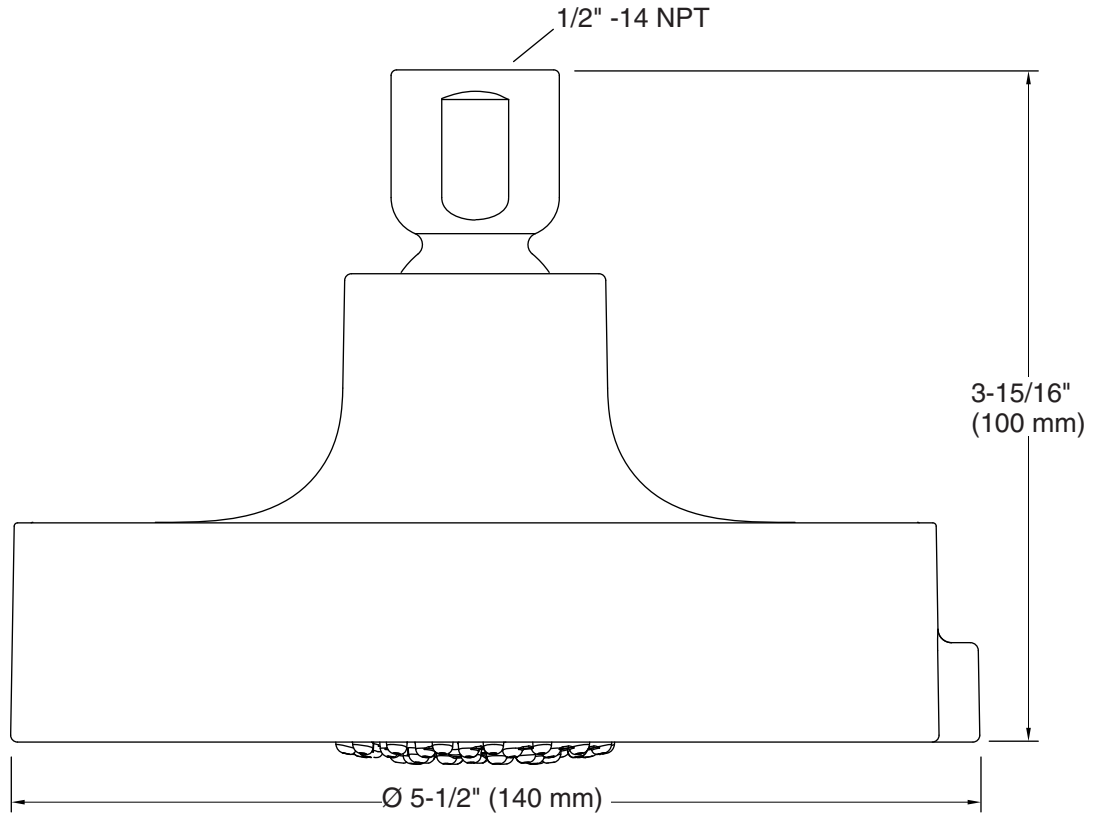

Technical Information

All product dimensions are nominal.

Drain included: No

Showerhead/Body Spray:

Rated maximum flow: 1.75 gal/min (6.6 l/min)

Notes

Install this product according to the installation guide.