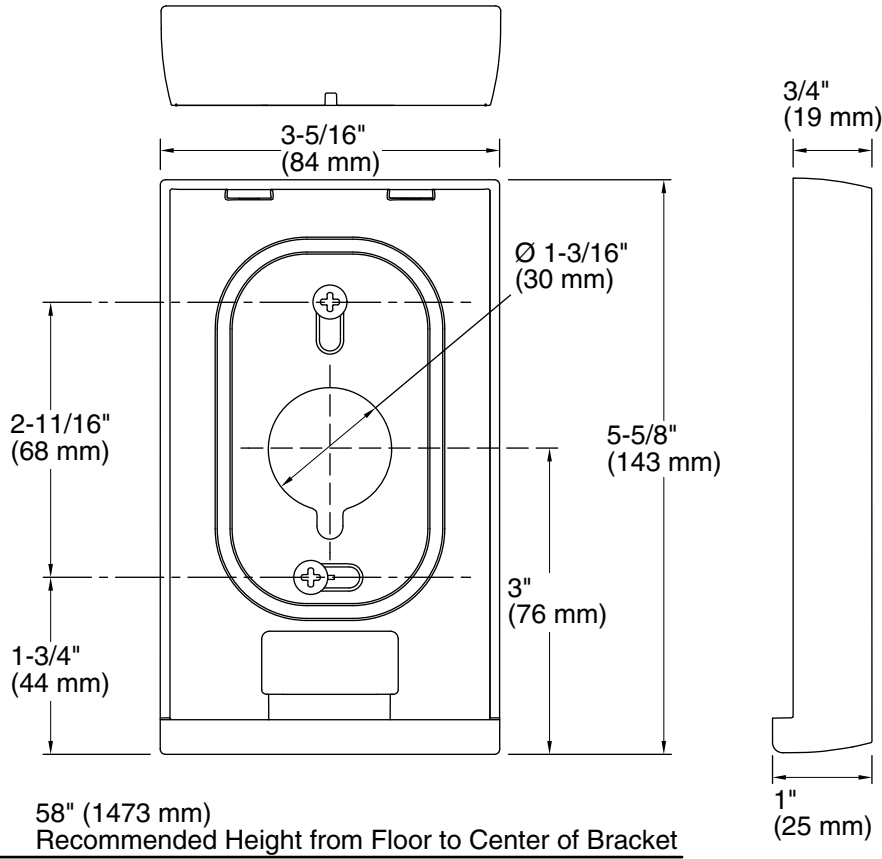

Technical Information

All product dimensions are nominal.

Drain included: No

Notes

Install this product according to the installation guide.