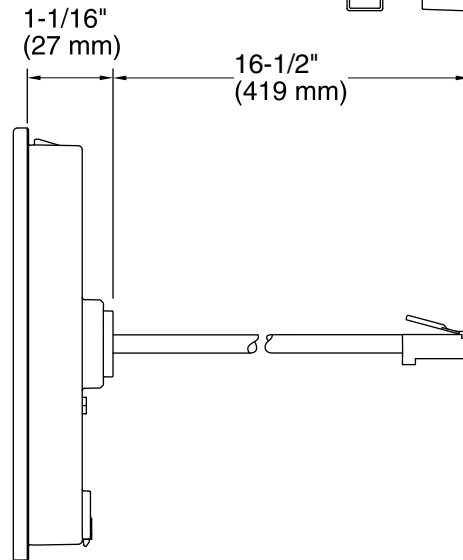

K-99694 Interface Mounting Bracket

K-99695 System Controller Module

or

K-97999 module

K-99694 Interface Mounting Bracket

Loose component/s: 25 ft(7.6M) RJ45 cable and coupler.

Codes/Standards

UL 1951

CSA C22.2 No. 14

CSA C22.2 No. 68

KOHLER® Electronic Faucets, Valves, and Controls Five-Year Limited Warranty

See website for detailed warranty information.

RJ45 Coupler

Technical Information

All product dimensions are nominal.