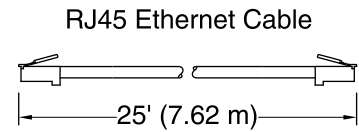

Technical Information

All product dimensions are nominal.

Drain included: No

Max. Ambient temp: 125°F (51.7°C)

Notes

Install this product according to the installation instructions.

CAUTION: Risk of product damage. The digital interface is rated to operate in temperatures up to 140°F (60°C). Do not install where the temperature may exceed 140°F (60°C).

CAUTION: Risk of product damage. Do not install the digital interface above the steamhead of a steam unit.