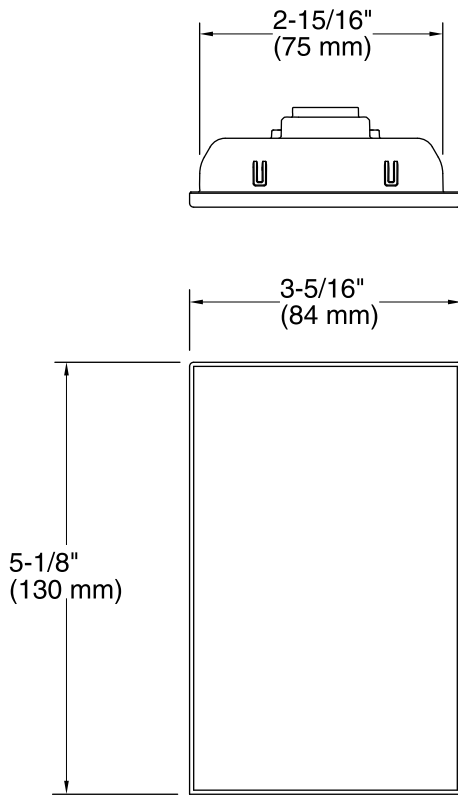

Technical Information

All product dimensions are nominal.

Drain included: No

Max. Ambient temp: 125°F (51.7°C)

Notes

Install this product according to the installation instructions.

CAUTION: Risk of product damage. The digital interface is rated to operate in temperatures up to 140°F (60°C). Do not install where the temperature may exceed 140°F (60°C).

CAUTION: Risk of product damage. Do not install the digital interface above the steamhead of a steam unit.