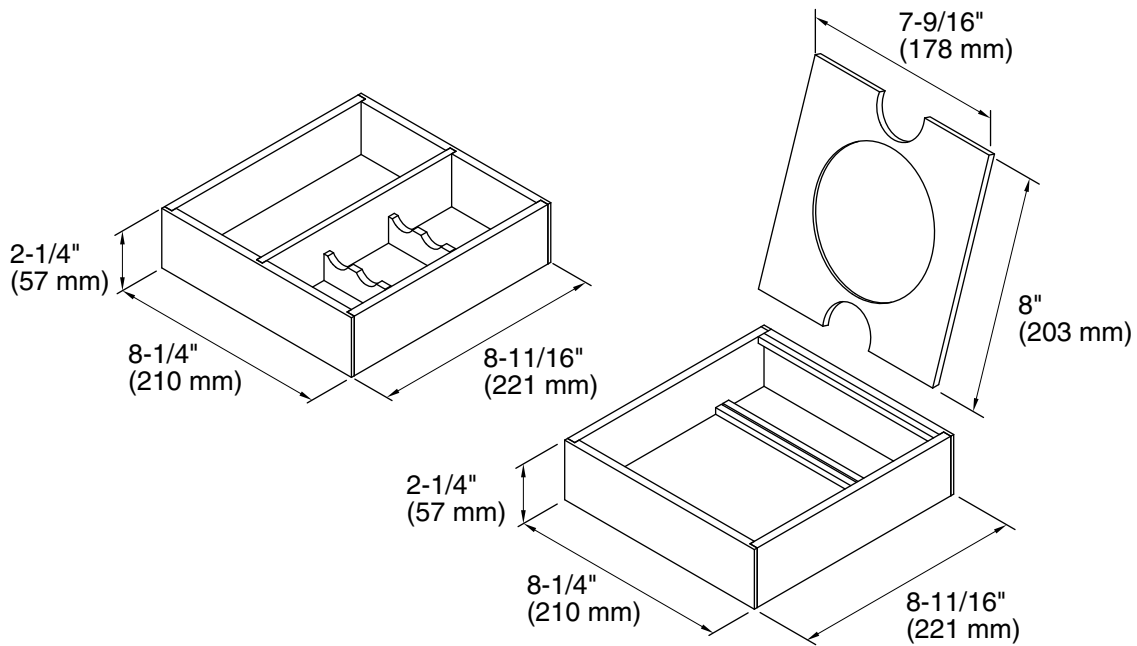

Makeup storage package for KOHLER Tailored® vanities
K-99683

Technical Information

All product dimensions are nominal.

Material: Wood