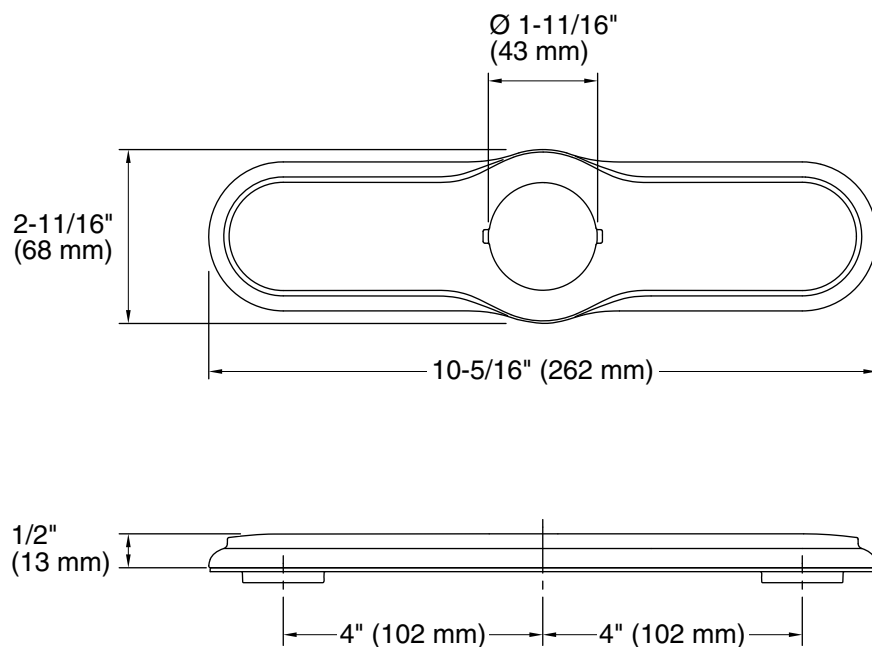

Features

- Coordinates with Tournant™ (K-77515) kitchen faucet.

Recommended Products/Accessories

- K-77515 Single-handle semi-professional kitchen sink faucet
- K-23723 Faucet cleaner

Codes/Standards

None Applicable

Technical Information

All product dimensions are nominal.