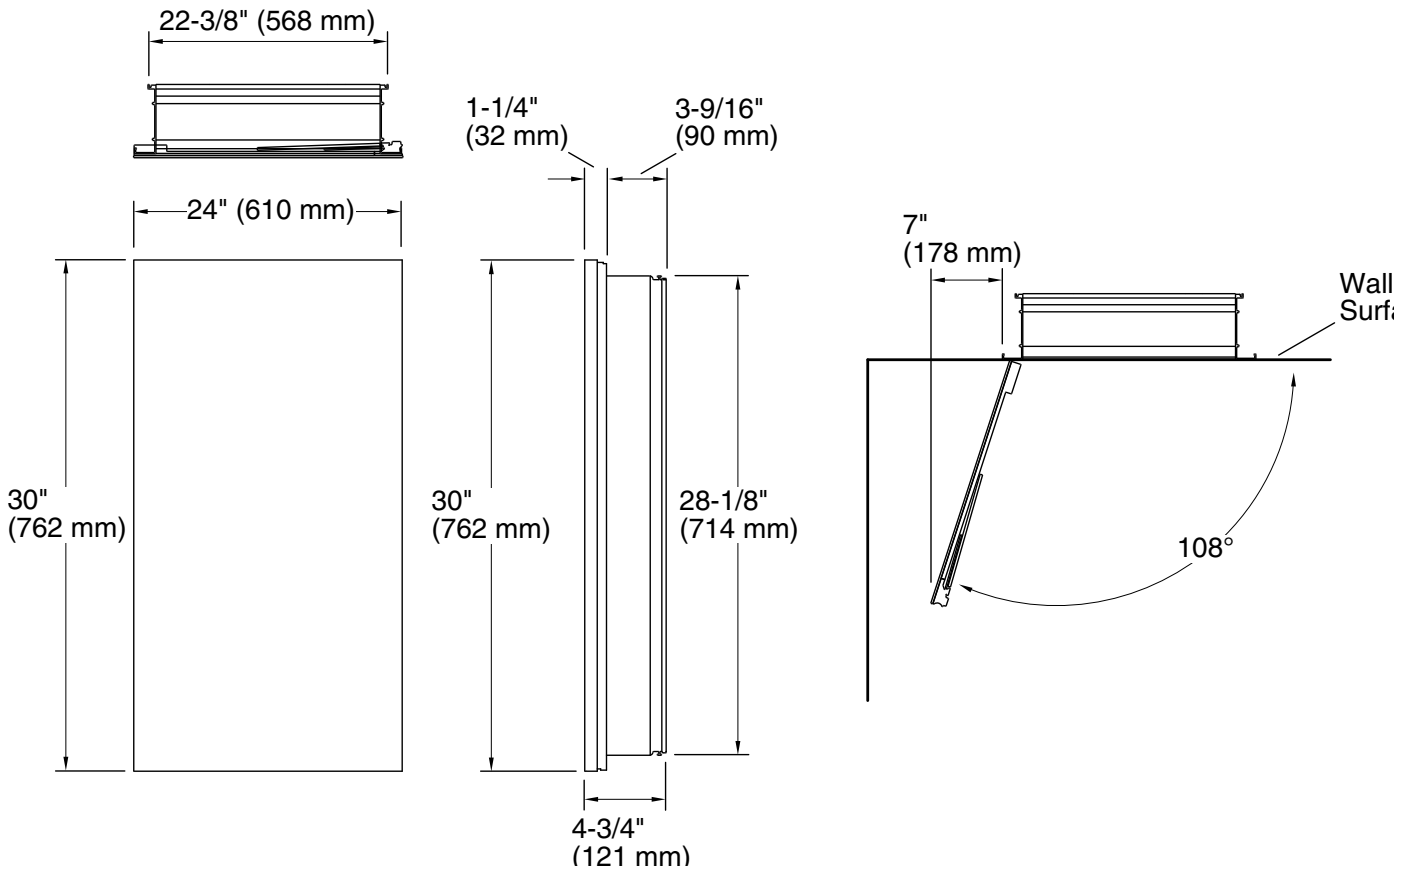

Technical Information

All product dimensions are nominal.

Notes

Install this product according to the installation guide.

IMPORTANT! For recess mounting, the wall cavity must be framed and cabinet secured to framing studs. Reroute any electrical wires or water supply piping from the wall cavity. If you encounter drain or vent piping, or if your wall is load-bearing, consult a professional before proceeding.

For surface mounting, use anchors (not provided) rated for the loaded weight of this product. Refer to the anchor manufacturer's instructions.

When determining the height of the cabinet, ensure the mirrored door will clear all obstacles (such as a faucet). A minimum distance of 3" (76 mm) is required.

This cabinet is designed for either right or left door swing. Check for obstructions.

Cutout for recess-mount installations:
22-1/2" (572 mm) width x 28-1/4" (718 mm) height x 3-11/16" (94 mm) depth.