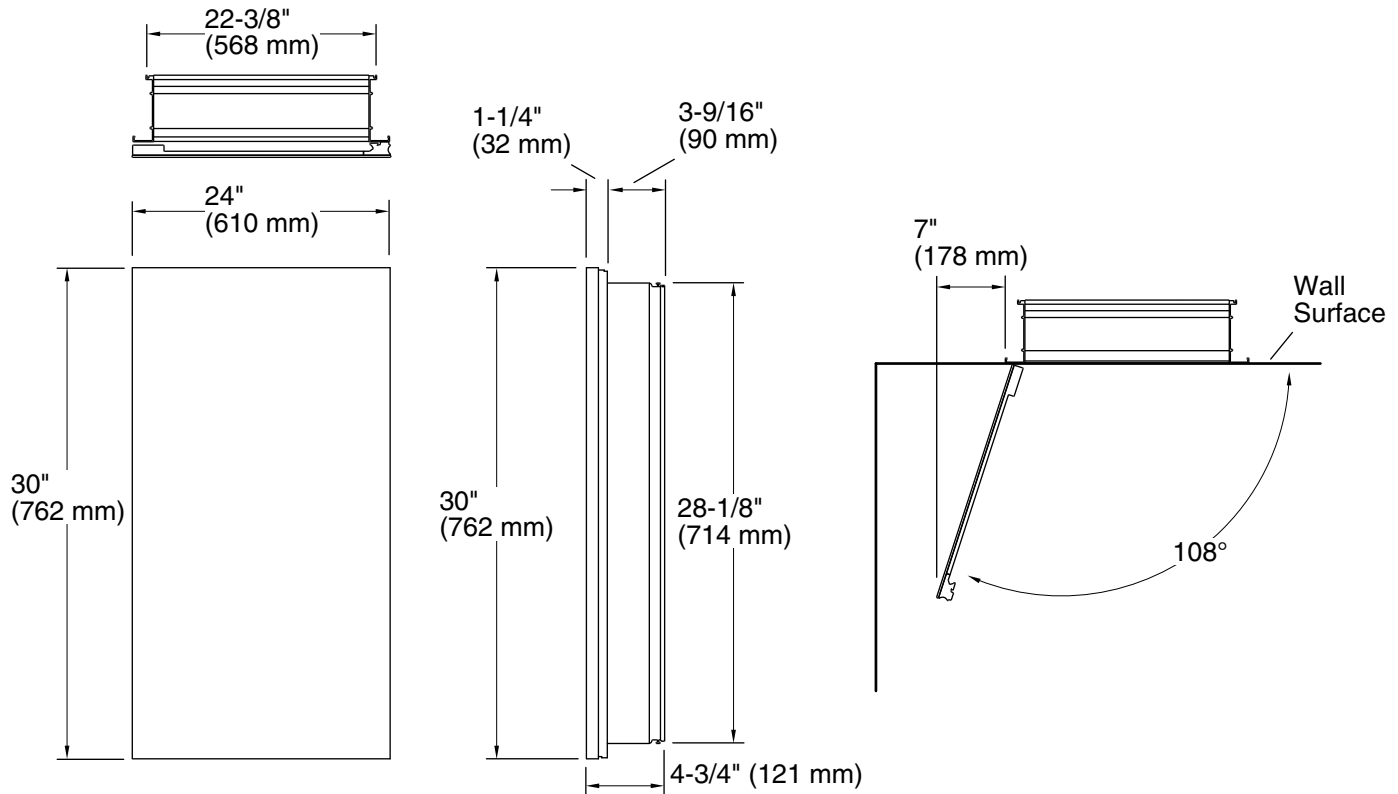

## Technical Information

All product dimensions are nominal.

This cabinet is designed for either right or left door swing. Check for obstructions.

Cutout for recess-mount installations:  
22-1/2" (572 mm) width x 28-1/4" (718 mm) height x 3-11/16" (94 mm) depth.