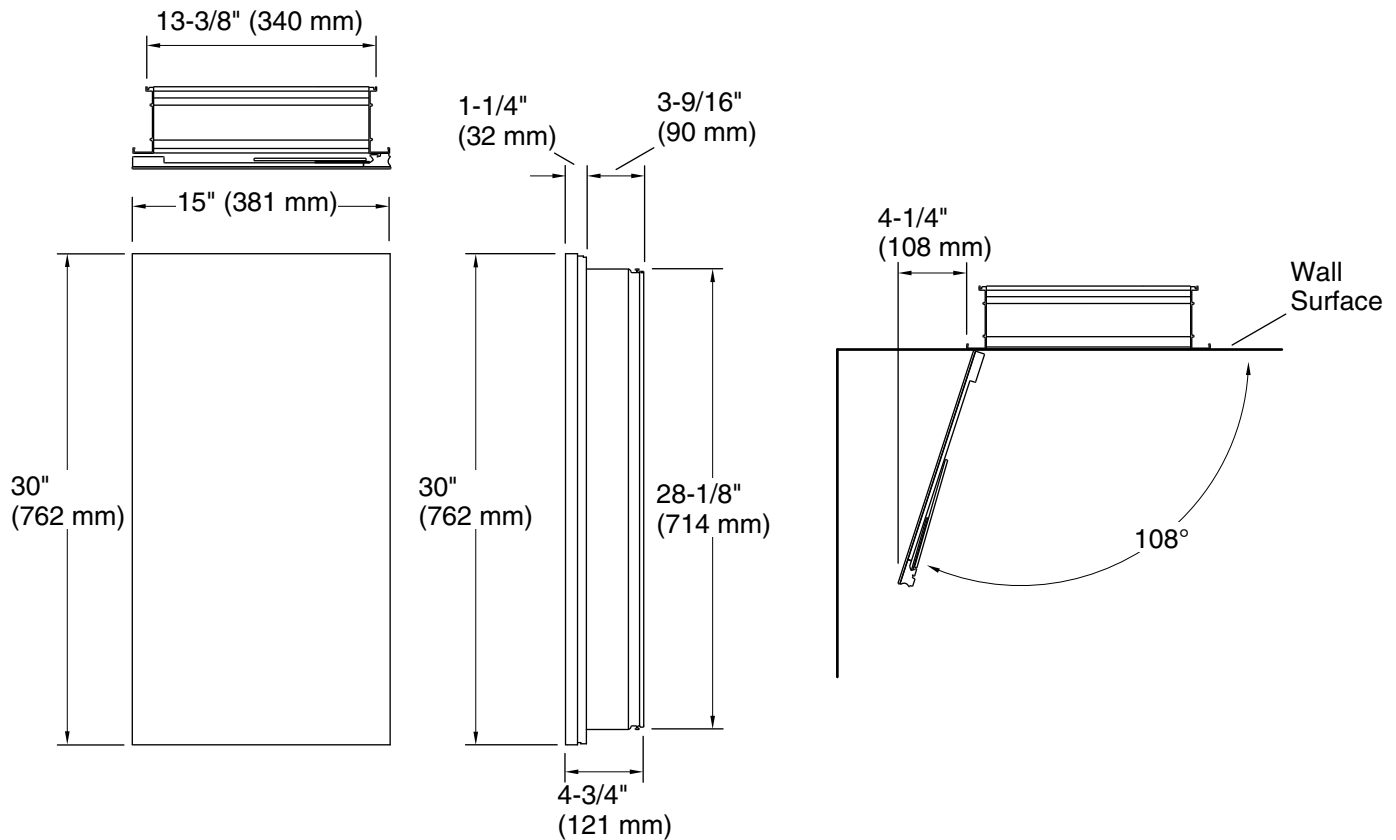

## Technical Information

All product dimensions are nominal.

This cabinet is designed for either right or left door swing. Check for obstructions.

Cutout for recess-mount installations:  
 13-1/2" (343 mm) width x 28-1/4" (718 mm) height x 3-11/16" (94 mm) depth.