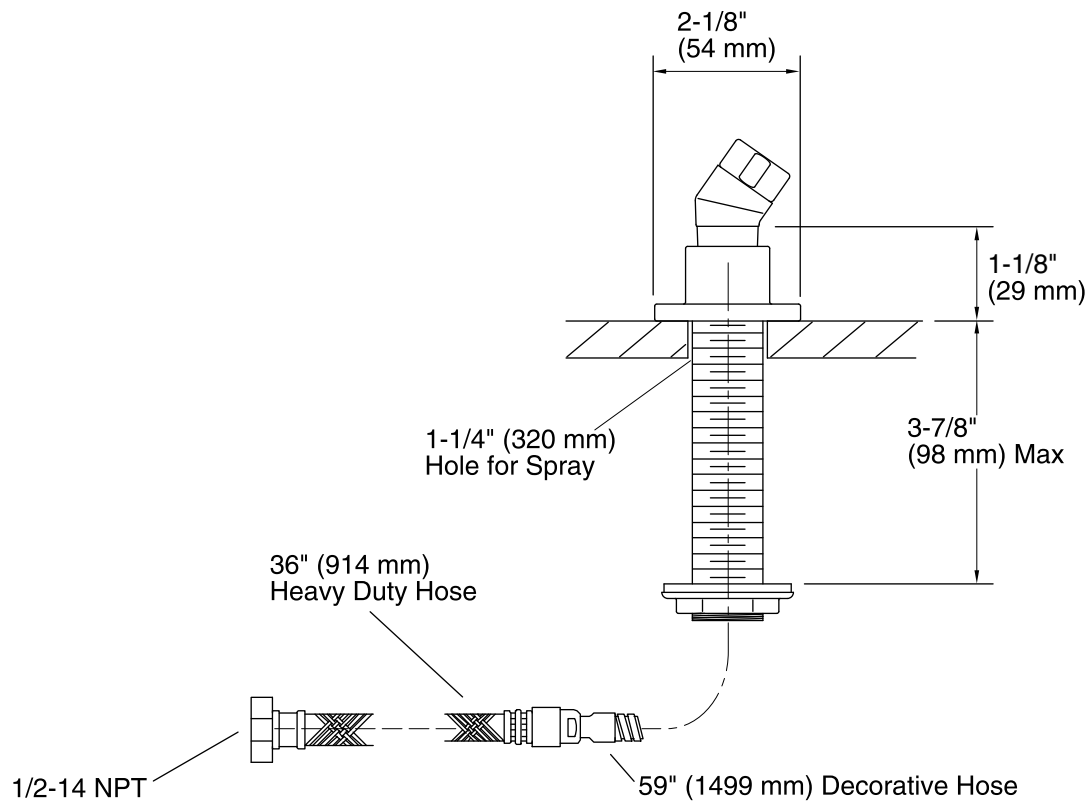

Features

- Includes Polished Chrome handshower hose.
- For use with a handshower (sold separately).
- Coordinates with Purist and Stillness faucets and accessories.

Material

- Brass construction.
- KOHLER finishes resist corrosion and tarnishing.

Installation

- Deck- or bath-mount.

Codes/Standards

ASME A112.18.1/CSA B125.1

KOHLER® Faucet Lifetime Limited Warranty

See website for detailed warranty information.

Available Colors/Finishes

Color tiles intended for reference only.

Technical Information

All product dimensions are nominal.

Notes

Install this product according to the installation guide.