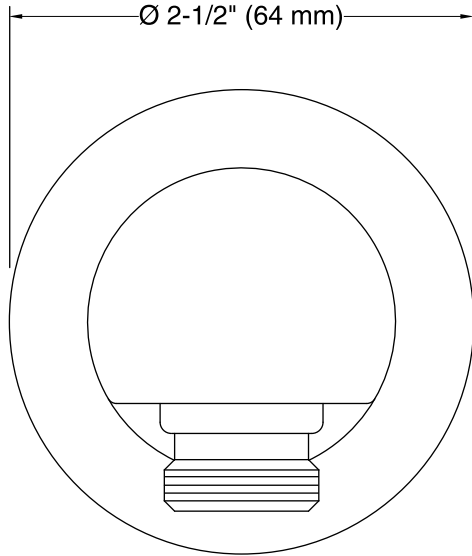

Technical Information

All product dimensions are nominal.

Drain included: No

Notes

Install this product according to the installation instructions.