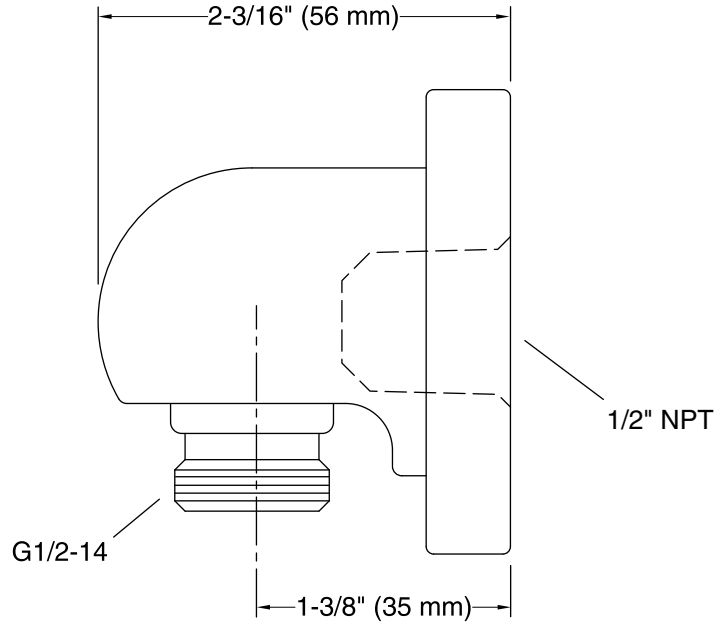

Features

- For use with a handshower and hose (sold separately).
- Coordinates with Stillness® faucets and accessories.

Material

- Brass construction.
- KOHLER finishes resist corrosion and tarnishing.

Installation

Technical Information

All product dimensions are nominal.

Drain included: No

Notes

Install this product according to the installation instructions.