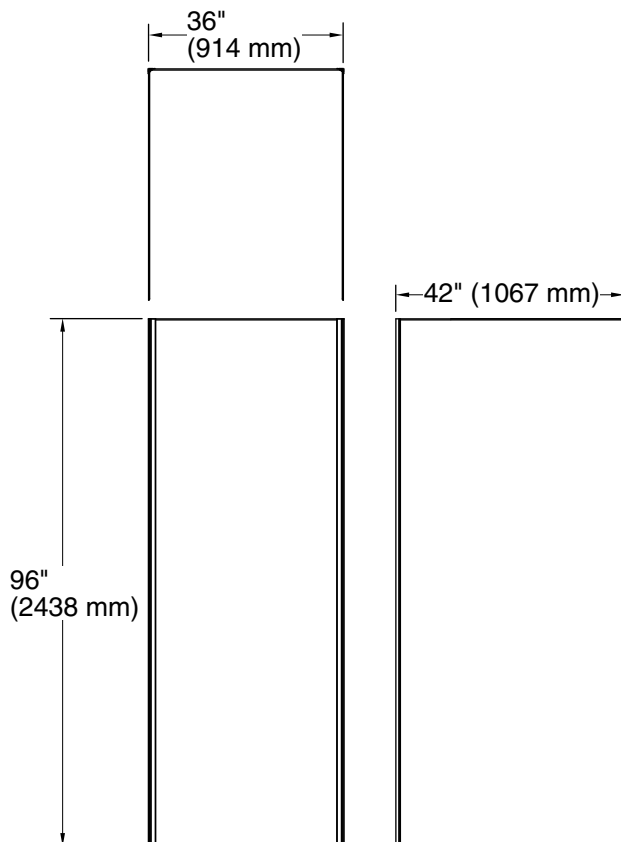

Features

- Includes two 36" x 96" walls, one 42" x 96" wall, and two 96" corner joints.
- No need to install trim. Factory-installed edge provides a finished look for walls.
- Joint system hides caulk and silicone, leaving fewer places for mold to grow and simplifying cleaning.
- Coordinates with Choreograph shower accessories and storage (sold separately).
- Matte finish complements any decor.

Installation

- In-field trimmable.
- Adheres to water-resistant wallboard.
- For a 42" x 36" x 96" three-wall alcove or smaller.
- Intended for following use – residential (single family & multifamily) and hotel guest rooms.

Included Components

Product consists of:

K-97602 42" x 96" wall panel
 K-97601 36" x 96" wall panel
 K-97601 36" x 96" wall panel
 K-97635 96" Corner Joint

Codes/Standards

ASTM E162
 ASTM E662

KOHLER® Limited Warranty – Choreograph™ Walls and Accessories

Technical Information

All product dimensions are nominal.

Installation: Three-wall alcove

Notes

Measure your actual product for rough-in details.

Install this product according to the installation instructions.