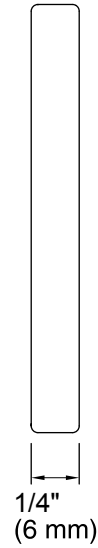

Features

- For use with the K-8524 and K-9069 Slidebars.
- Coordinates with Stillness and Purist faucets and accessories.

Material

- Premium metal construction.
- KOHLER finishes resist corrosion and tarnishing.

Codes/Standards

None Applicable

KOHLER® Faucet Lifetime Limited Warranty

See website for detailed warranty information.

Available Colors/Finishes

Color tiles intended for reference only.

Color	Code	Description
	CP	Polished Chrome
	SN	Vibrant® Polished Nickel
	AF	Vibrant® French Gold
	PGD	Vibrant® Moderne Polished Gold
	BGD	Vibrant® Moderne Brushed Gold
	G	Brushed Chrome
	BN	Vibrant® Brushed Nickel
	BV	Vibrant® Brushed Bronze
	BL	Matte Black
	RGD	Vibrant Rose Gold
	TT	Titanium

Technical Information

All product dimensions are nominal.

Drain included: No

Notes

Install this product according to the installation guide.